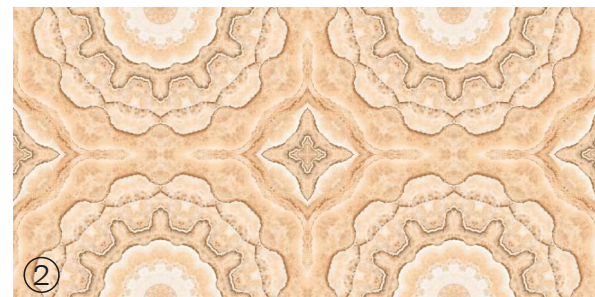

②

Informations

Size:
600x1200mm
60x120cm / 2'x4'

Surface:
Polished Surface