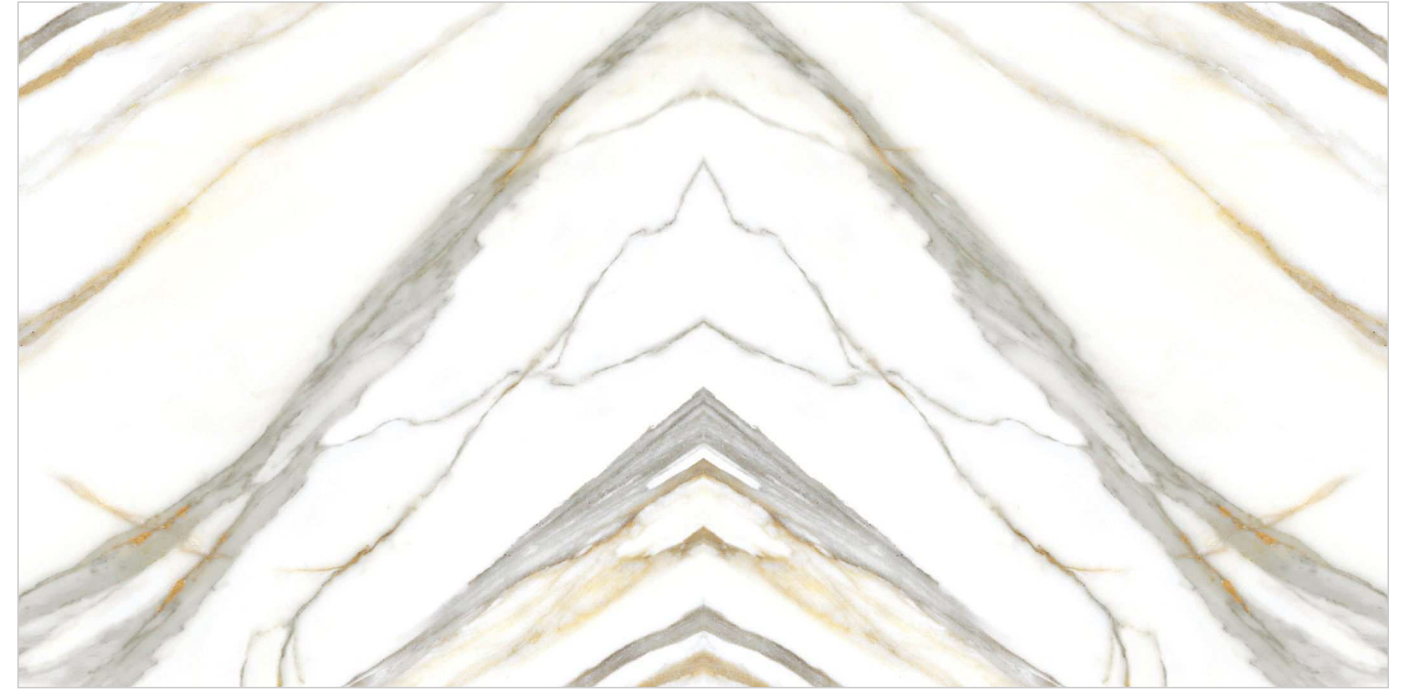

Patterns

Informations

Size:
600x1200mm
60x120cm / 2'x4'

Surface:
Polished Surface

ANCIENT

Patterns

Informations

Size:
600x1200mm
60x120cm / 2'x4'

Surface:
Polished Surface