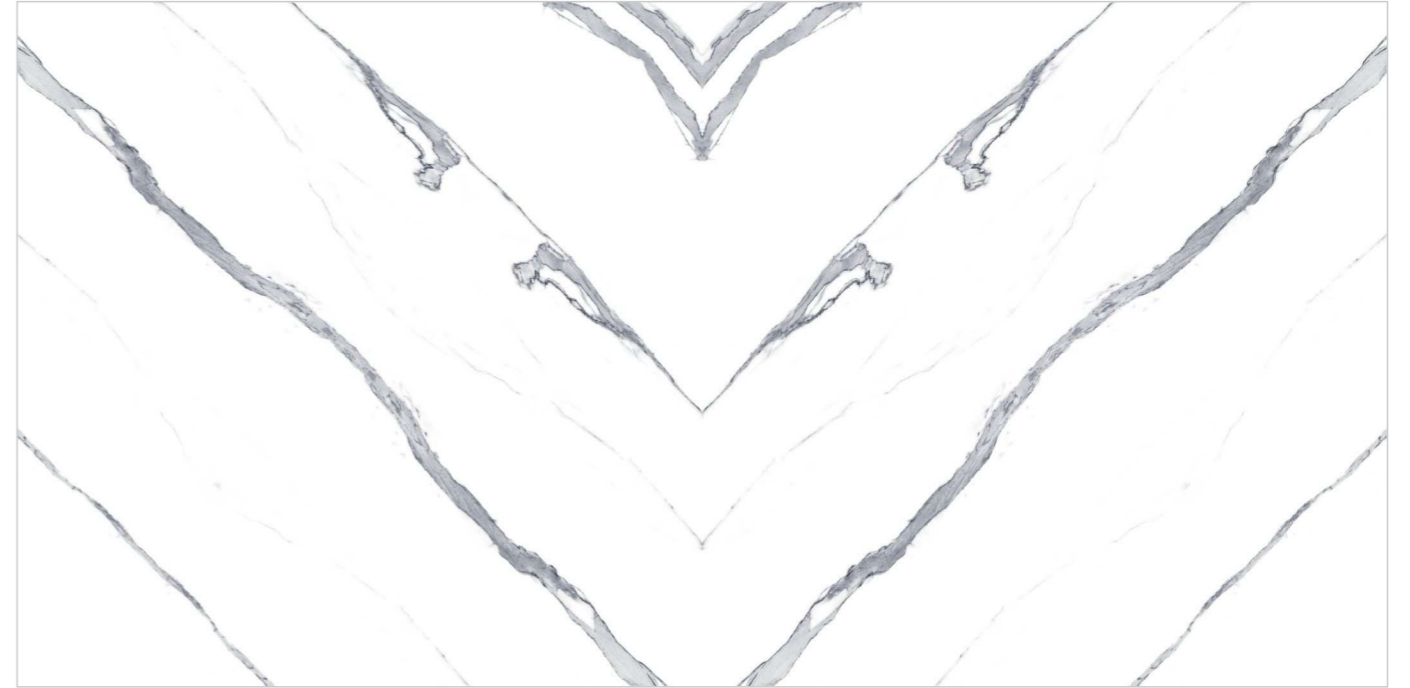

Surface:
Polished Surface

MARFIL GREY

Patterns

①

②

Informations

Size:
600x1200mm
60x120cm / 2'x4'

Surface:
Polished Surface