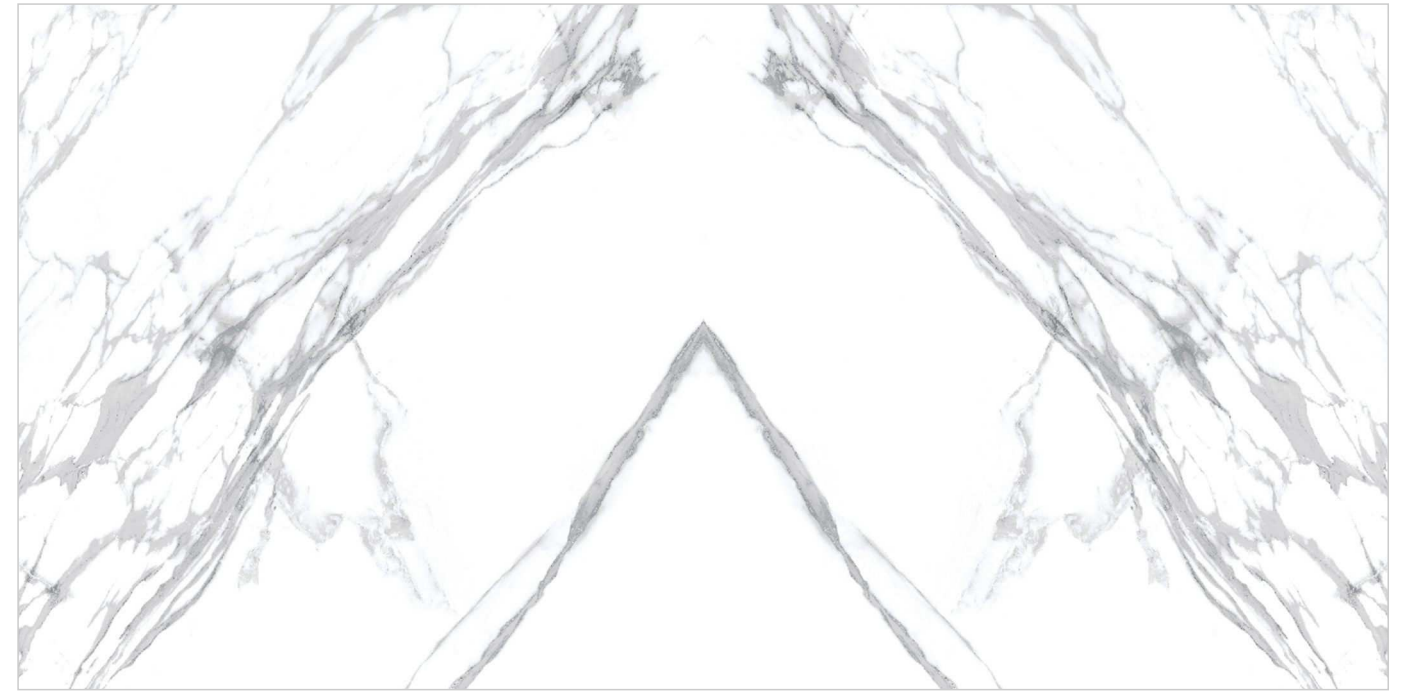

Surface:
Polished Surface

SOBRAL

Patterns

Informations

Size:
600x1200mm
60x120cm / 2'x4'

Surface:
Polished Surface

RIVERA

Patterns