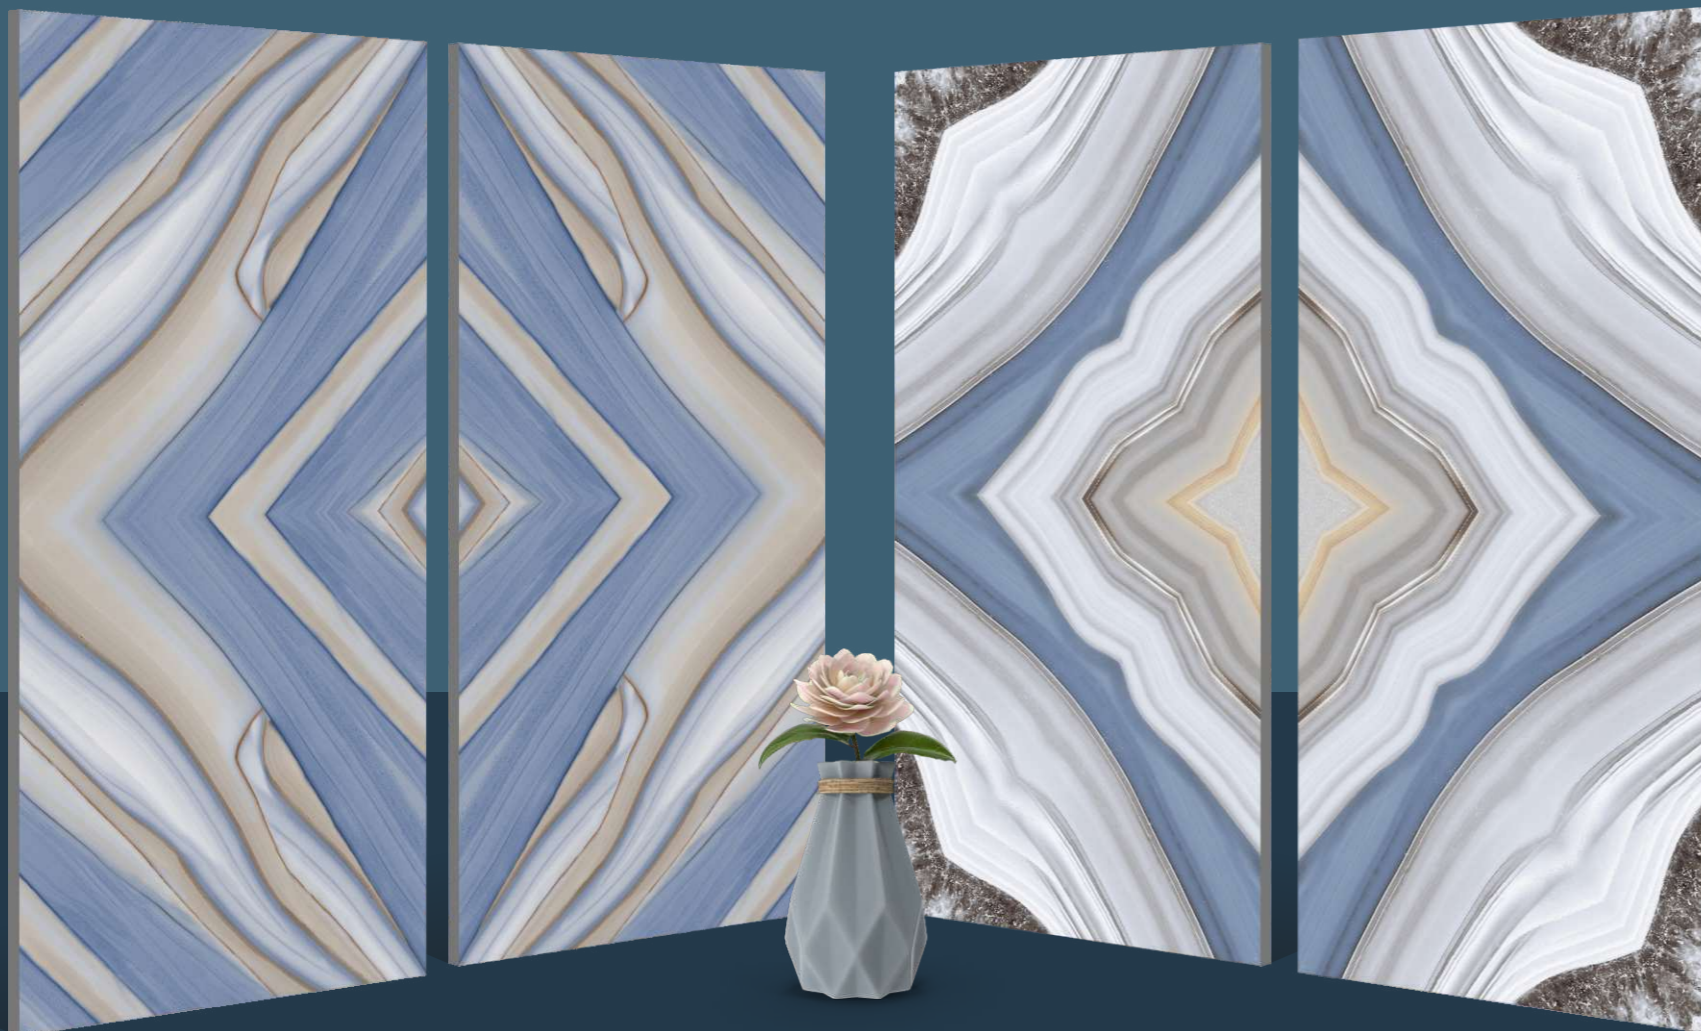

www.pollensgranito.com

BOOXMATCH

• The Lavish Appearance •

600x1200mm
Glossy Surface

Unprecedented luster, luminous, and glamor to establish spaces second to none and far from ordinary.

Perfect from beginning to end.