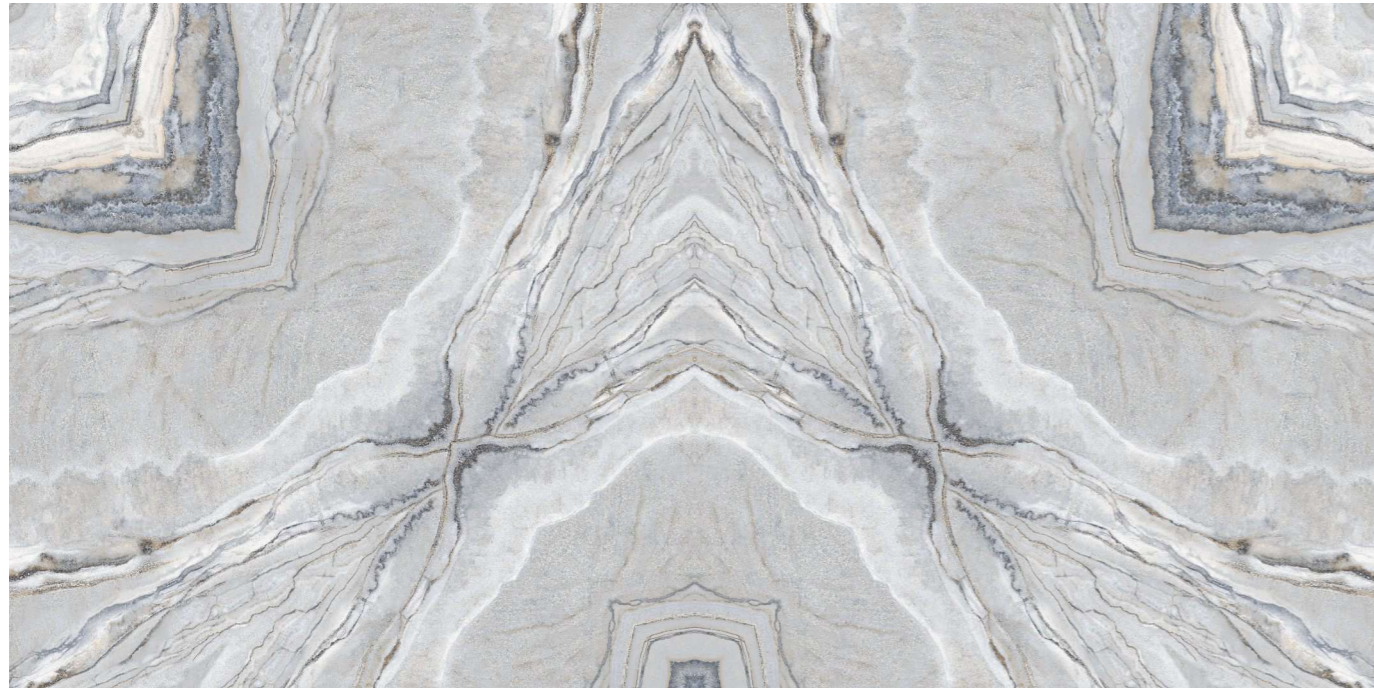

MERO GREY

Patterns

Informations

Size:
600x1200mm
60x120cm / 2'x4'

Surface:
Polished Surface

Patterns

Informations

Size:
600x1200mm
60x120cm / 2'x4'

Surface:
Polished Surface