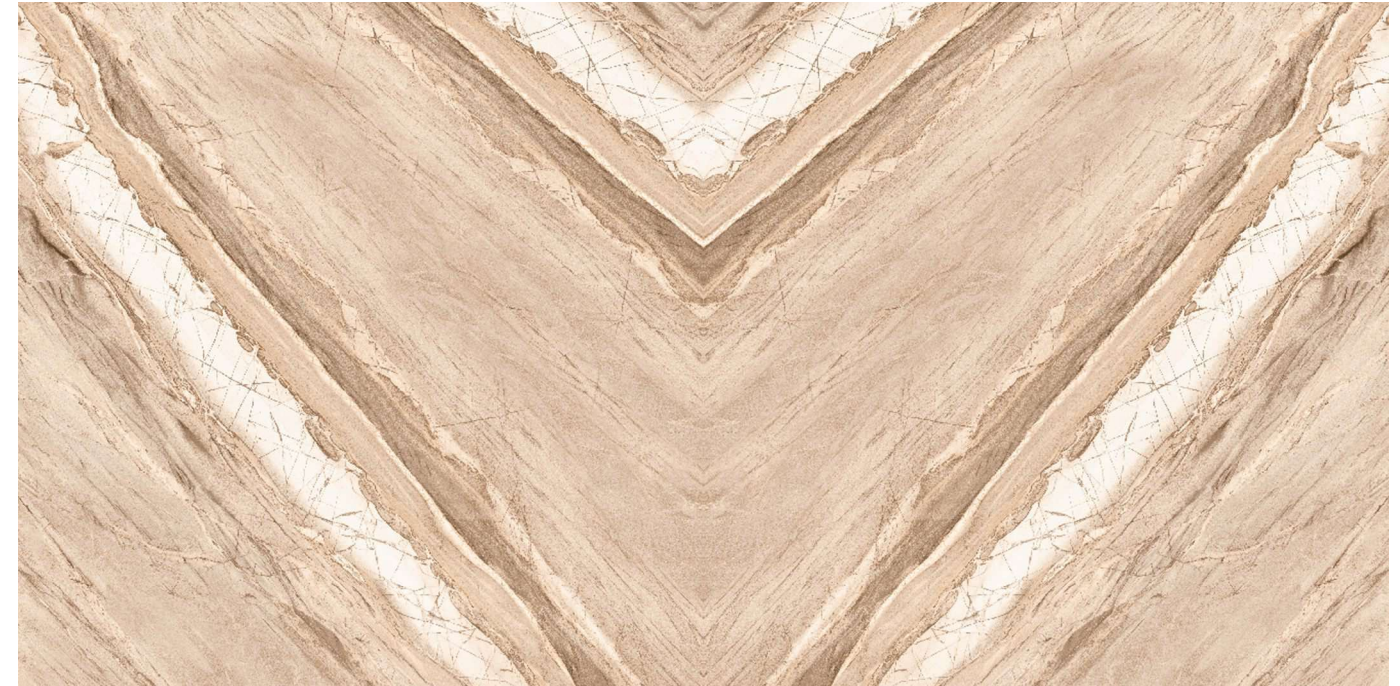

**PRODUCT
RANGE**

ASTANA

Patterns

Informations

Size:
600x1200mm
60x120cm / 2'x4'

Surface:
Polished Surface

DAURA

Patterns