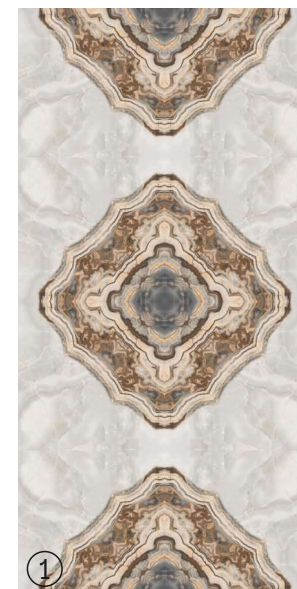

Informations

Size:
600x1200mm
60x120cm / 2'x4'

Surface:
Polished Surface

CRYSTAL

Patterns

Informations

Size:
600x1200mm
60x120cm / 2'x4'

Surface:
Polished Surface