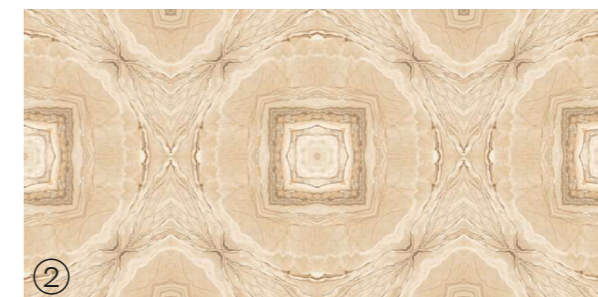

Size:
600x1200mm
60x120cm / 2'x4'

Surface:
Polished Surface

MERO CREMA

Patterns

Informations

Size:
600x1200mm
60x120cm / 2'x4'

Surface:
Polished Surface

MERO GREY

Patterns

Informations

Size:
600x1200mm
60x120cm / 2'x4'

Surface:
Polished Surface

OCRA BRWON

Patterns

Informations

Size:
600x1200mm
60x120cm / 2'x4'