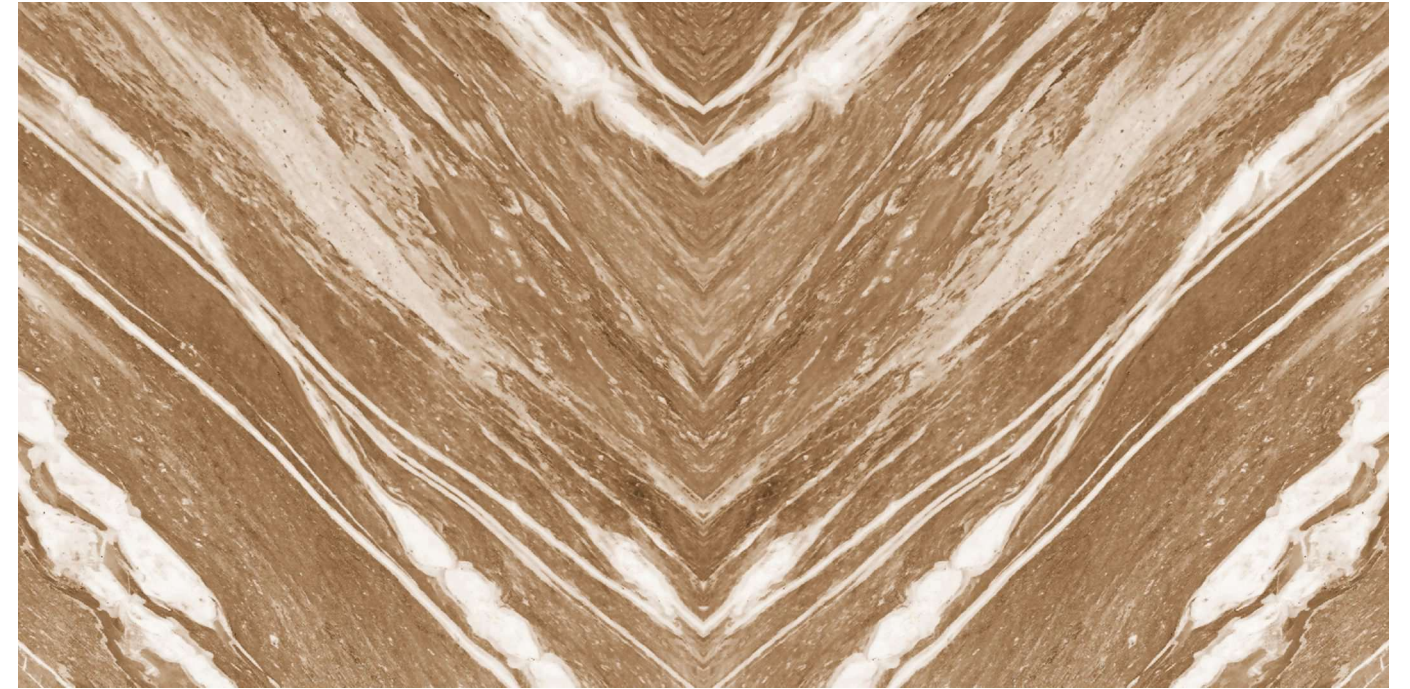

RIVER BROWN