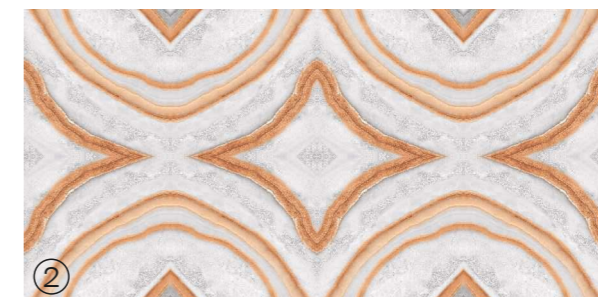

②

Informations

Size:
600x1200mm
60x120cm / 2'x4'

Surface:
Polished Surface

CLASSIC DYNA

Patterns

Informations

Size:
600x1200mm
60x120cm / 2'x4'