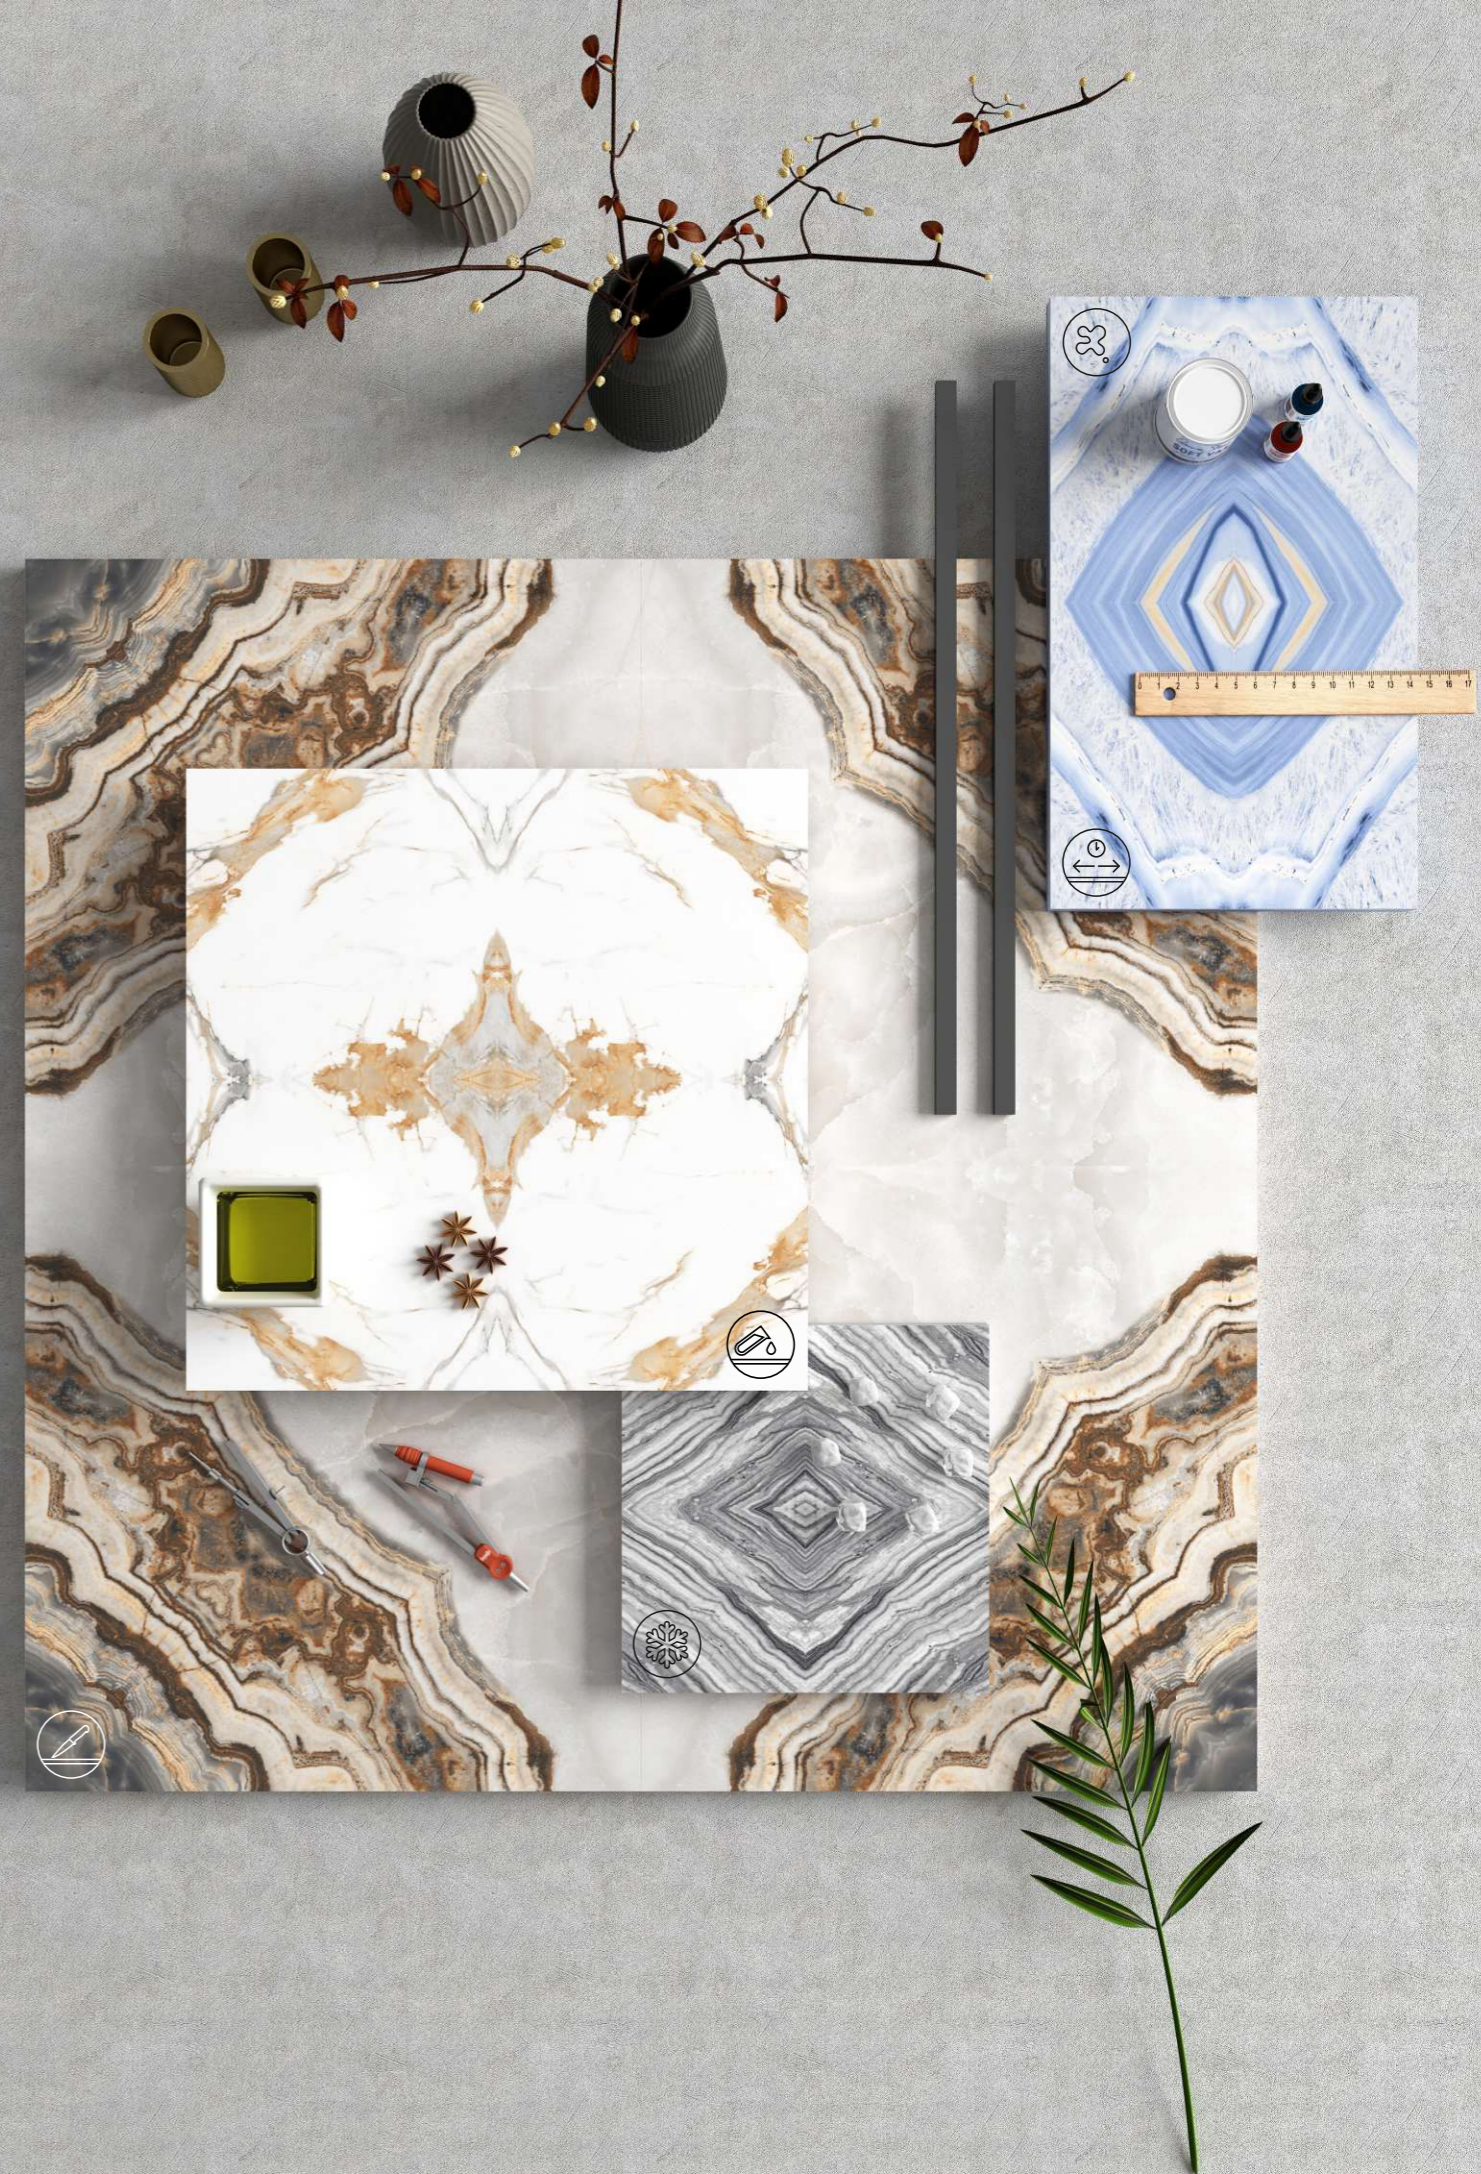

ADVANTAGE & FEATURES

Nature, technology, science and design. Top quality ceramic surfaces by Pollens Granito are compact and impermeable, because they're made from pure minerals pressed and sintered at more than 1200°C. The best choice, for durability, safety, hygiene and beauty.

Versatile Size

Available in the grand size, the collection presents you with a perfect tiling solution to create seamless interiors.

Safe & Secure

Non-porous, hygienic, stain and scratch protected, the tiles from this collection are also ice and thermal shock-resistant.

Design Varieties

Available across a spectrum of patterns, the collection offers variety for all kinds of spaces and preferences.

More Sustainable

The collection is made from exceptionally durable and recyclable material, giving it an edge with its ecological and ecofriendliness.