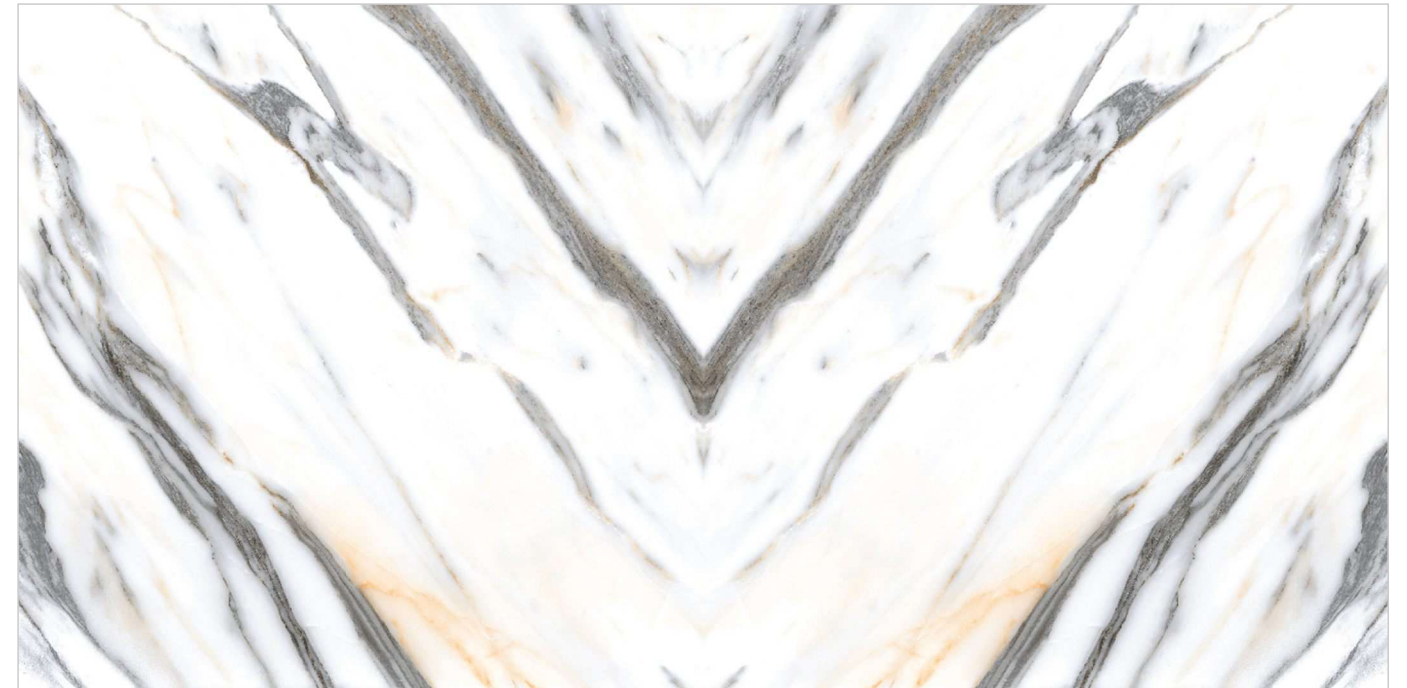

Patterns

①

②

Informations

Size:
600x1200mm
60x120cm / 2'x4'

Surface:
Polished Surface

PETAL

Patterns