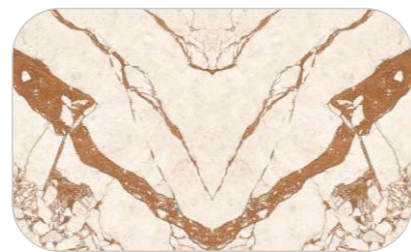

**PRODUCT
RANGE**