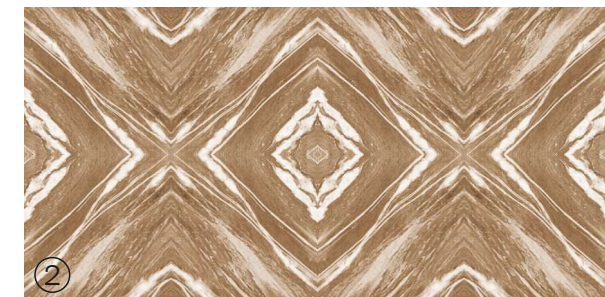

DUSTER

RIVER BROWN

Patterns

Patterns

Informations

Size:
600x1200mm
60x120cm / 2'x4'

Surface:
Polished Surface

Informations