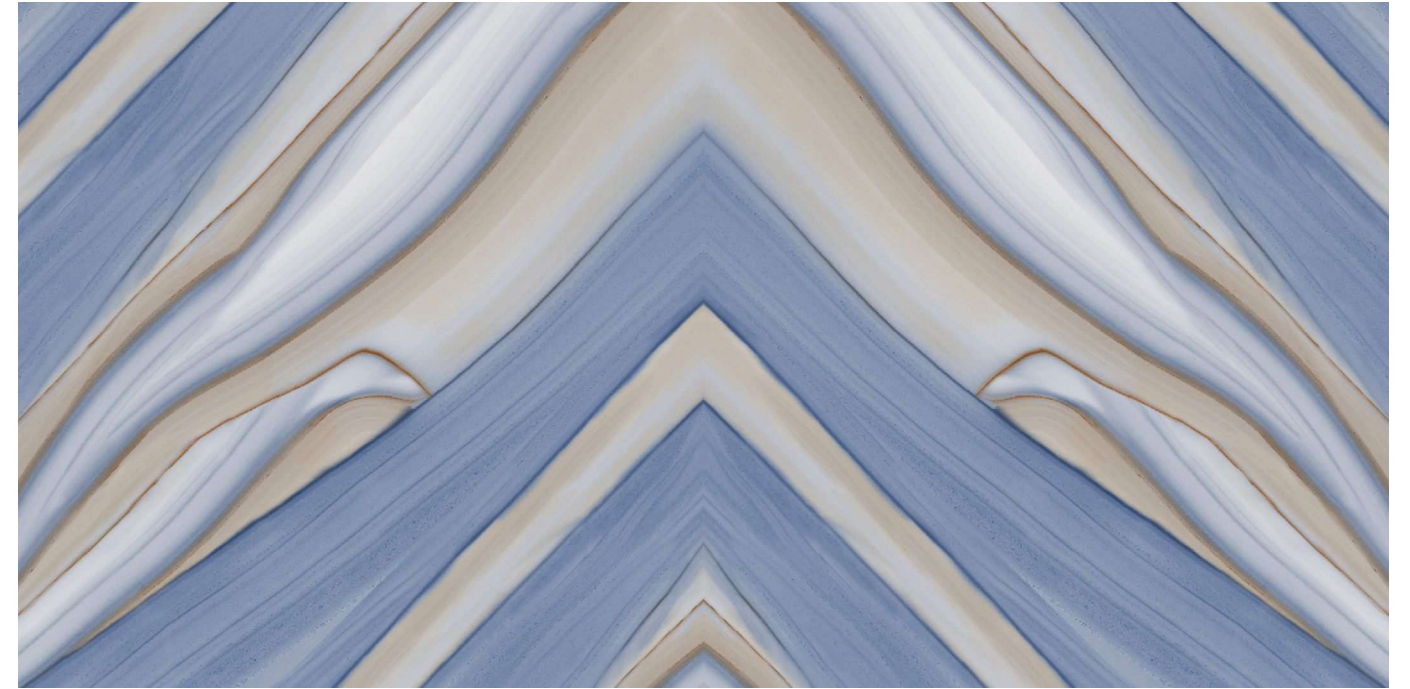

CROWDER

Patterns

Informations

Size:
600x1200mm
60x120cm / 2'x4'

Surface:
Polished Surface

TWIZEL

Patterns

Informations