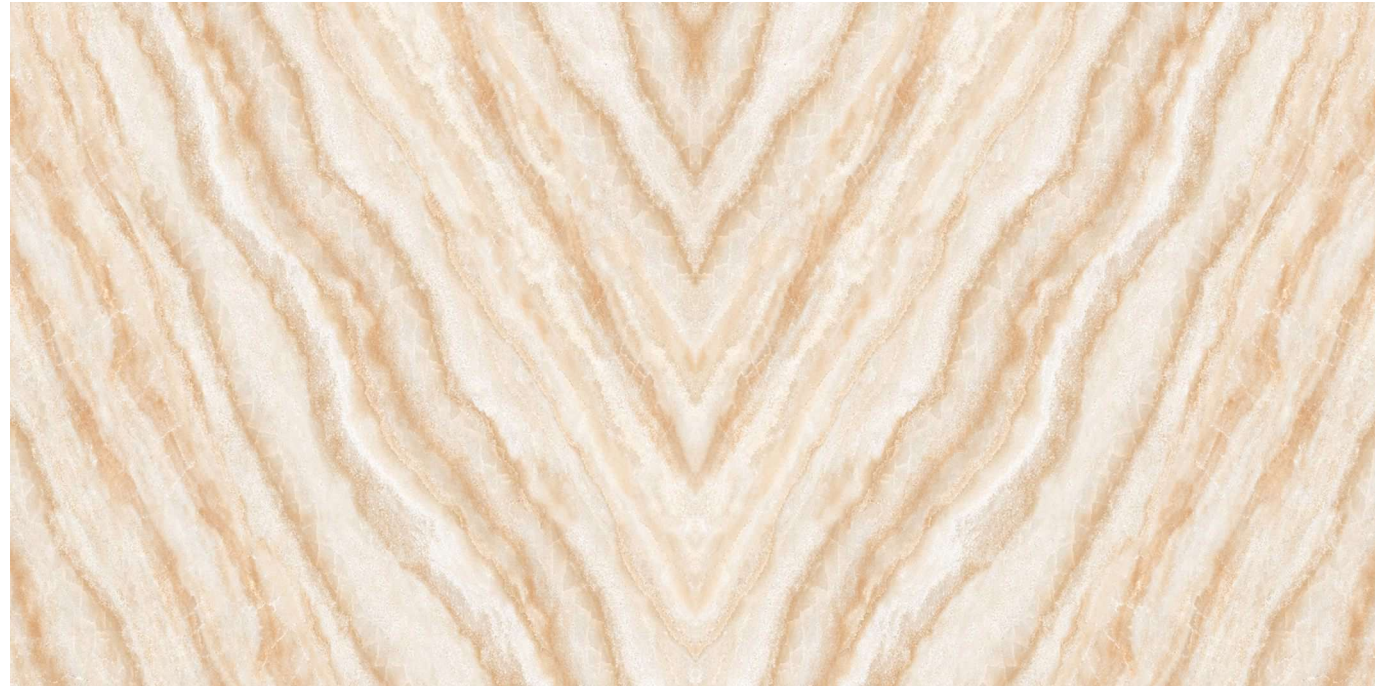

**PRODUCT
RANGE**

ASTANA

Patterns

Informations

Size:
600x1200mm
60x120cm / 2'x4'

Surface:
Polished Surface

DAURA

Patterns