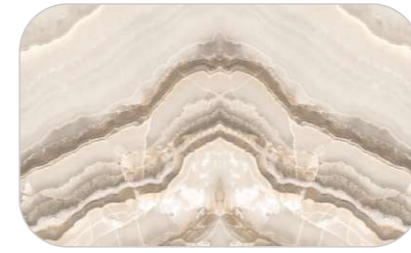

**PRODUCT
RANGE**

ASTANA

Patterns

Informations

Size:
600x1200mm
60x120cm / 2'x4'

Surface:
Polished Surface

DAURA

Patterns