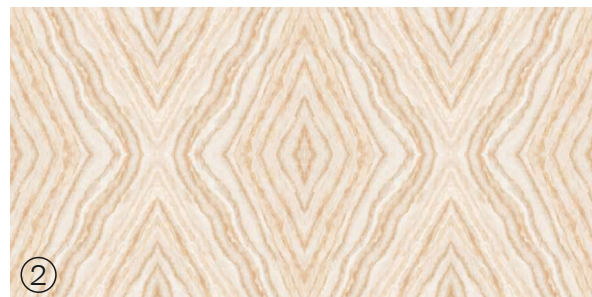

**PRODUCT
RANGE**

ASTANA

Patterns

Informations

Size:
600x1200mm
60x120cm / 2'x4'

Surface:
Polished Surface

DAURA

Patterns