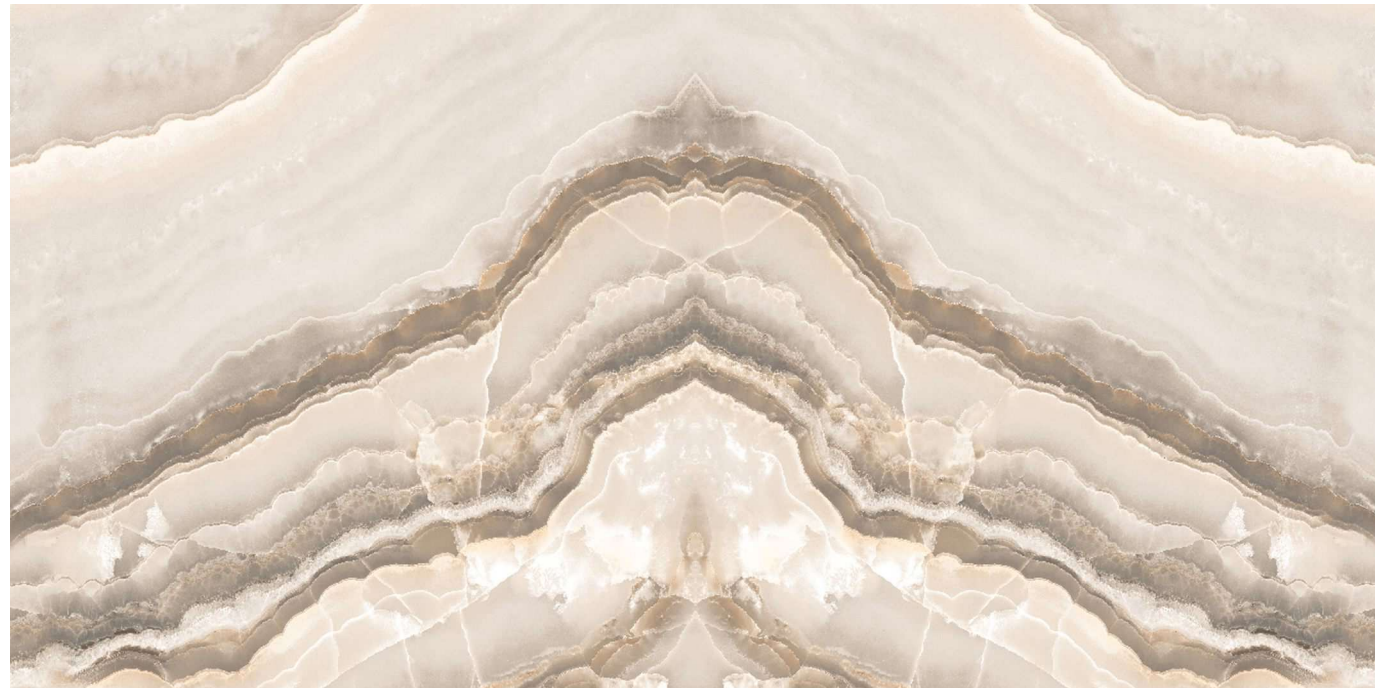

Size:
600x1200mm
60x120cm / 2'x4'

Surface:
Polished Surface

LOVITO

Patterns

Informations

Size:
600x1200mm
60x120cm / 2'x4'

Surface:
Polished Surface

HANSE