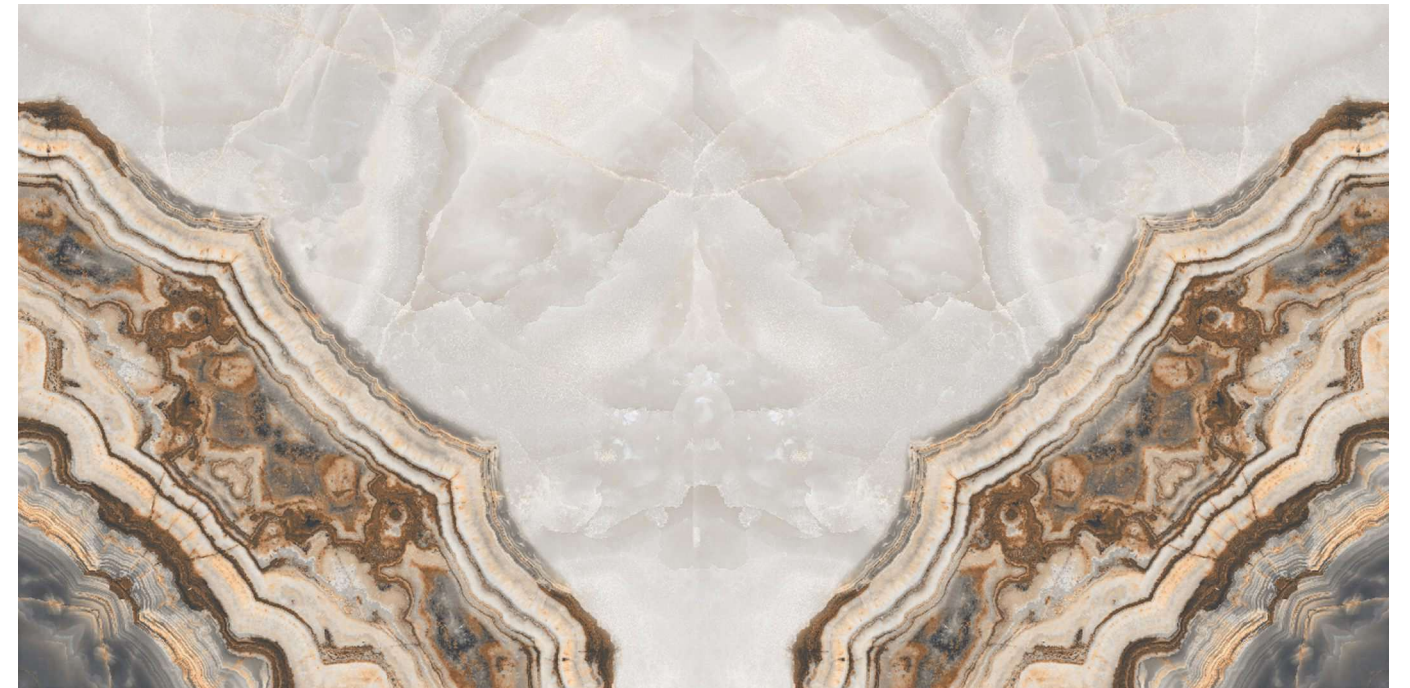

CRYSTAL

Patterns

Informations

Size:
600x1200mm
60x120cm / 2'x4'

Surface:
Polished Surface