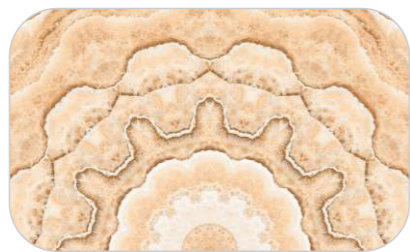

**PRODUCT
RANGE**

ASTANA

Patterns

Informations

Size:
600x1200mm
60x120cm / 2'x4'

Surface:
Polished Surface

DAURA

Patterns