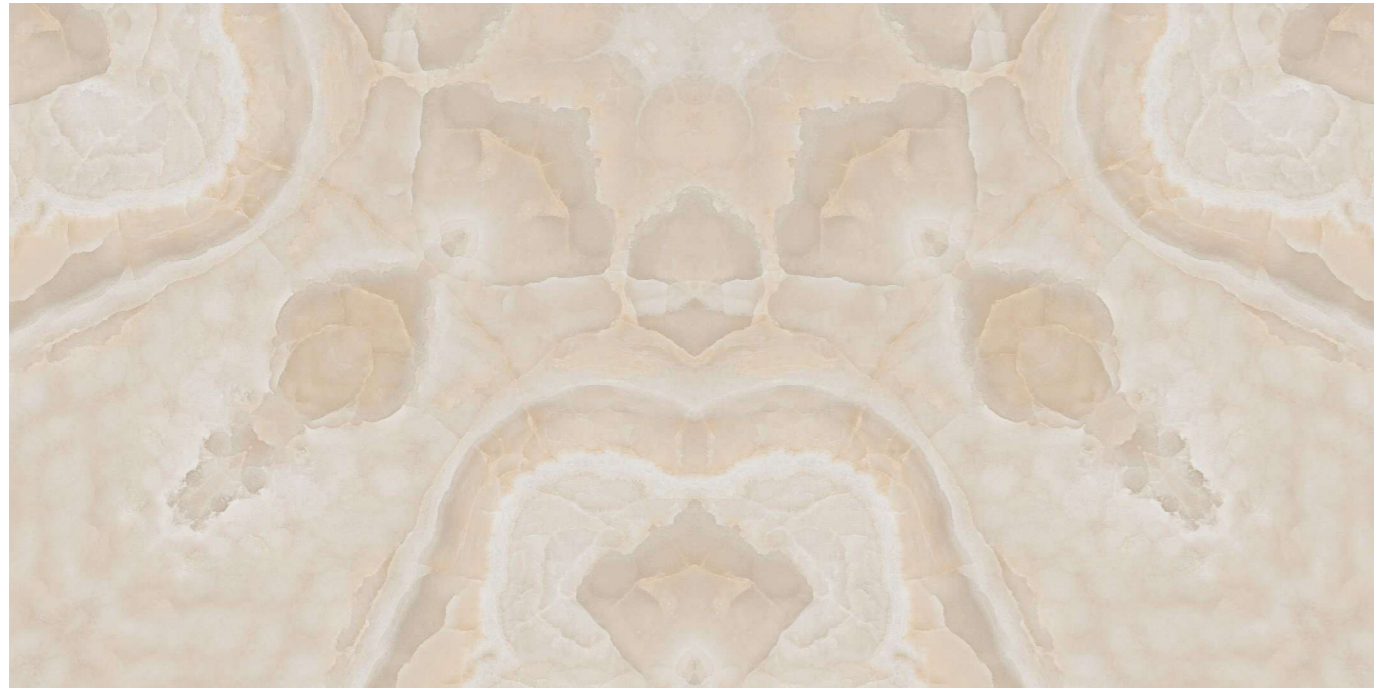

Surface:
Polished Surface

OCRA BLUE

Patterns

Informations

Size:
600x1200mm
60x120cm / 2'x4'

Surface:
Polished Surface

OXA CEMA

OXA MID