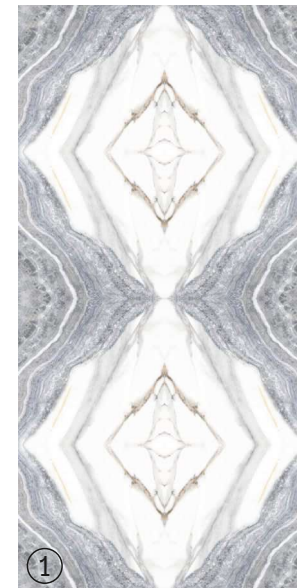

Patterns

Informations

Size:
600x1200mm
60x120cm / 2'x4'

Surface:
Polished Surface