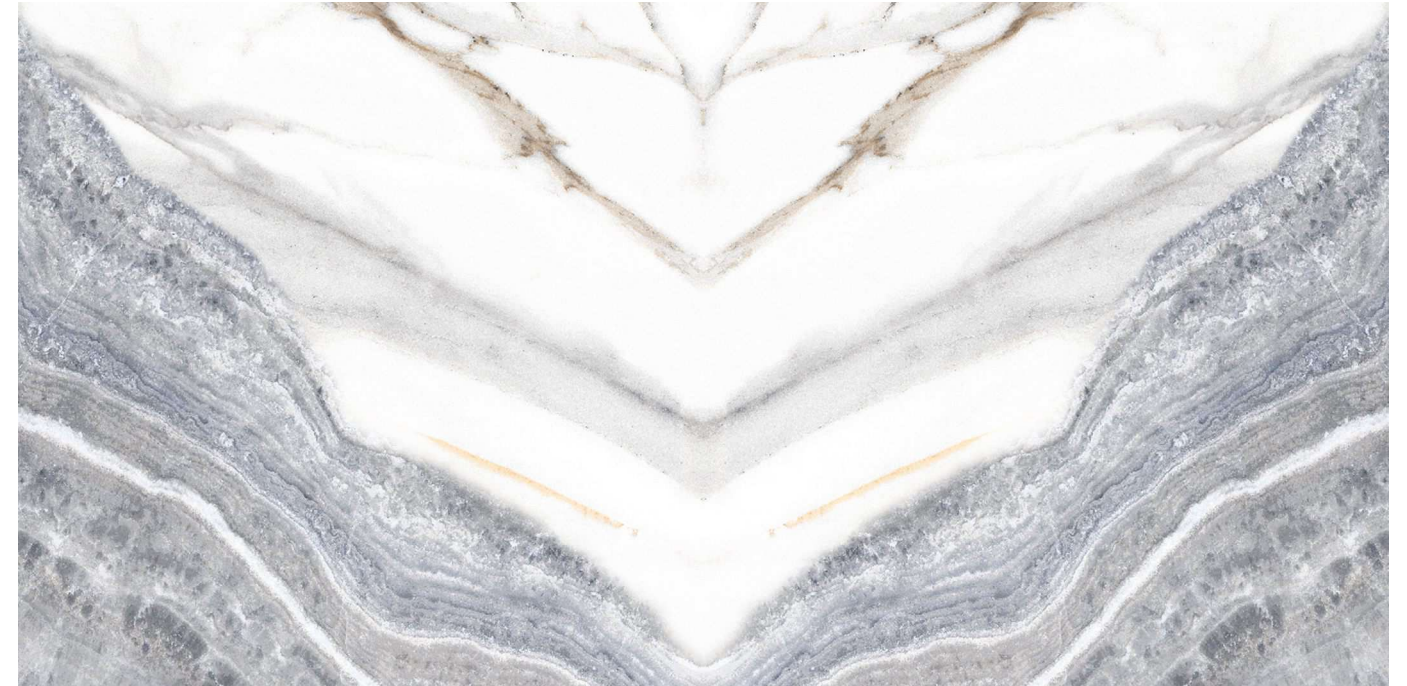

Size:
600x1200mm
60x120cm / 2'x4'

Surface:
Polished Surface

AUGUSTA

Patterns

Informations

Size:
600x1200mm
60x120cm / 2'x4'

Surface:
Polished Surface

IMPERIAL