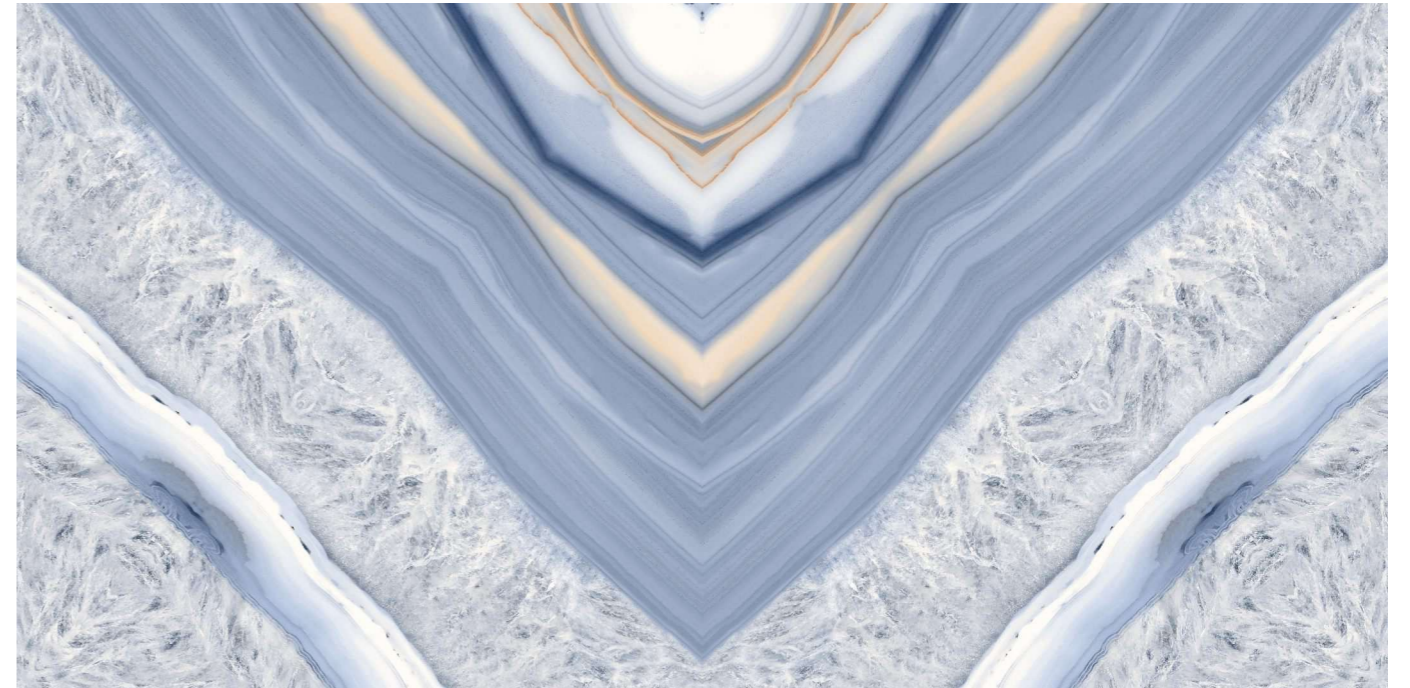

OCRA BLUE

Patterns

Informations

Size:
600x1200mm
60x120cm / 2'x4'

Surface:
Polished Surface