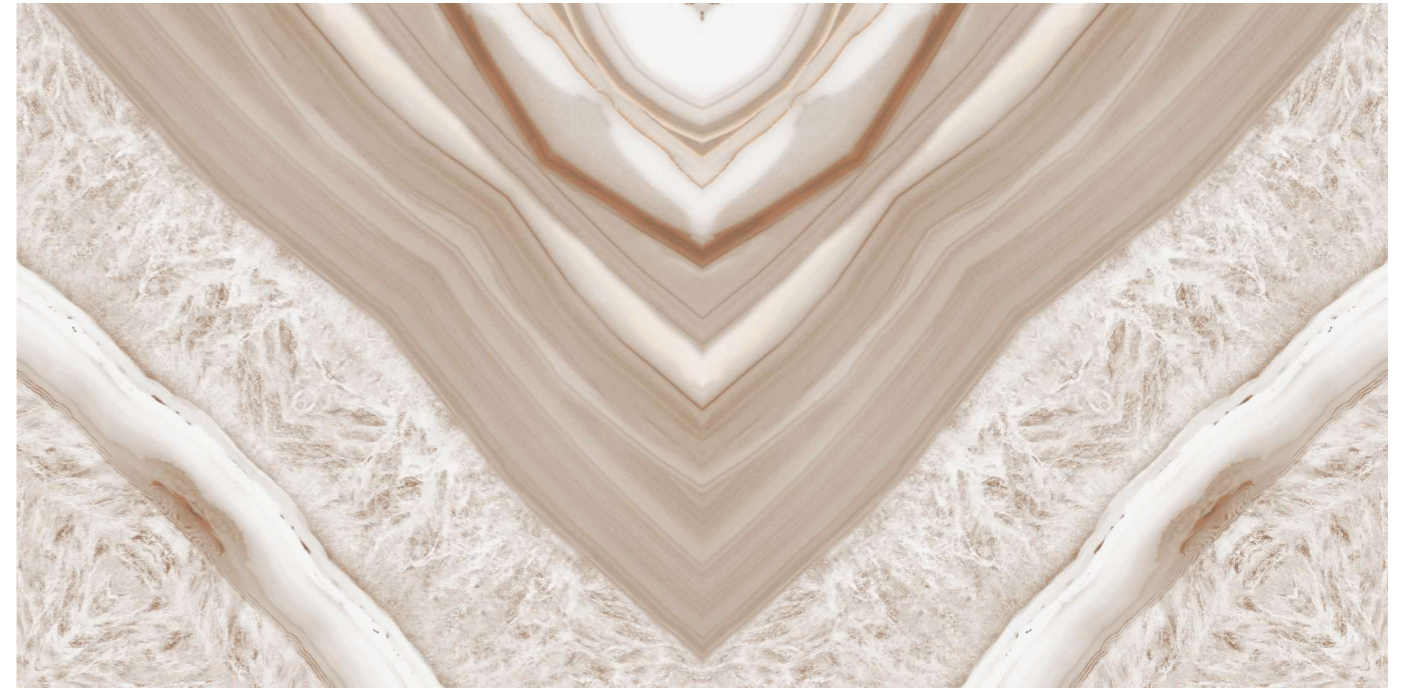

Patterns

Informations

Size:
600x1200mm
60x120cm / 2'x4'

Surface:
Polished Surface

OCRA BRWON

Patterns

Informations

Size:
600x1200mm
60x120cm / 2'x4'

Surface:
Polished Surface