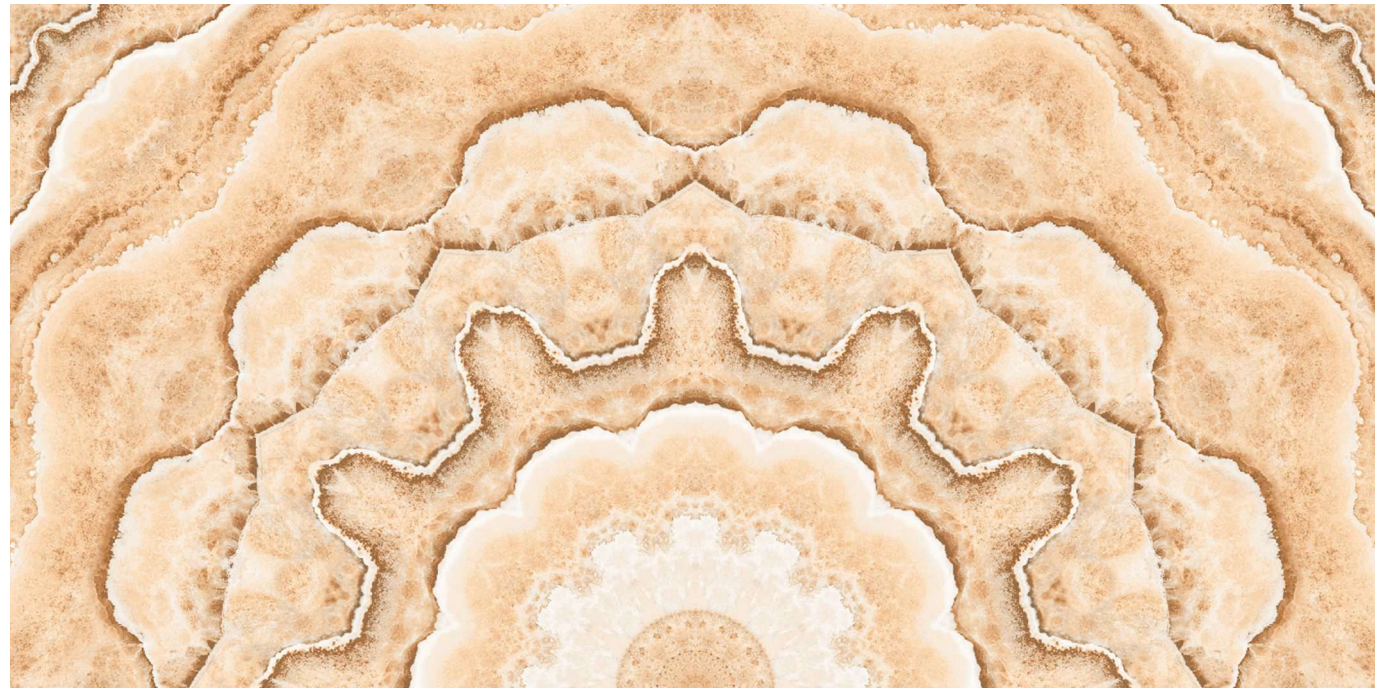

TUNISIA

Patterns

①

②

Informations

Size:
600x1200mm
60x120cm / 2'x4'

Surface:
Polished Surface

Patterns

①

②

Informations

Size:
600x1200mm
60x120cm / 2'x4'

Surface:
Polished Surface