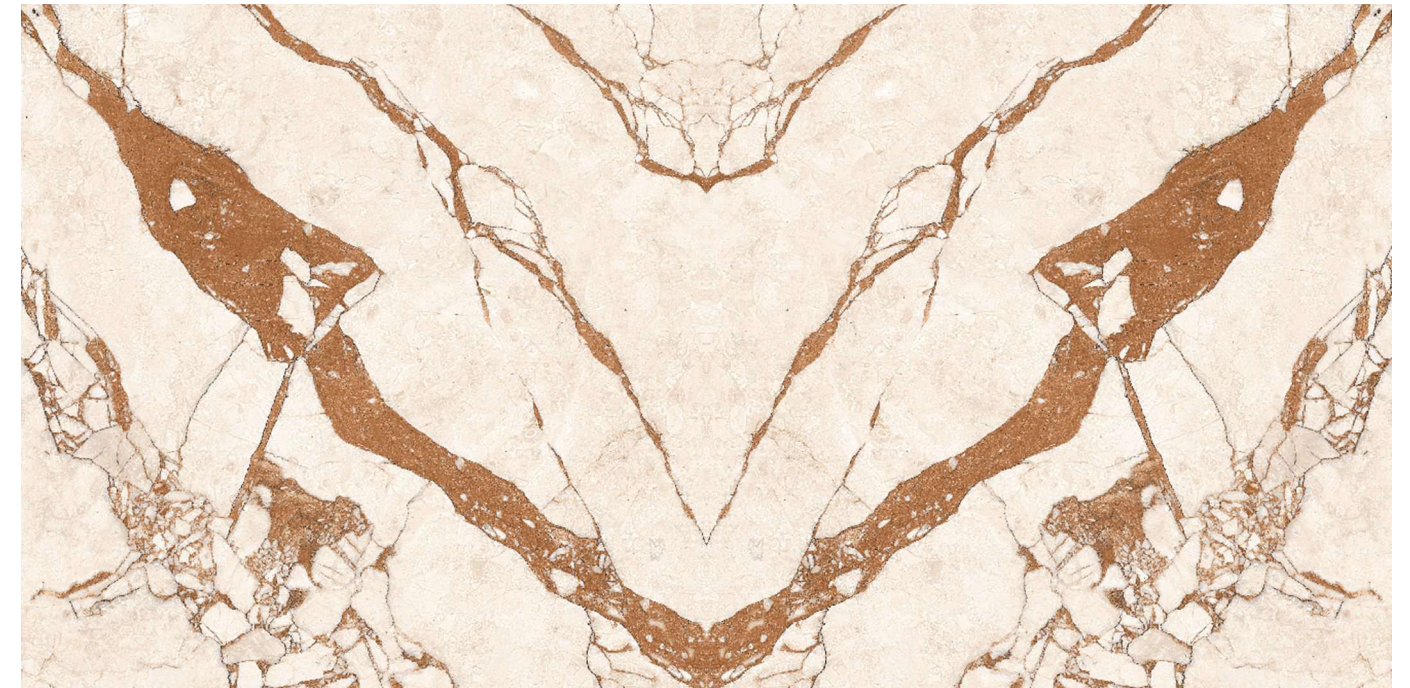

Patterns

①

②

Informations

Size:
600x1200mm
60x120cm / 2'x4'

Surface:
Polished Surface

CARTER

Patterns

①

②

Informations

Size:
600x1200mm
60x120cm / 2'x4'

Surface:
Polished Surface