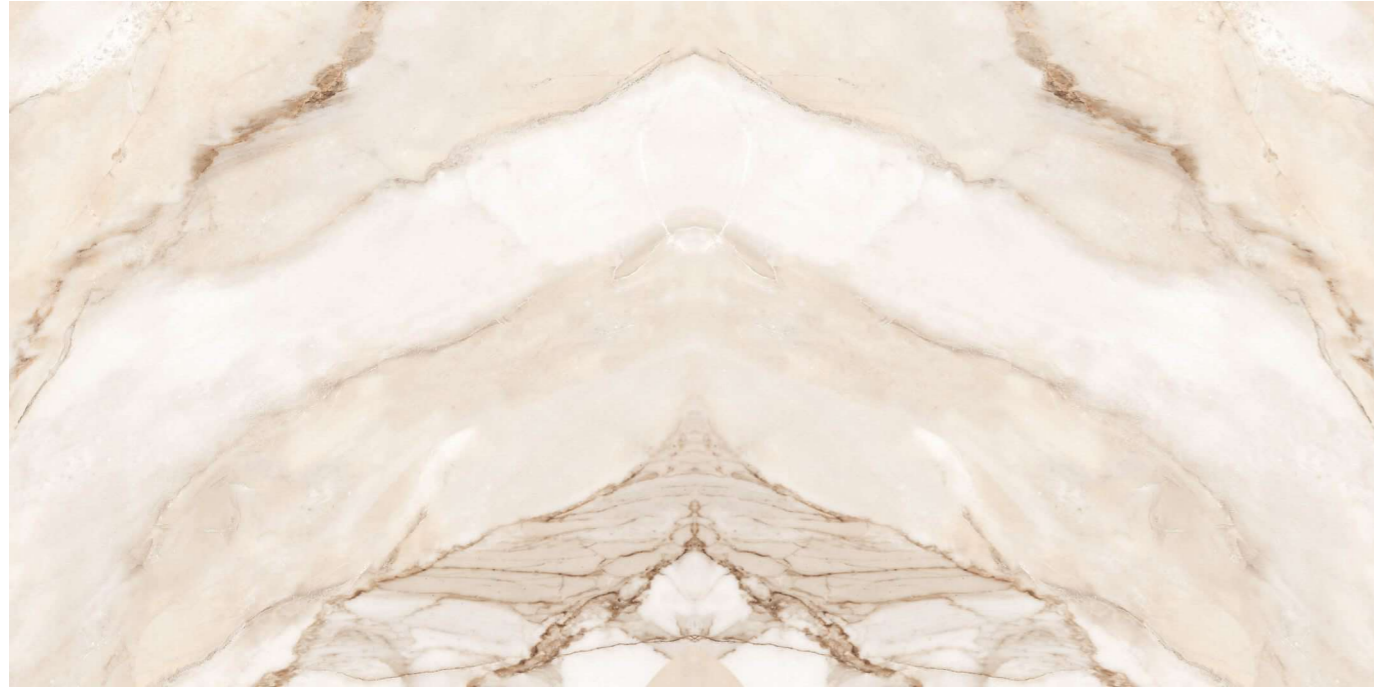

Surface:
Polished Surface

PANTAGONIA CREMA

Patterns

Informations

Size:
600x1200mm
60x120cm / 2'x4'

Surface:
Polished Surface

MARVEL CREMA

Patterns