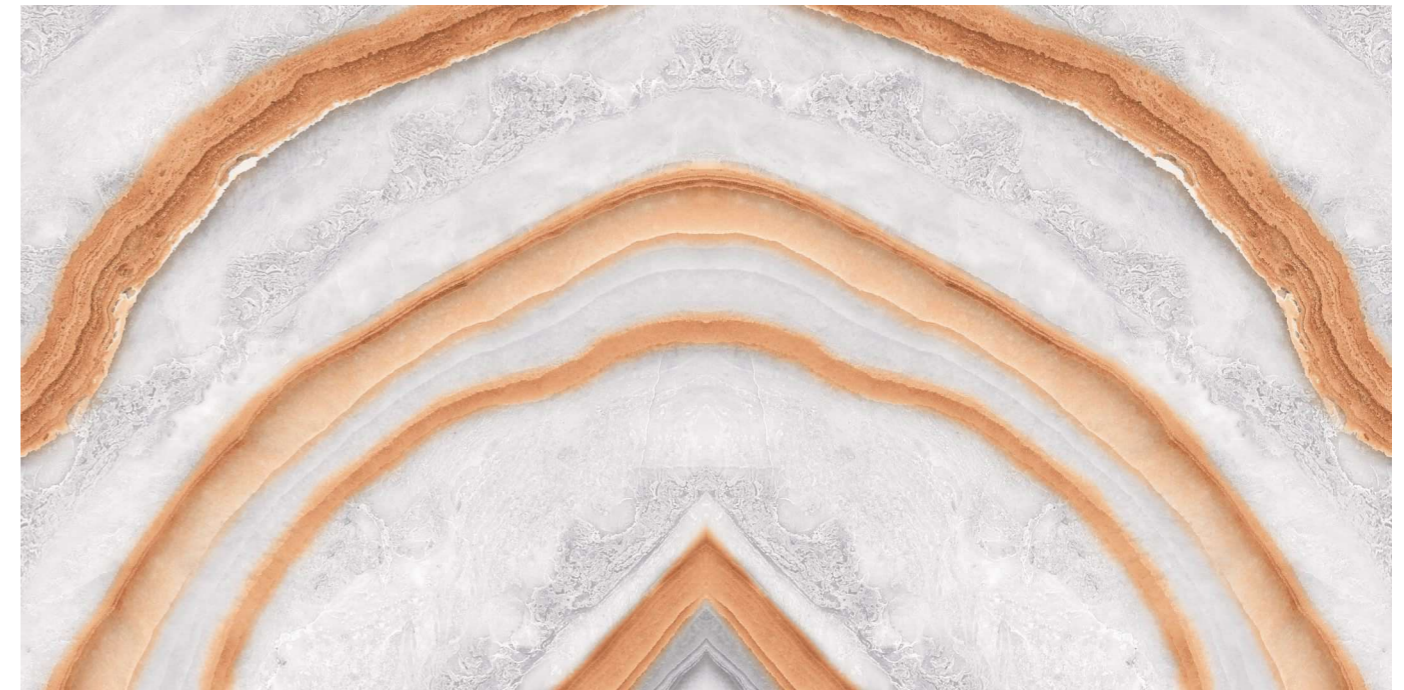

CLASSIC DYNA