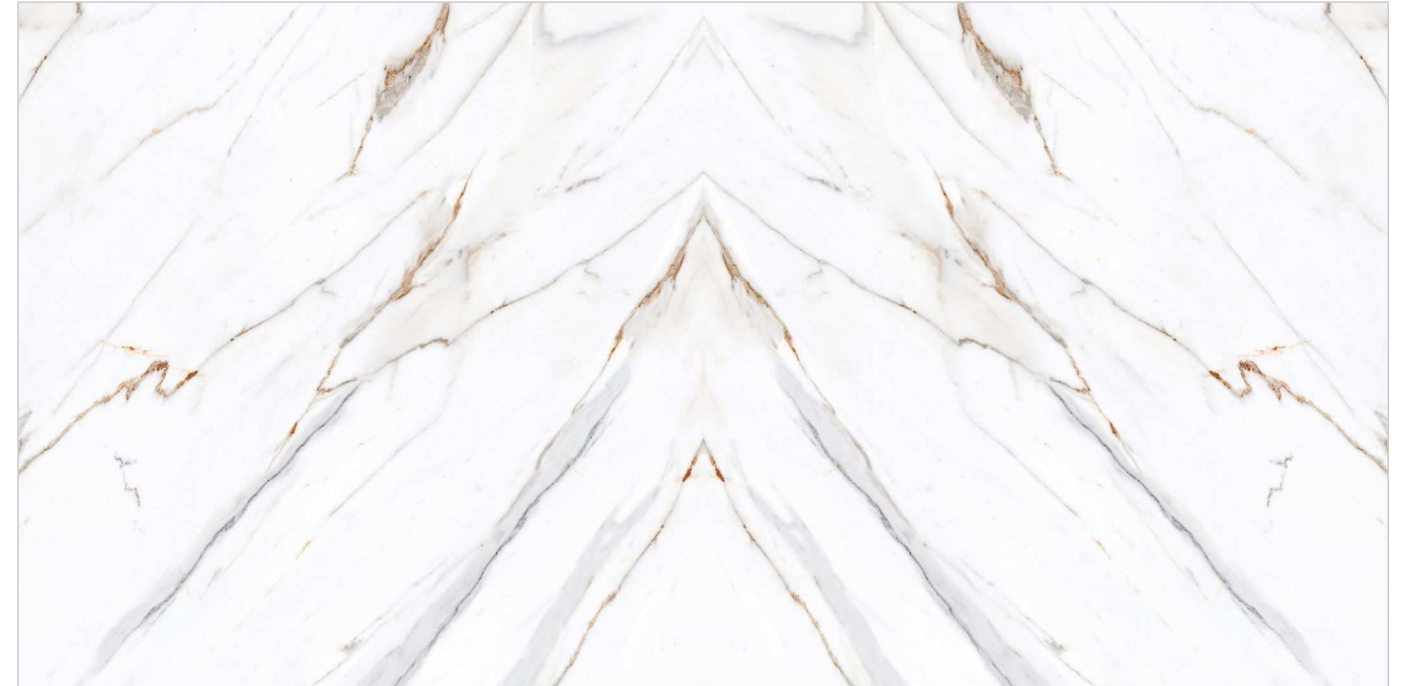

Patterns

Informations

Size:
600x1200mm
60x120cm / 2'x4'

Surface:
Polished Surface

SATUVARIO

Patterns

Informations

Size:
600x1200mm
60x120cm / 2'x4'

Surface:
Polished Surface