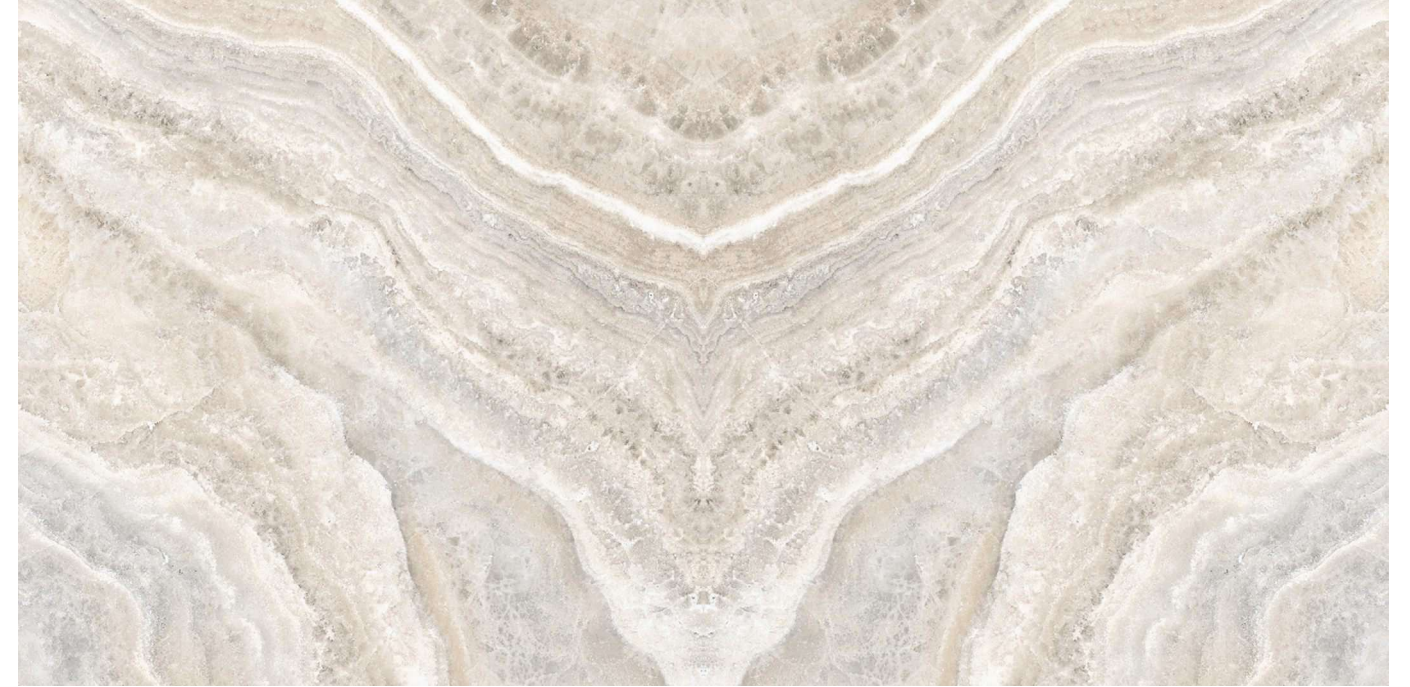

Surface:
Polished Surface

ATLANTIC

Patterns

Informations

Size:
600x1200mm
60x120cm / 2'x4'

Surface:
Polished Surface

HENNY

Patterns