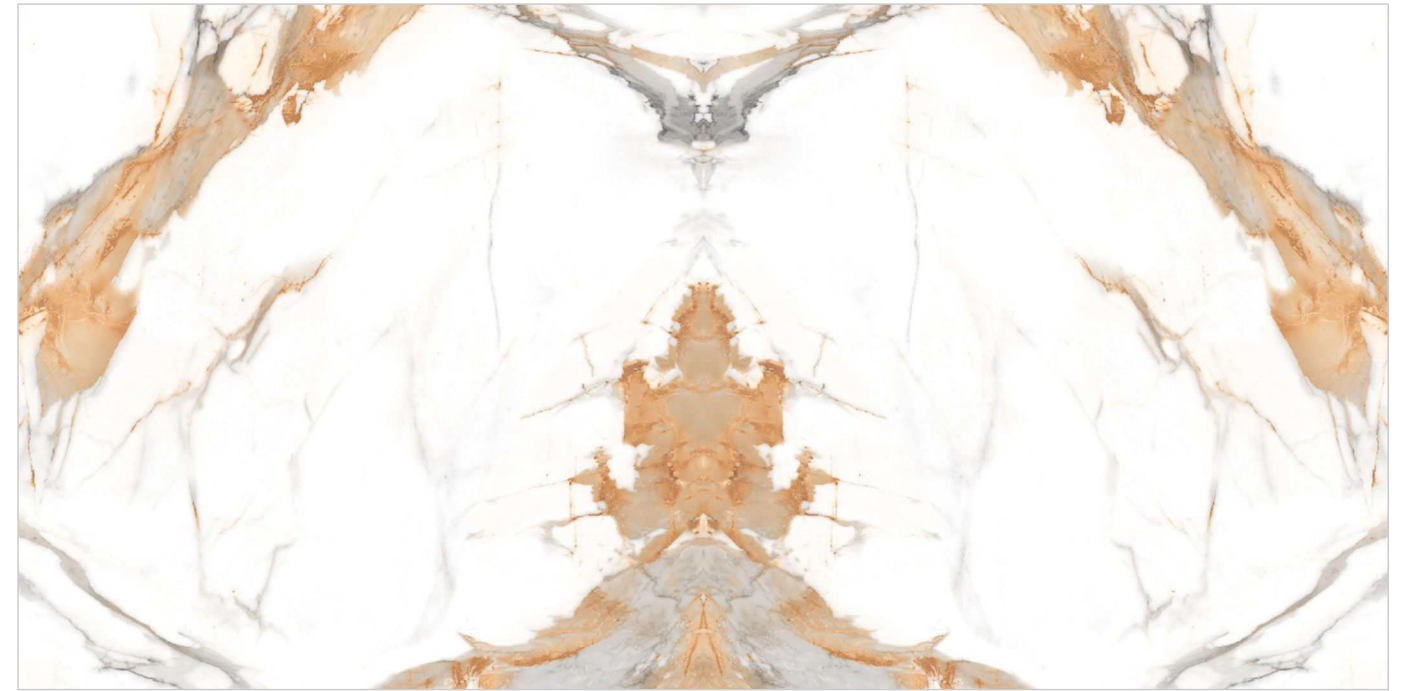

Size:
600x1200mm
60x120cm / 2'x4'

Surface:
Polished Surface

CORAL

Patterns

Informations

Size:
600x1200mm
60x120cm / 2'x4'

Surface:
Polished Surface

DAURA