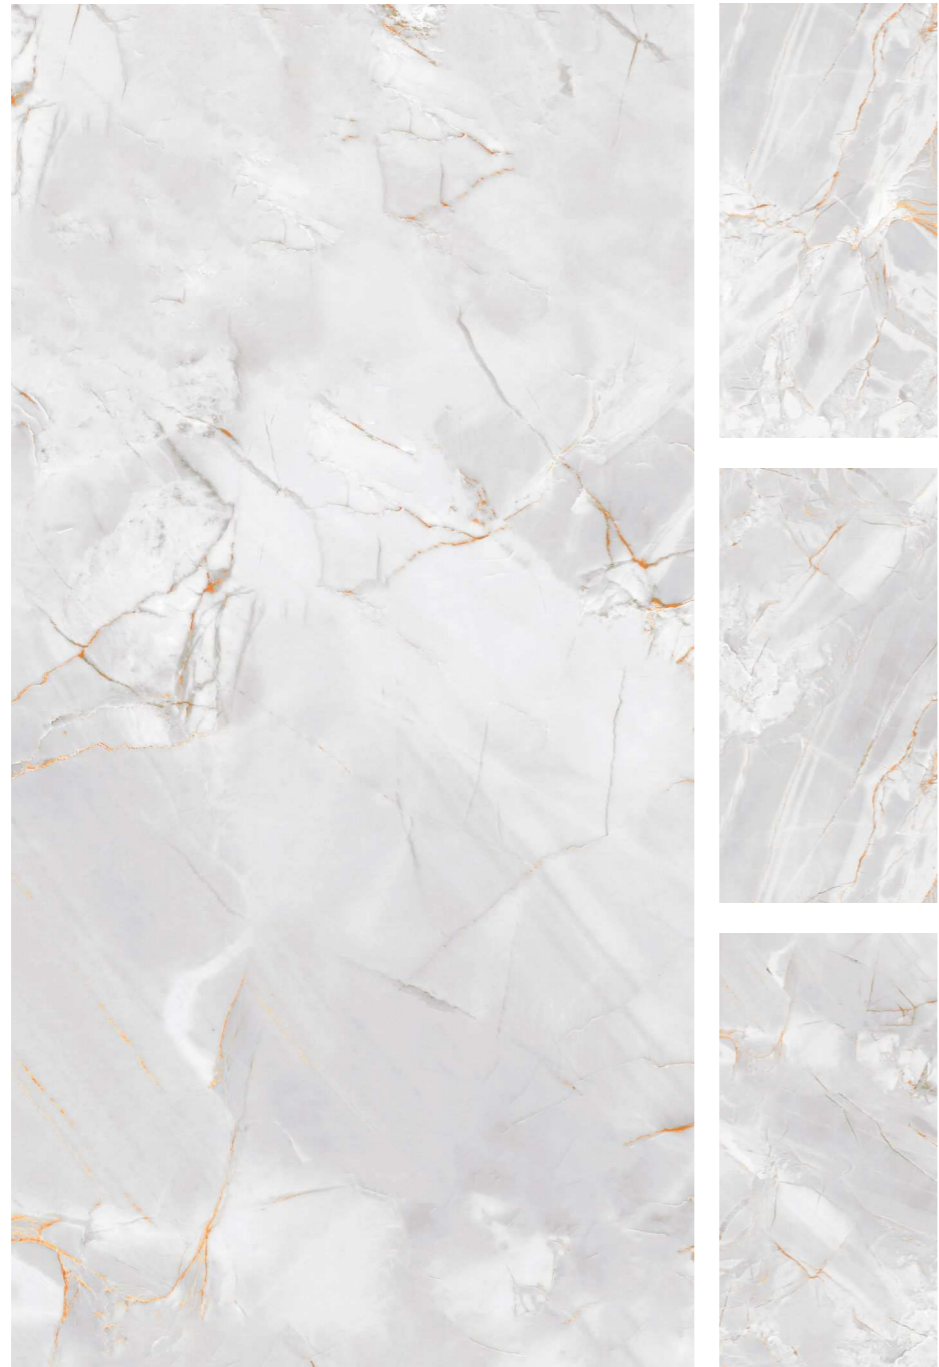

CRYSTAL LIGHT

R-5

INFORMATION

AVAILABLE SIZE :
600x1200mm
(2'x4')

FINISH :
Polished Surface

PISTHELLO SILVER

R-5

INFORMATION