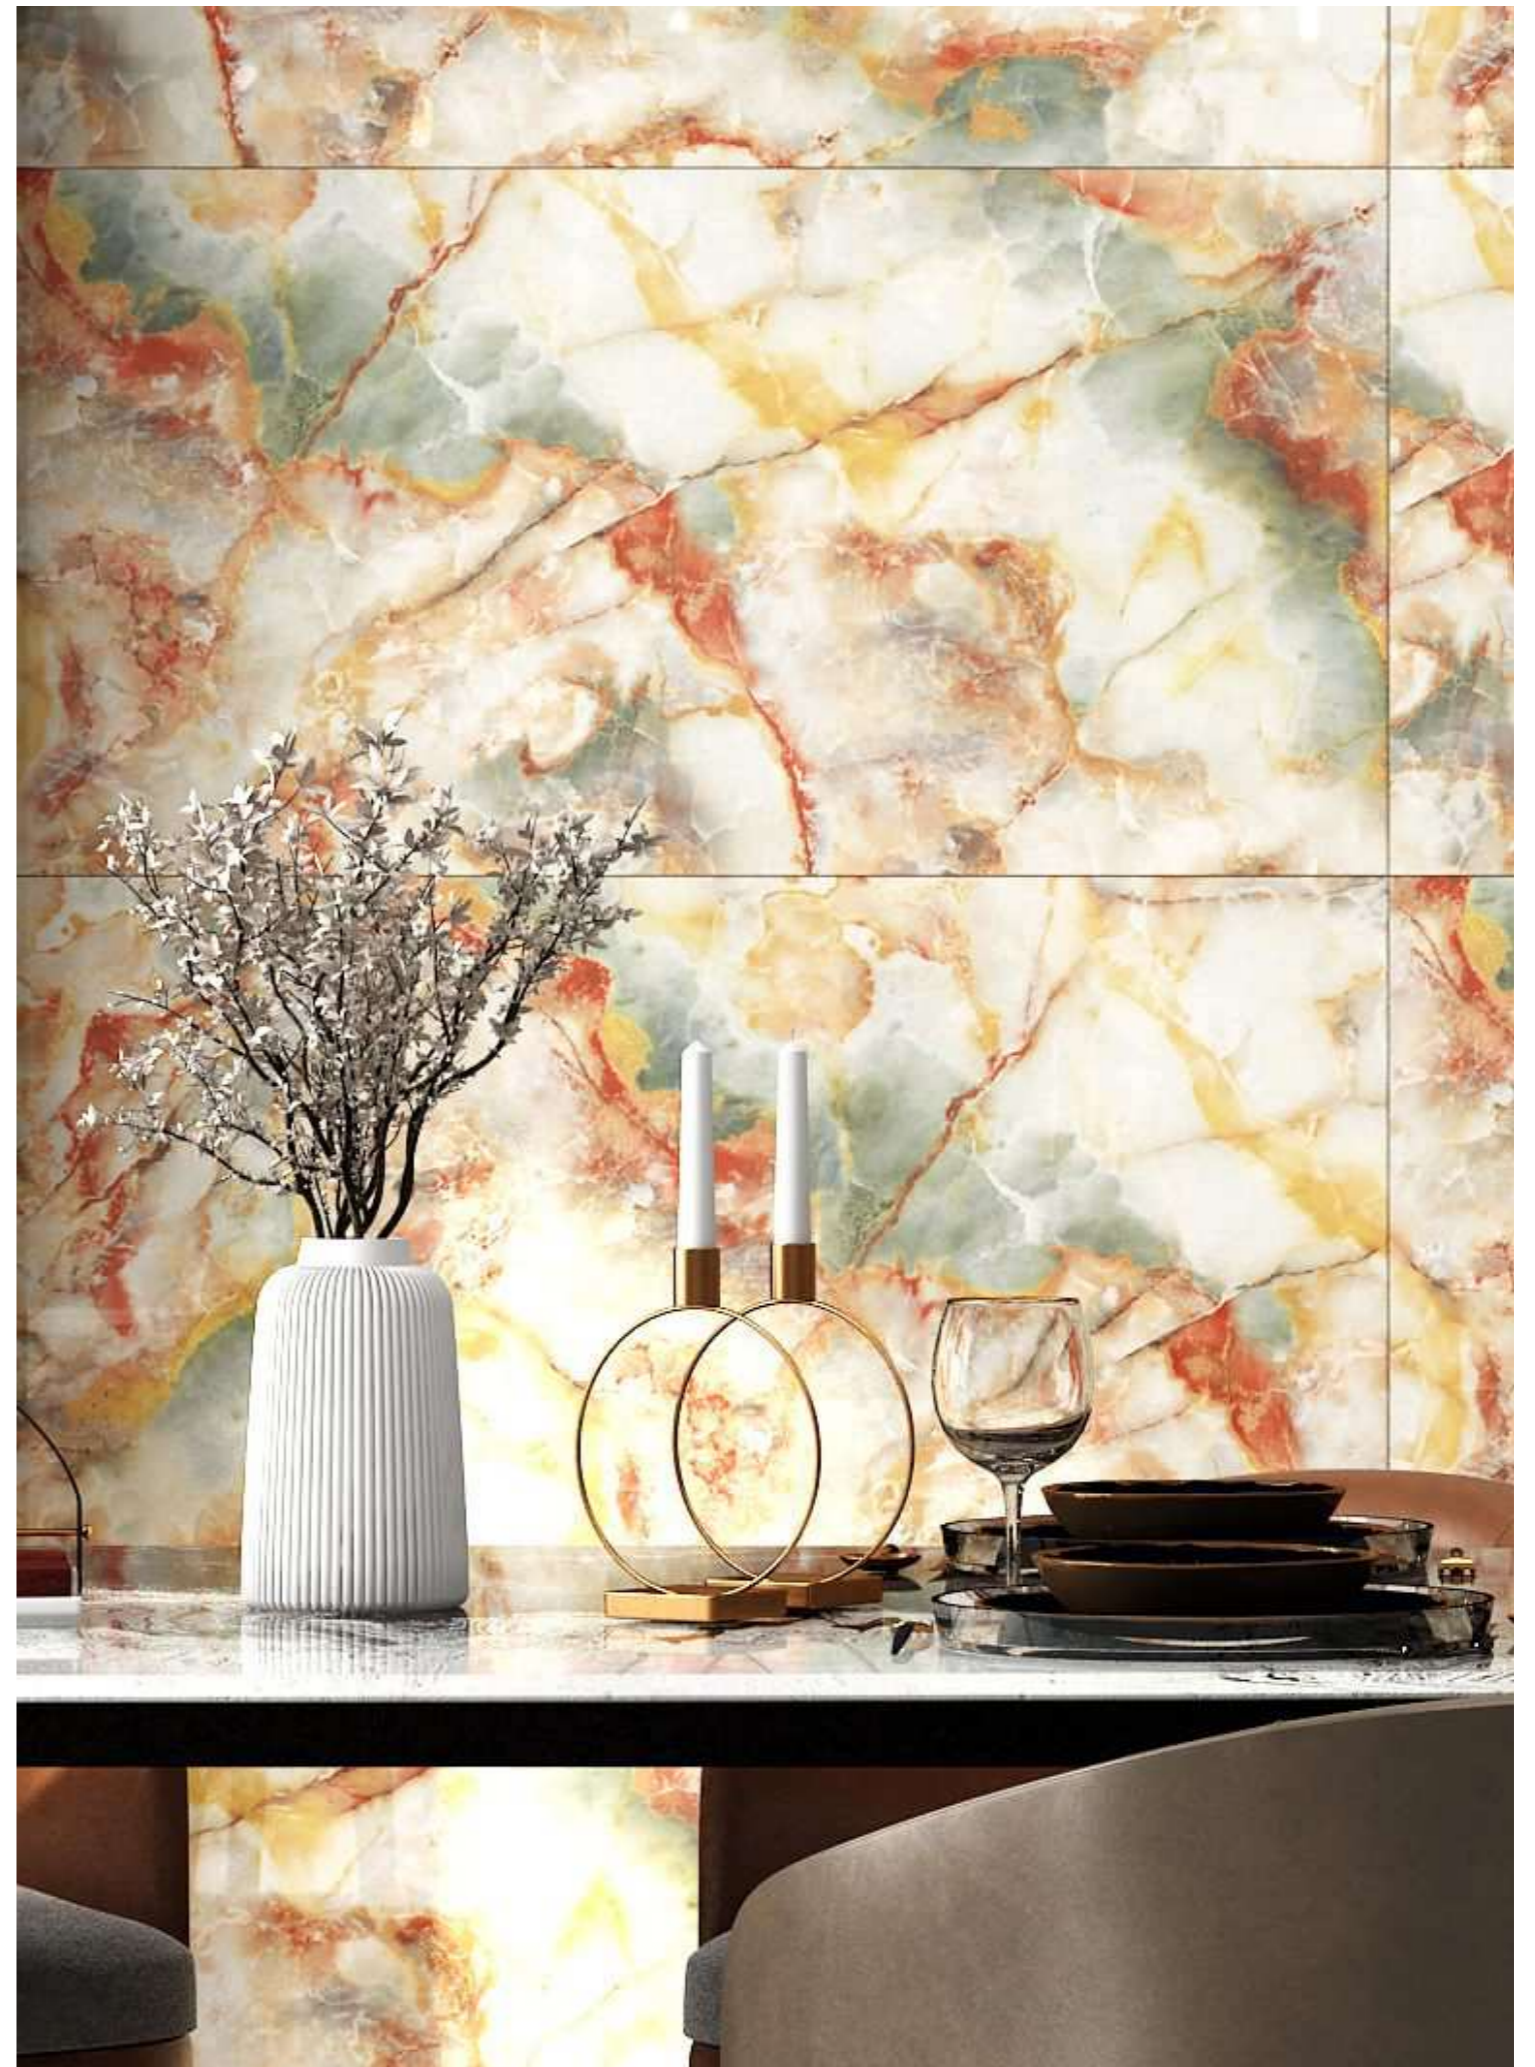

INFORMATION

AVAILABLE SIZE :
600x1200mm
(2'x4')

FINISH :
Polished Surface