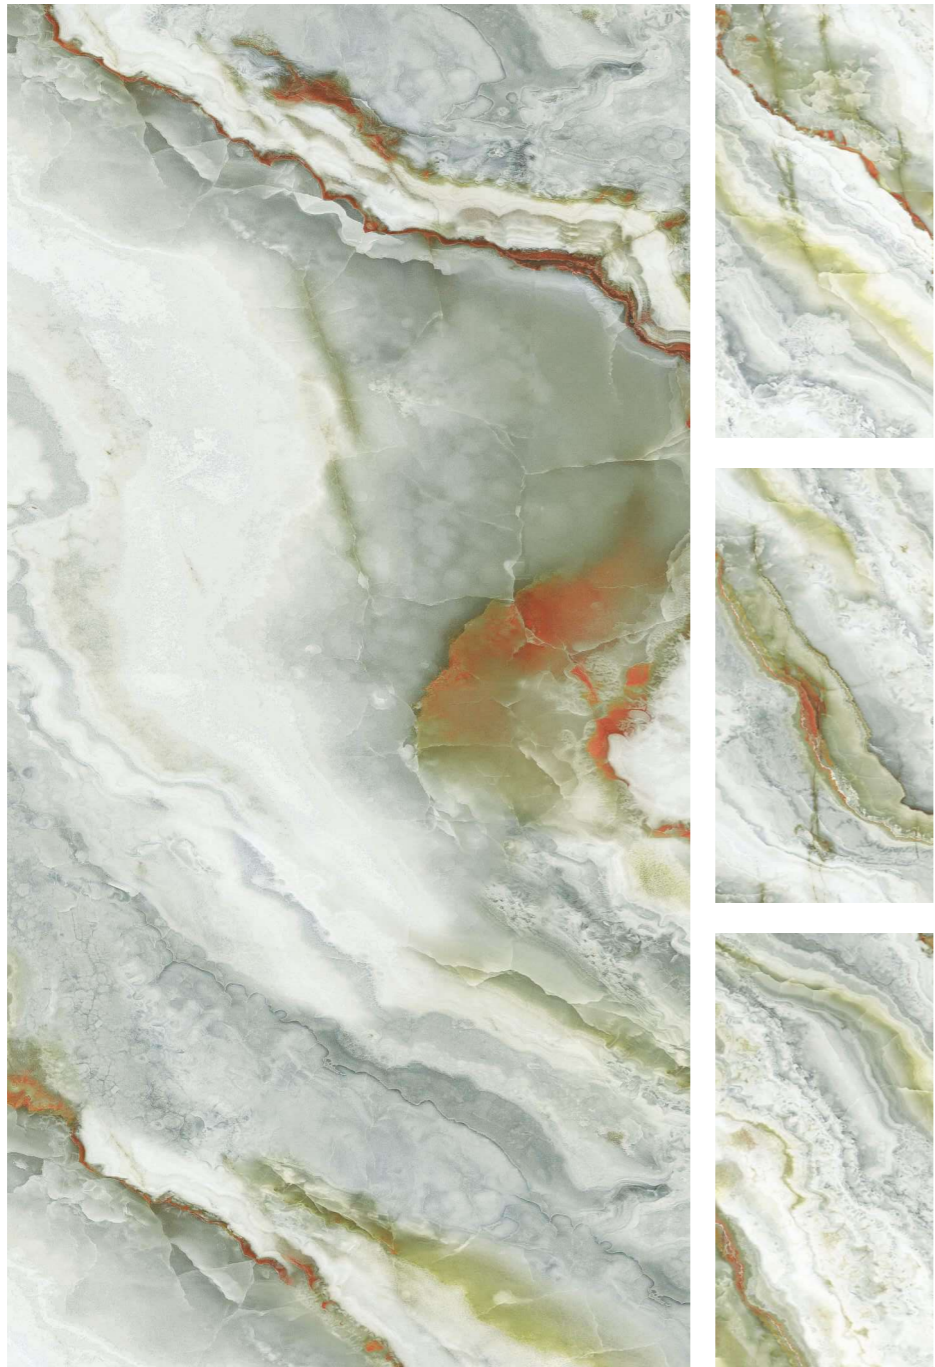

HONEY ONYX MULTY

R-3

INFORMATION

AVAILABLE SIZE :
600x1200mm
(2'x4')

FINISH :
Polished Surface

HOLLOW MINT

R-4

INFORMATION