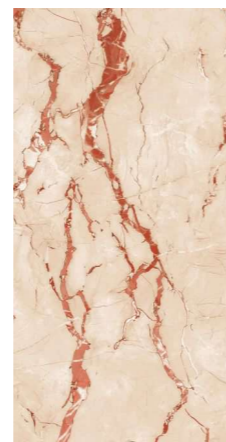

R-4

INFORMATION

AVAILABLE SIZE :
600x1200mm
(2'x4')

FINISH :
Polished Surface