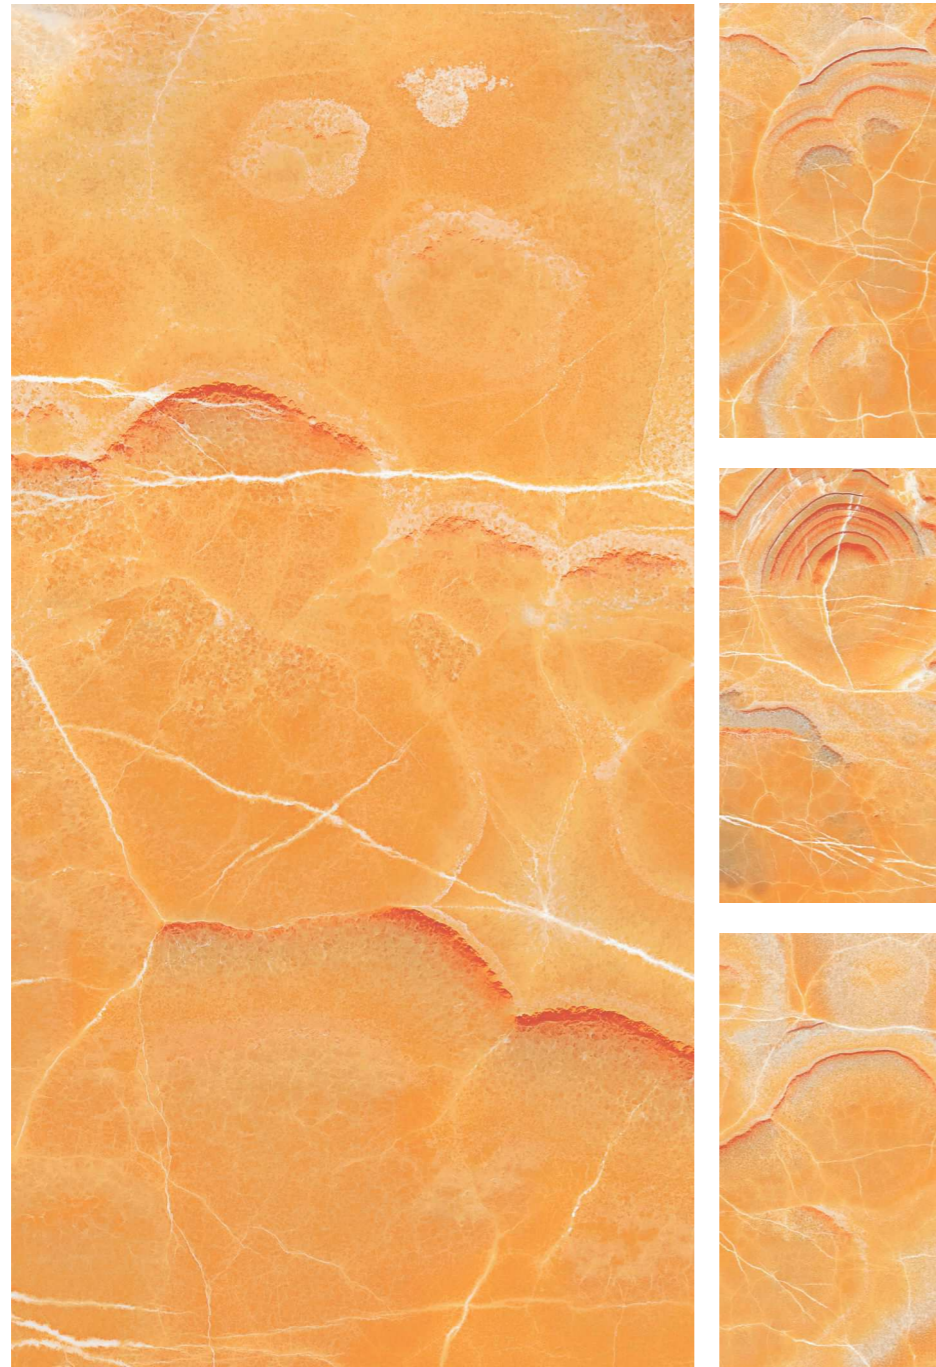

MIAMI GOLD

R-6