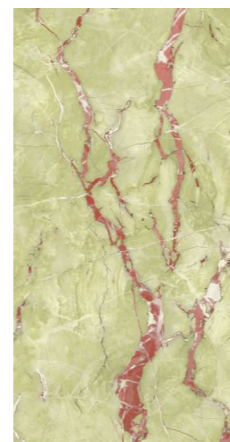

INFORMATION

AVAILABLE SIZE :
600x1200mm
(2'x4')

FINISH :
Polished Surface

ZENITH BROWN

R-4

INFORMATION

AVAILABLE SIZE :
600x1200mm
(2'x4')

FINISH :
Polished Surface