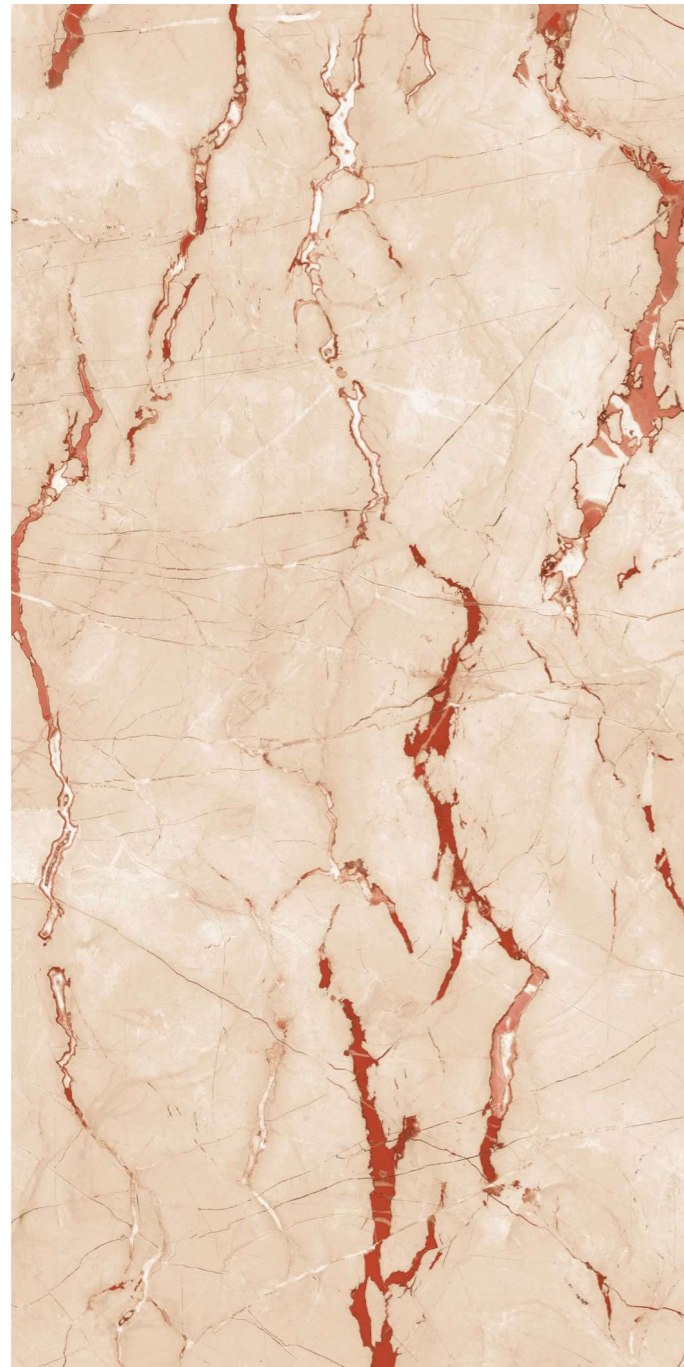

ZENITH BROWN

INFORMATION

AVAILABLE SIZE :
600x1200mm
(2'x4')

FINISH :
Polished Surface