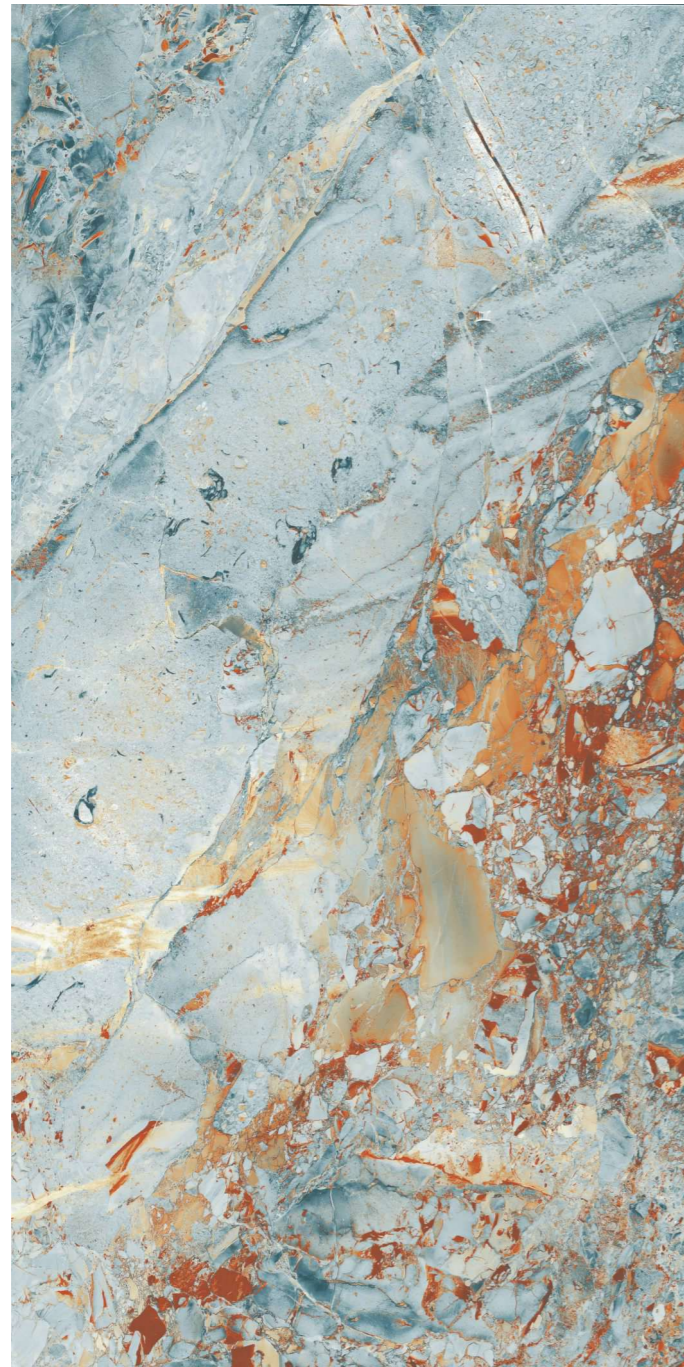

AVAILABLE SIZE :
600x1200mm
(2'x4')

FINISH :
Polished Surface

UNICO DENIM

R-4

INFORMATION

AVAILABLE SIZE :
600x1200mm
(2'x4')

FINISH :
Polished Surface

UNICO TEAL