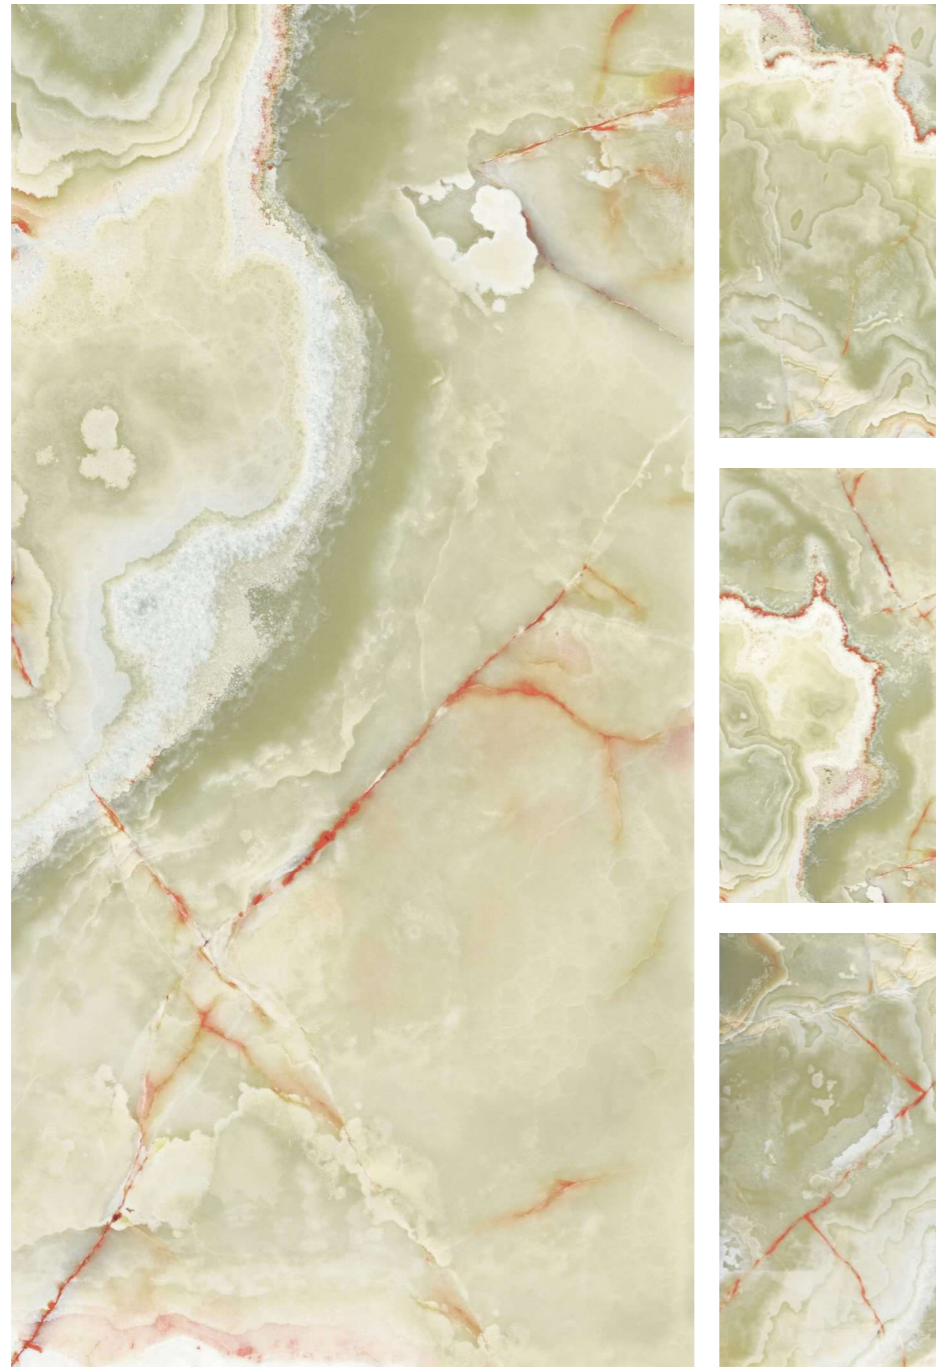

AVAILABLE SIZE :
600x1200mm
(2'x4')

FINISH :
Polished Surface

ITALIAN AGERA

R-4

INFORMATION

AVAILABLE SIZE :
600x1200mm
(2'x4')

FINISH :
Polished Surface

JUPITAR LIME