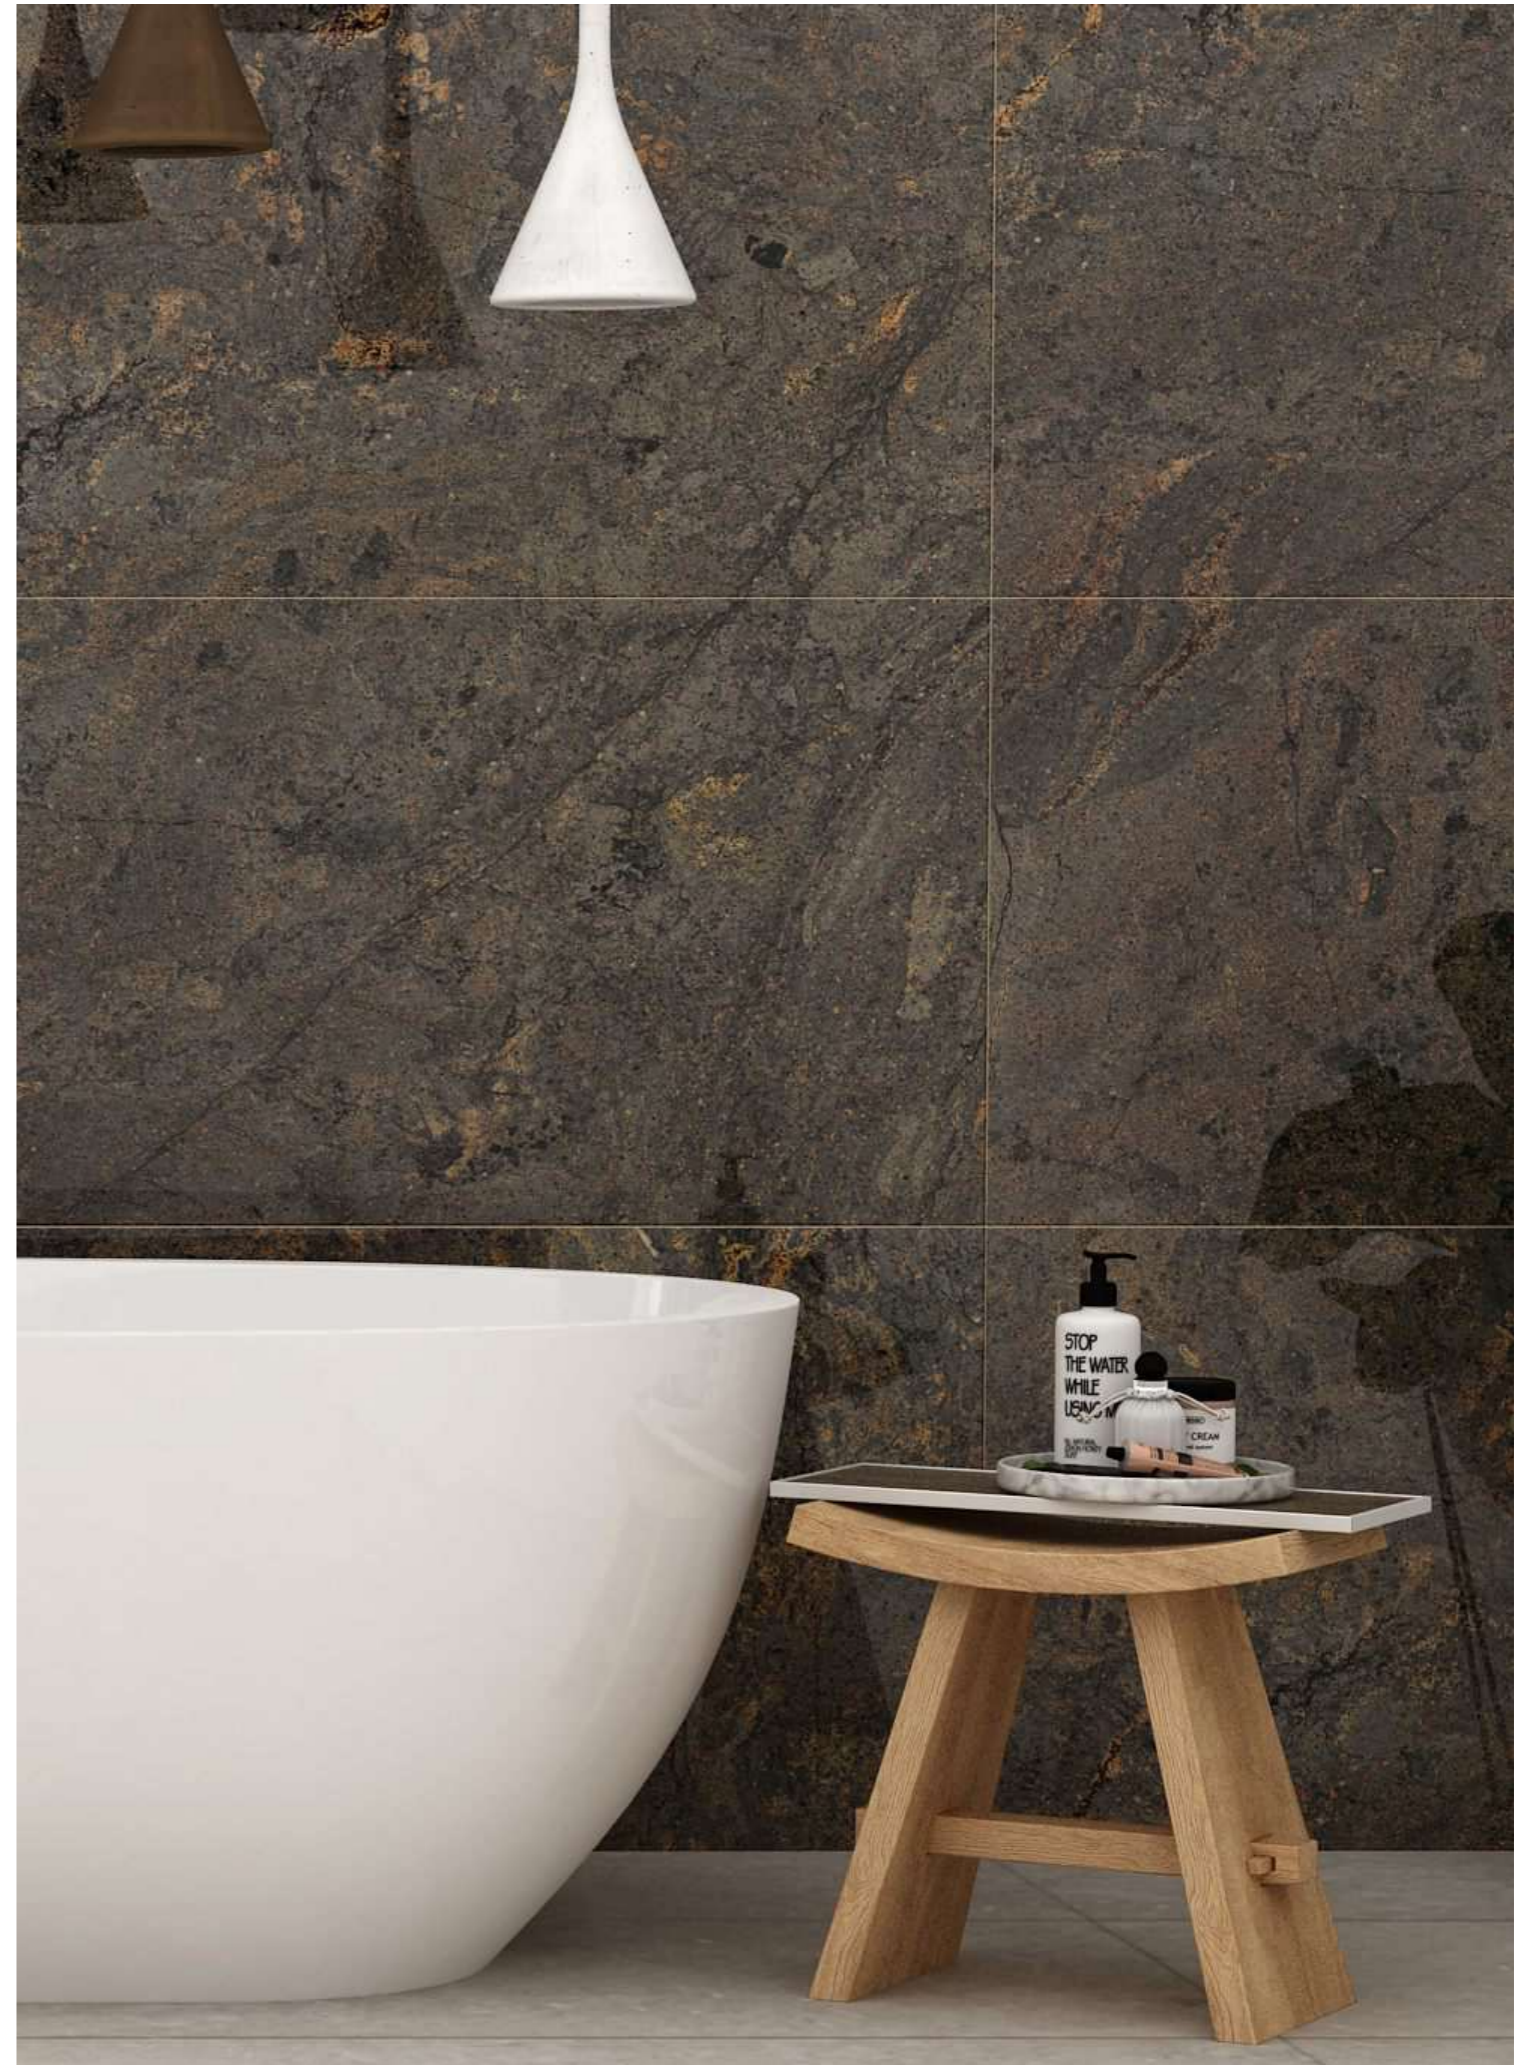

INFORMATION

AVAILABLE SIZE :
600x1200mm
(2'x4')

FINISH :
Polished Surface