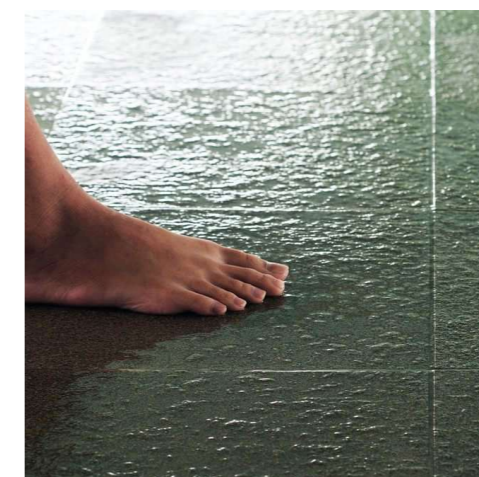

ADVANTAGE & FEATURES

Nature, technology, science and design. Top quality ceramic surfaces by Pollens Granito are compact and impermeable, because they're made from pure minerals pressed and sintered at more than 1200°C. The best choice, for durability, safety, hygiene and beauty.

Versatile Size

Available in the grand size, the collection presents you with a perfect tiling solution to create seamless interiors.

Safe & Secure

Non-porous, hygienic, stain and scratch protected, the tiles from this collection are also ice and thermal shock-resistant.

Design Varieties

Available across a spectrum of patterns, the collection offers variety for all kinds of spaces and preferences.

More Sustainable

The collection is made from exceptionally durable and recyclable material, giving it an edge with its ecological and ecofriendliness.