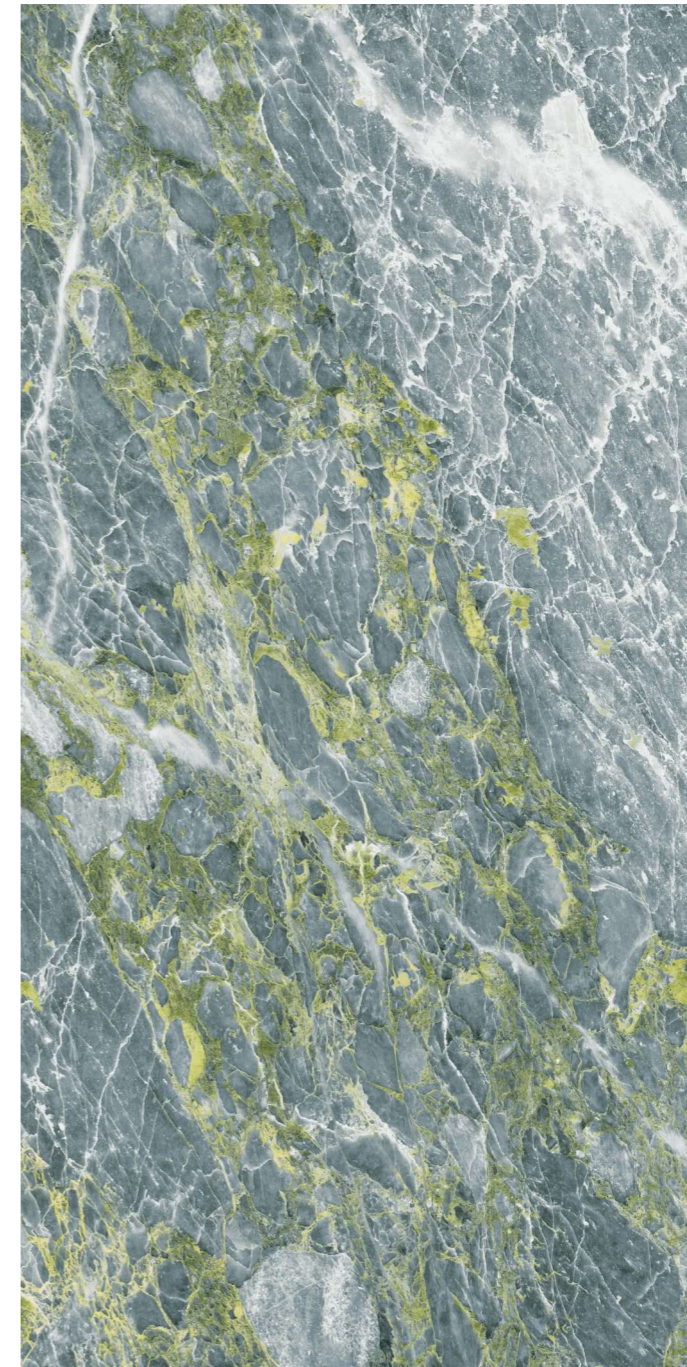

MONTE CLARO AQUA

R-4

INFORMATION

AVAILABLE SIZE :
600x1200mm
(2'x4')

FINISH :
Polished Surface

MONTE CLARO RED

R-4

INFORMATION