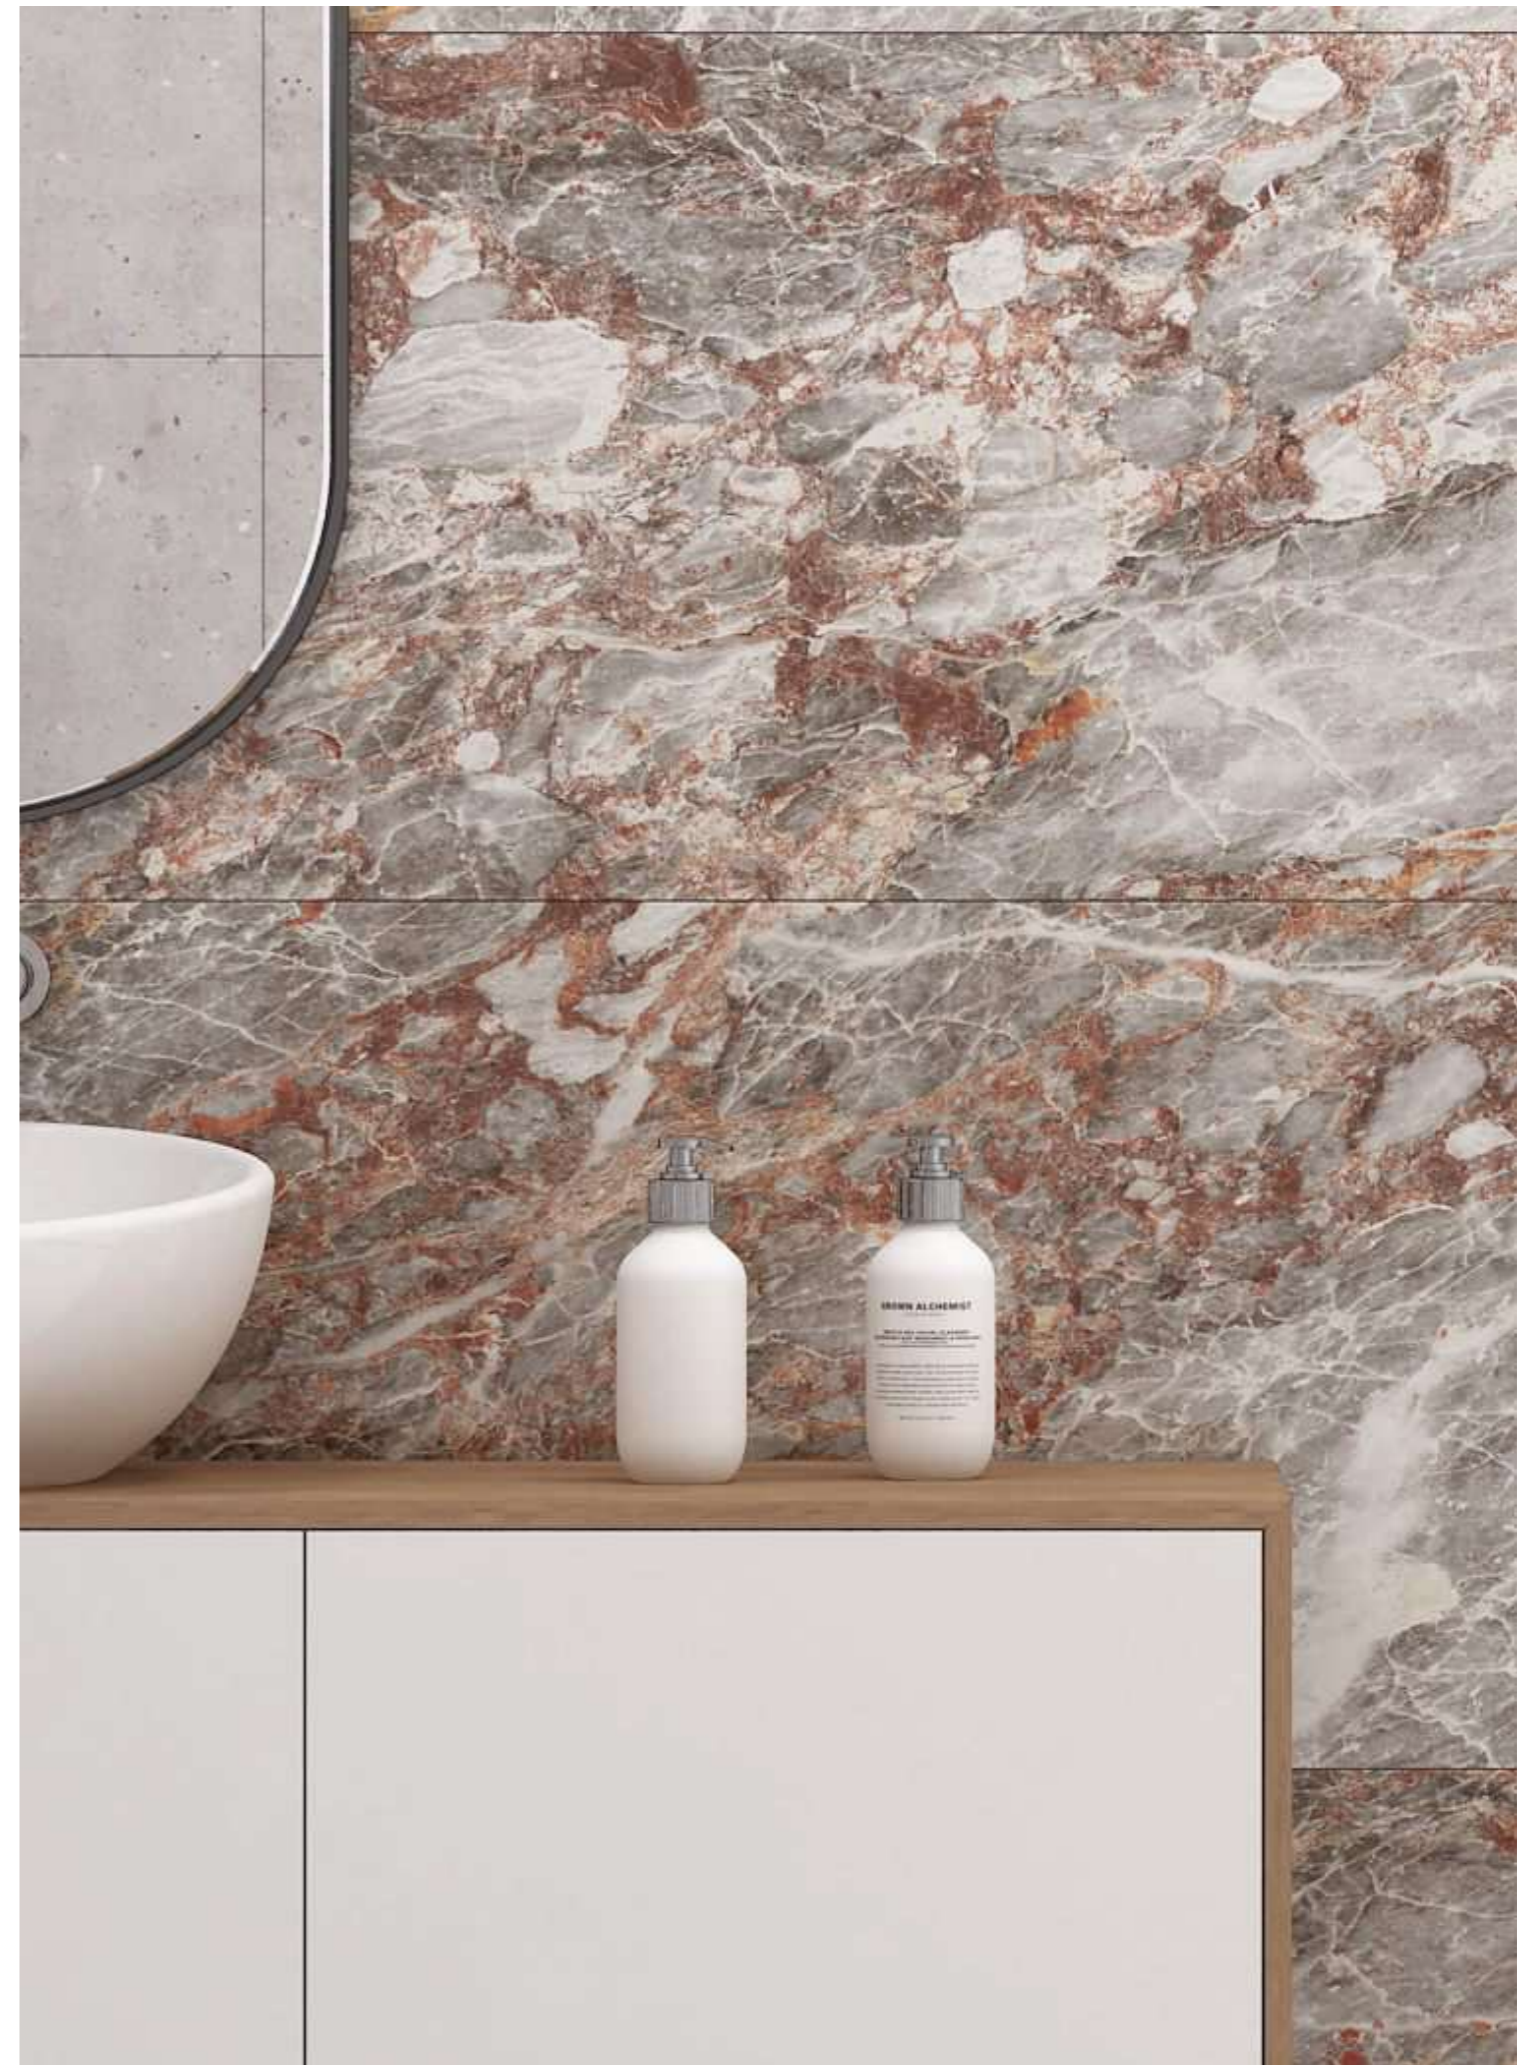

INFORMATION

AVAILABLE SIZE :
600x1200mm
(2'x4')

FINISH :
Polished Surface