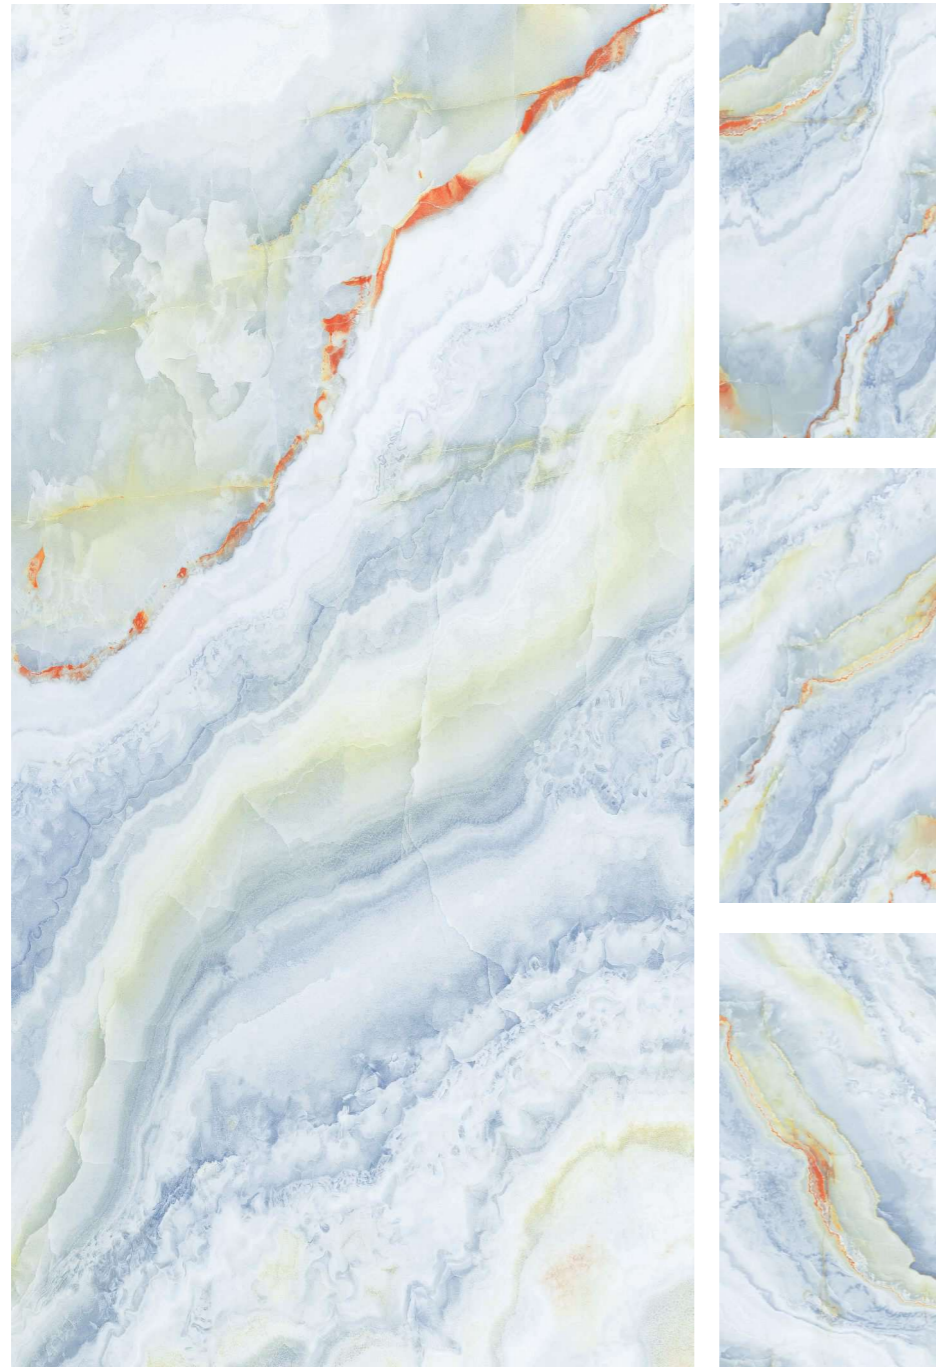

AVAILABLE SIZE :
600x1200mm
(2'x4')

FINISH :
Polished Surface

PISTHELLO GREEN

R-4

INFORMATION

AVAILABLE SIZE :
600x1200mm
(2'x4')

FINISH :
Polished Surface

SANTIGO LIGHT