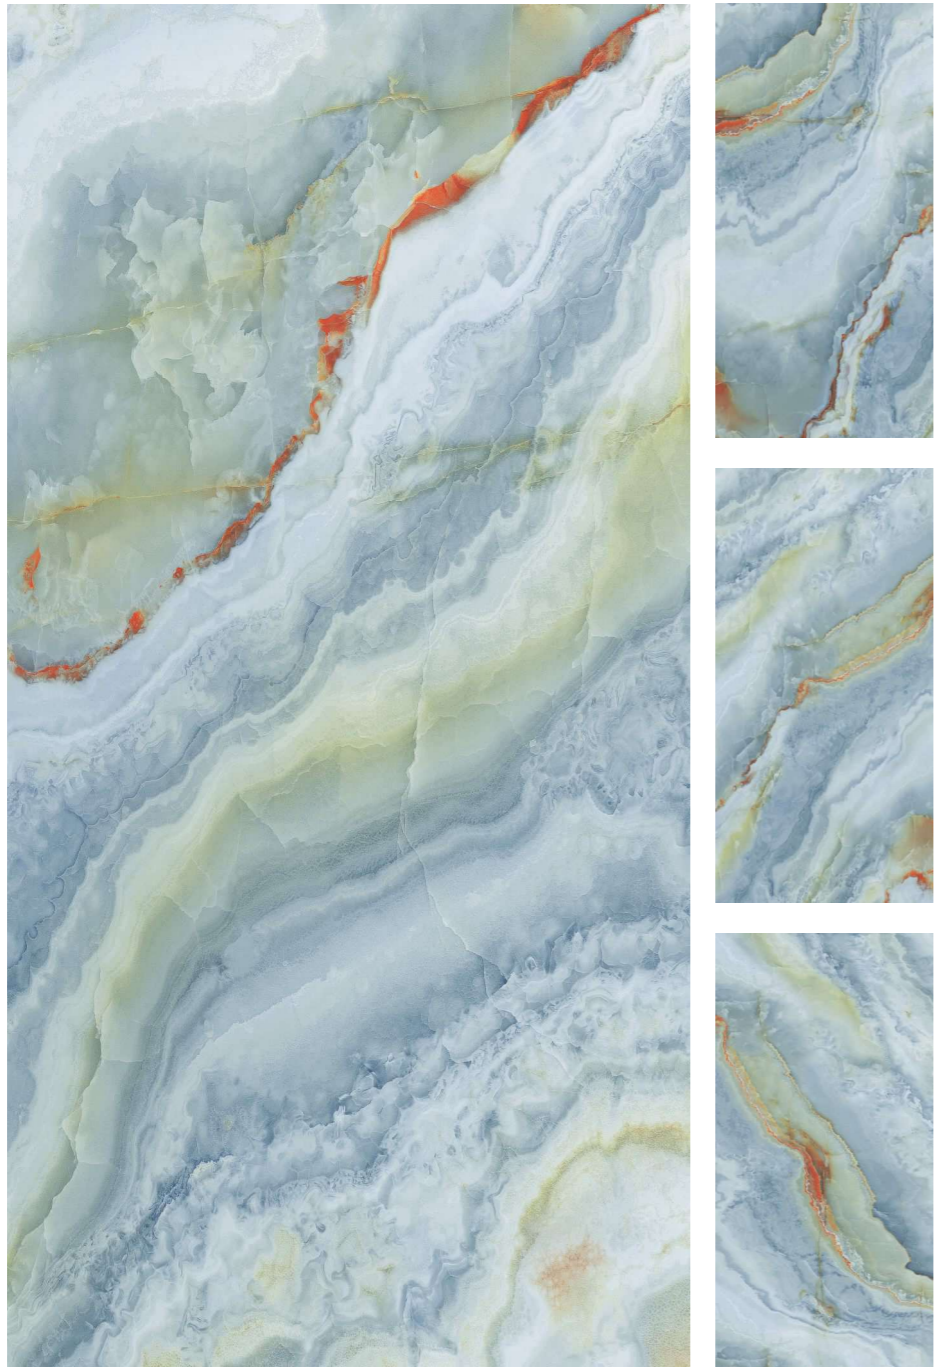

SANTIGO TEAL

R-5

INFORMATION

AVAILABLE SIZE :
600x1200mm
(2'x4')

FINISH :
Polished Surface