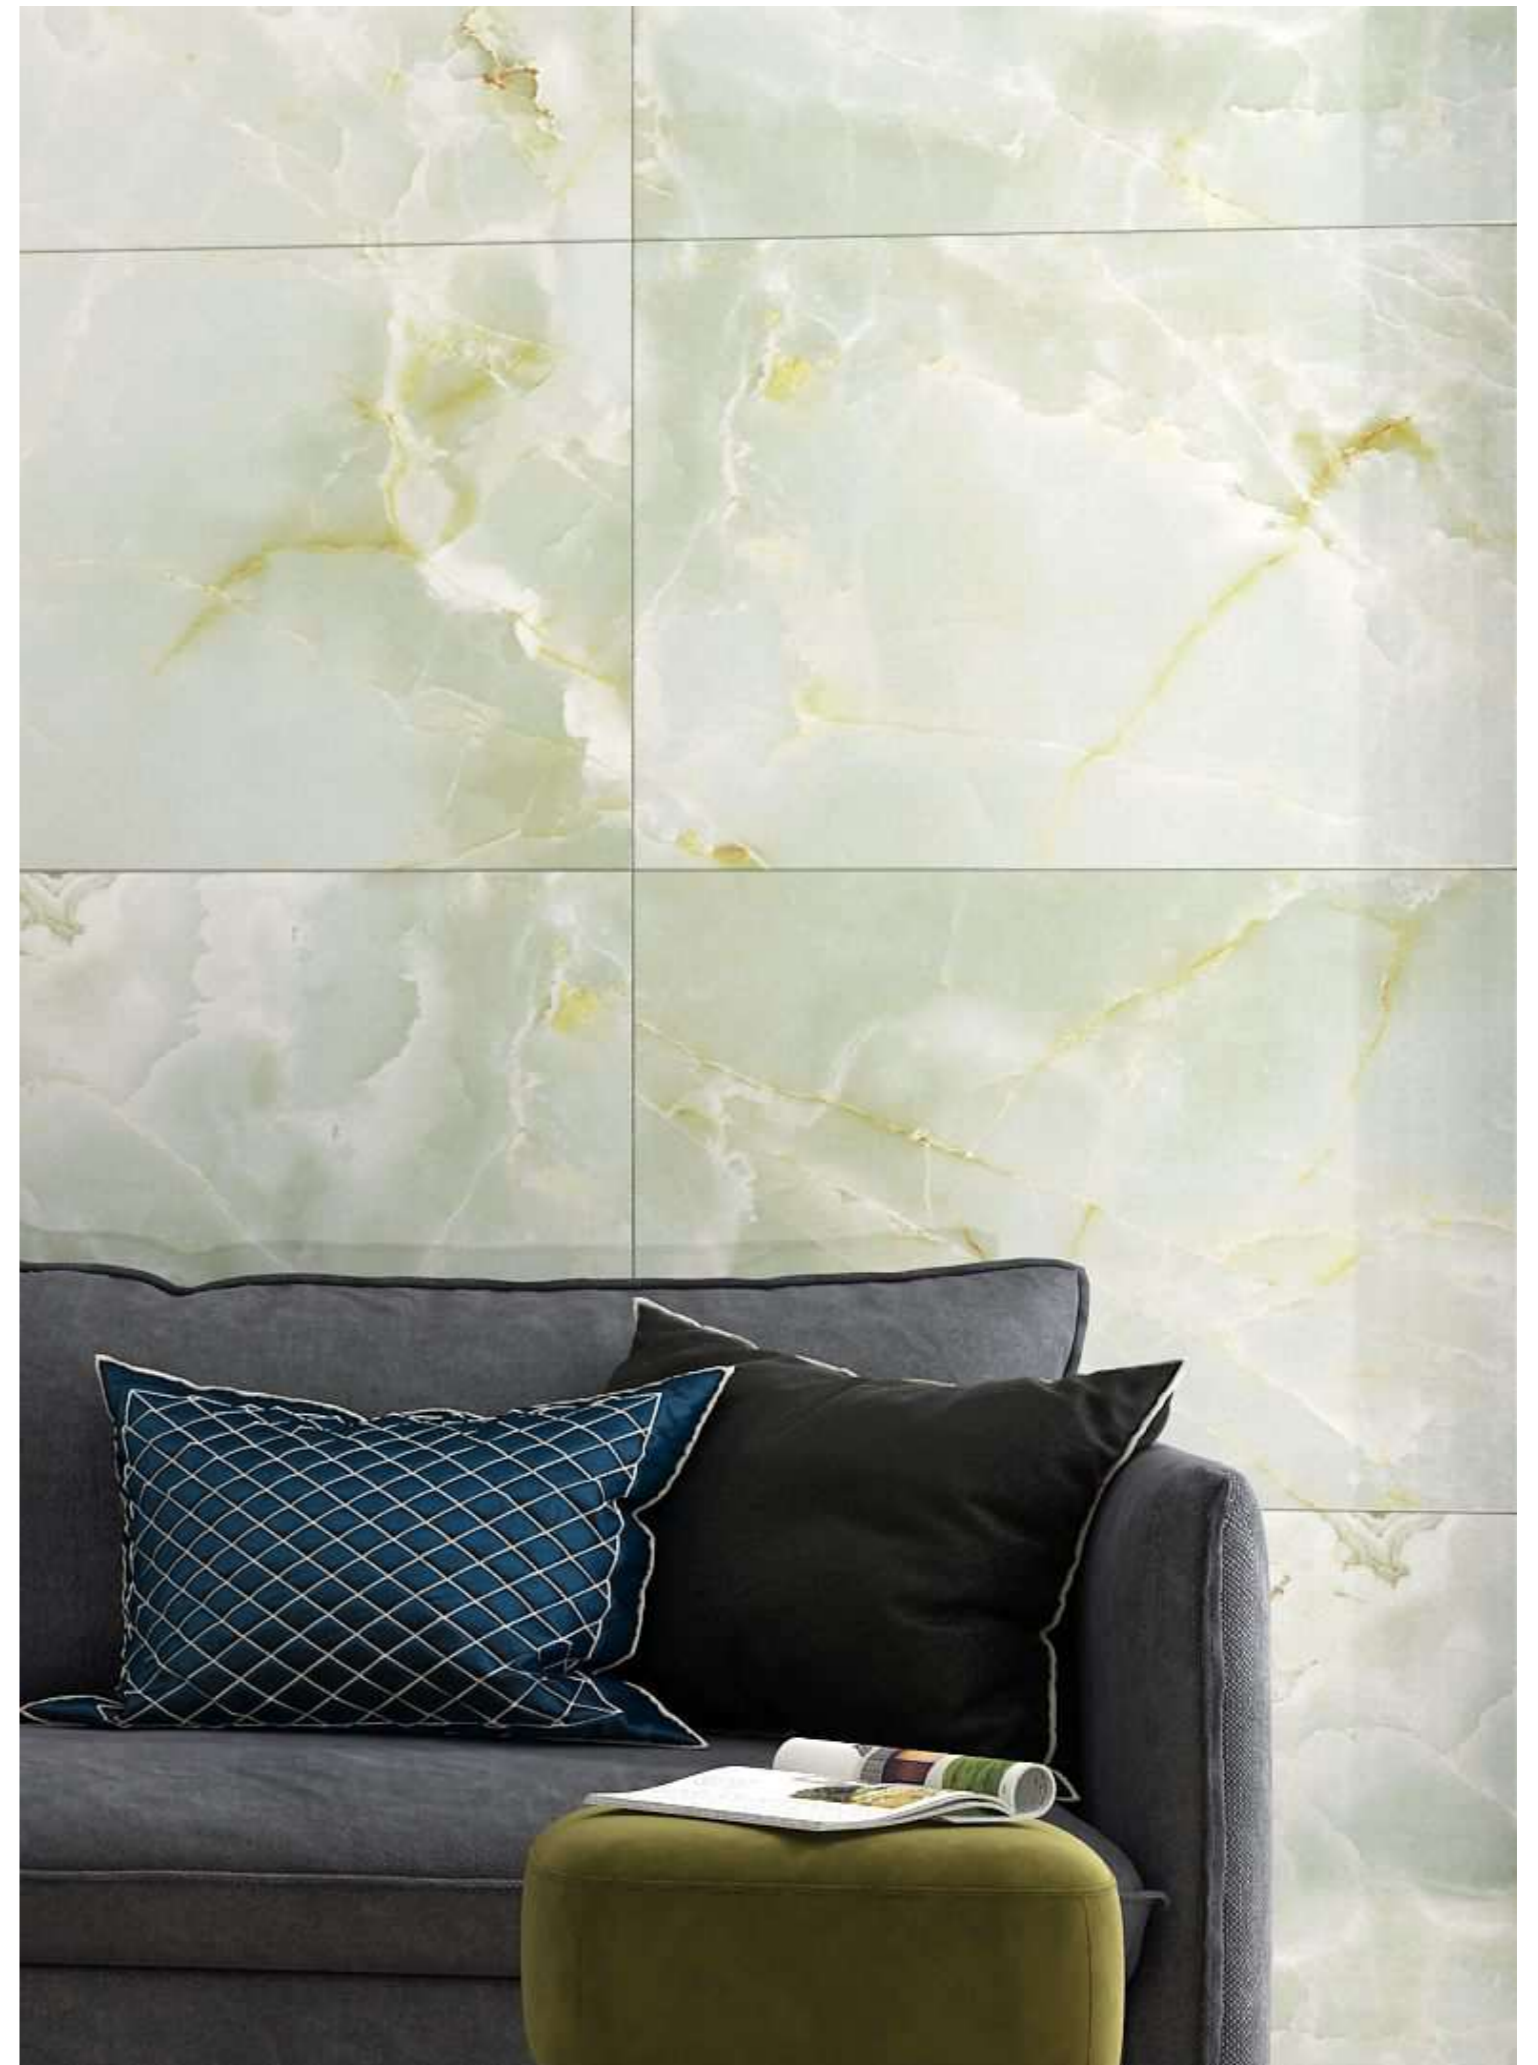

R-4

INFORMATION

AVAILABLE SIZE :
600x1200mm
(2'x4')

FINISH :
Polished Surface