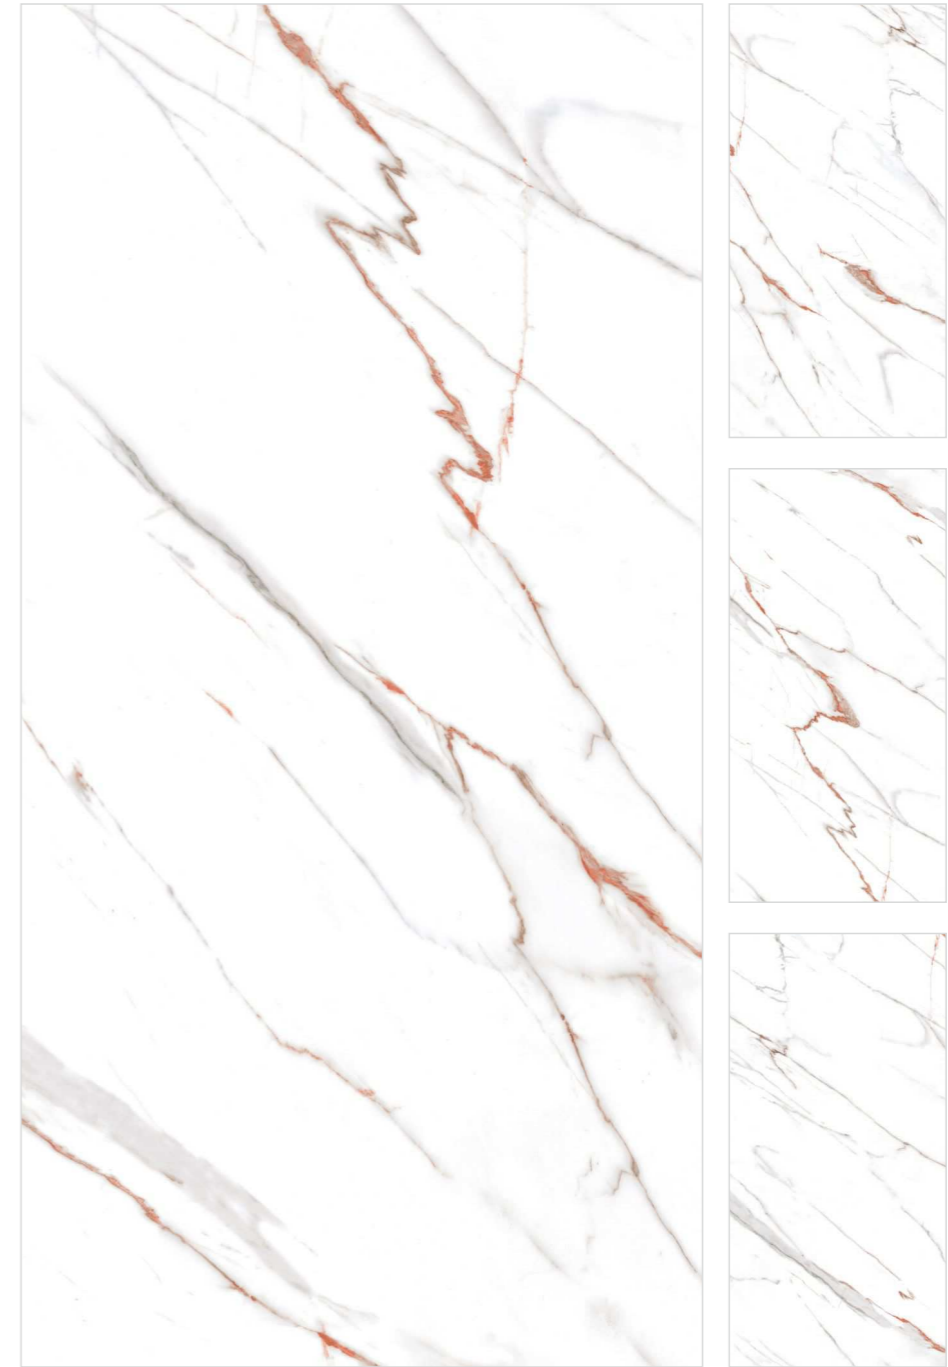

ITALIAN AGERA

R-4

INFORMATION

AVAILABLE SIZE :
600x1200mm
(2'x4')

FINISH :
Polished Surface