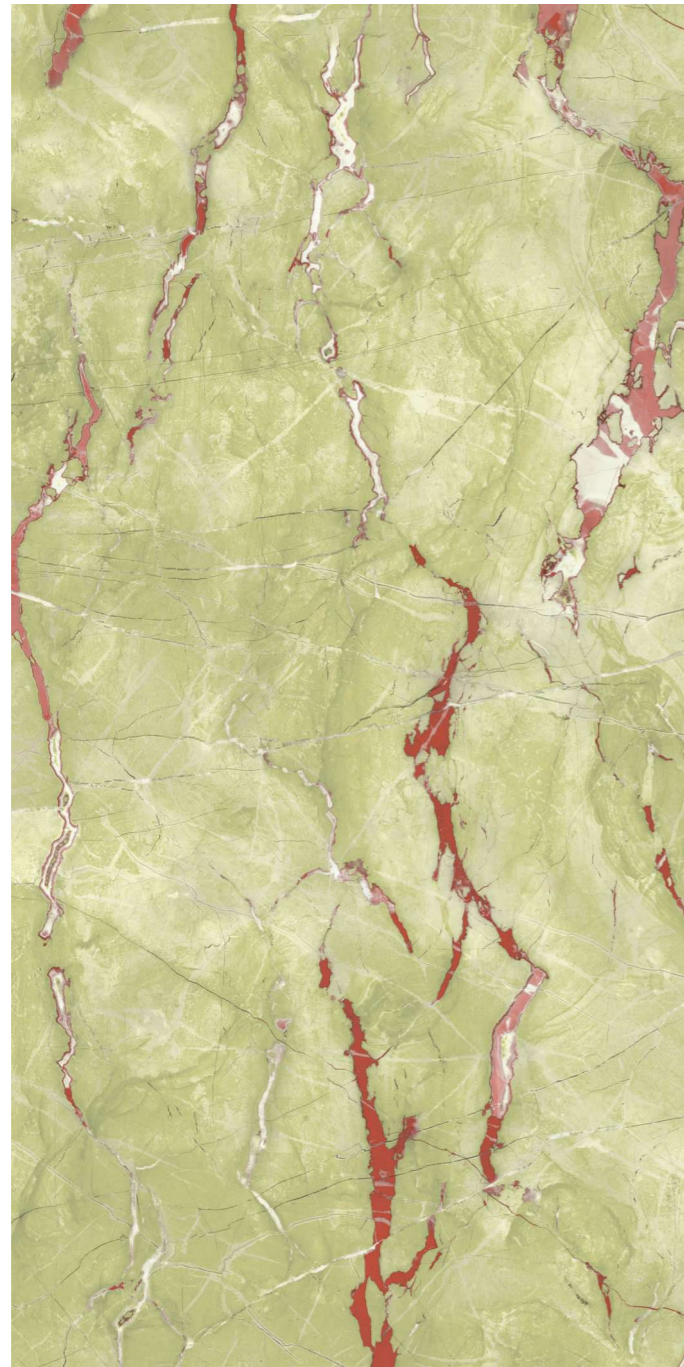

INFORMATION

AVAILABLE SIZE :
600x1200mm
(2'x4')

FINISH :
Polished Surface

ZENITH BROWN

R-4

INFORMATION

AVAILABLE SIZE :
600x1200mm
(2'x4')

FINISH :
Polished Surface