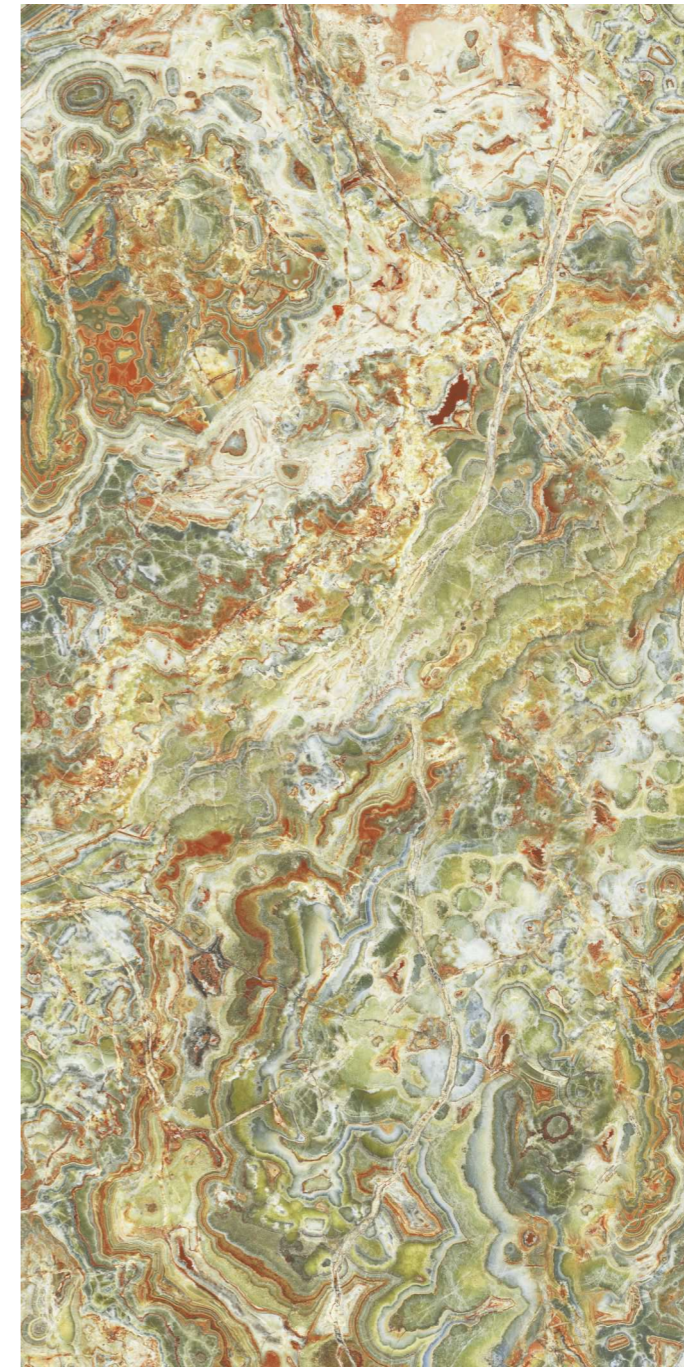

FINISH :
Polished Surface

ZARONI ONYX AQUA

R-4

INFORMATION

AVAILABLE SIZE :
600x1200mm
(2'x4')

FINISH :
Polished Surface

ZARONI ONYX GREEN

R-4