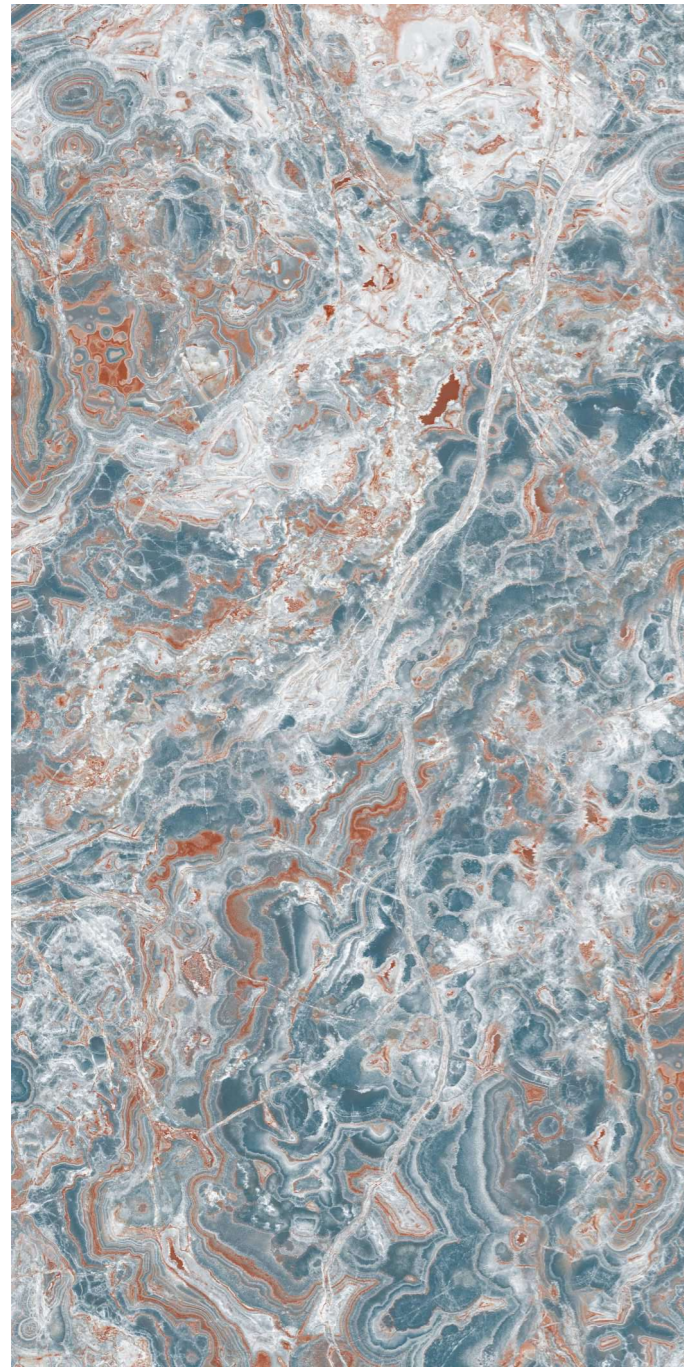

ZARONI ONYX AQUA

R-4

INFORMATION

AVAILABLE SIZE :
600x1200mm
(2'x4')

FINISH :
Polished Surface