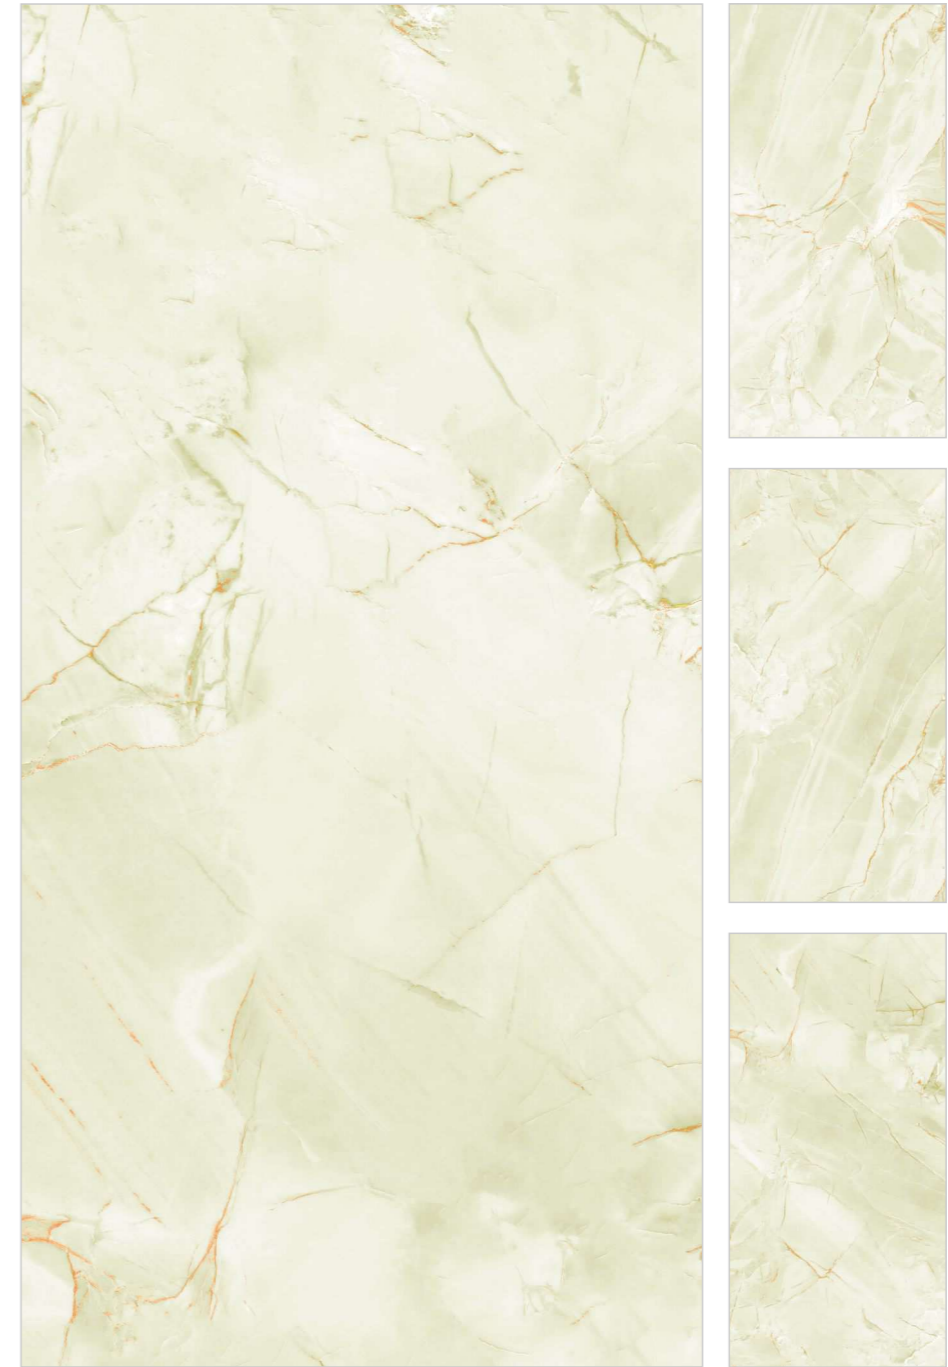

AVAILABLE SIZE :
600x1200mm
(2'x4')

FINISH :
Polished Surface

PISTHELLO GREEN

R-4

INFORMATION

AVAILABLE SIZE :
600x1200mm
(2'x4')

FINISH :
Polished Surface

SANTIGO LIGHT