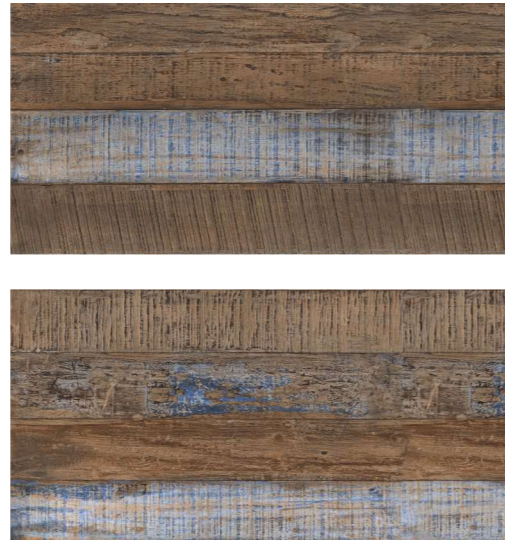

ROCK WOOD NATURAL
(Random-3)

Informations

Size:
600x1200mm
60x120cm / 2'x4'

Surface:
Matt Surface

ROCK WOOD BROWN
(Random-3)

ROCK WOOD AZUL
(Random-3)

Informations

Size:
600x1200mm
60x120cm / 2'x4'