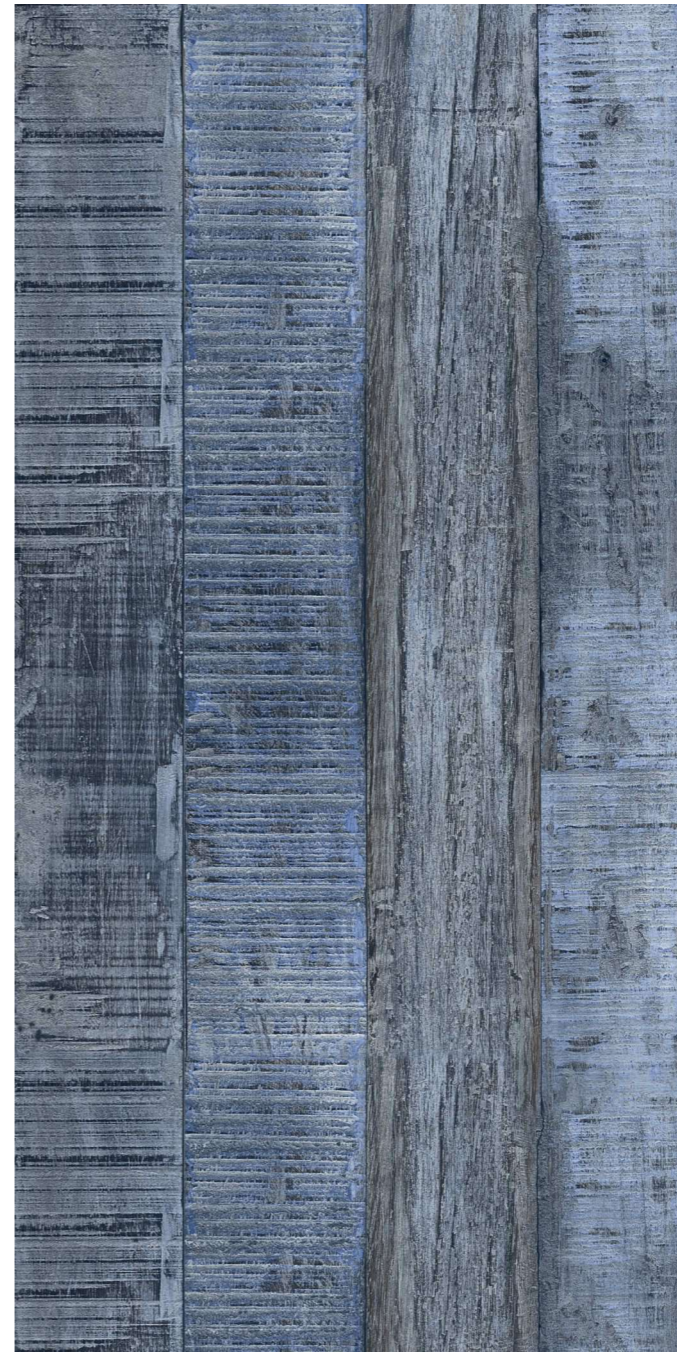

ROCK WOOD NATURAL
(Random-3)

Informations

Size:
600x1200mm
60x120cm / 2'x4'

Surface:
Matt Surface

ROCK WOOD BROWN
(Random-3)

ROCK WOOD AZUL
(Random-3)

Informations

Size:
600x1200mm
60x120cm / 2'x4'