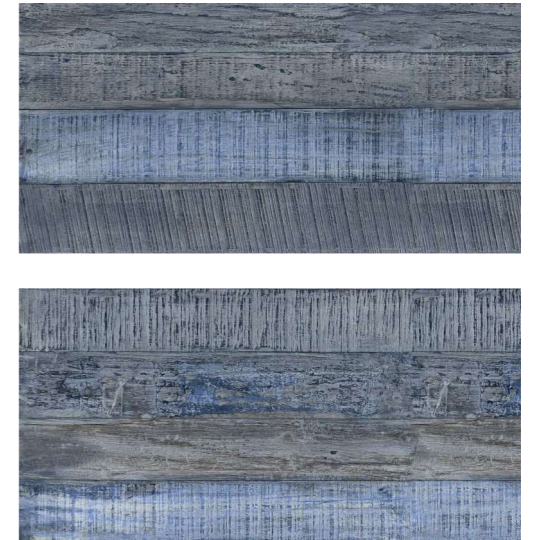

ROCK WOOD NATURAL
(Random-3)

Informations

Size:
600x1200mm
60x120cm / 2'x4'

Surface:
Matt Surface

ROCK WOOD BROWN
(Random-3)

ROCK WOOD AZUL
(Random-3)

Informations

Size:
600x1200mm
60x120cm / 2'x4'