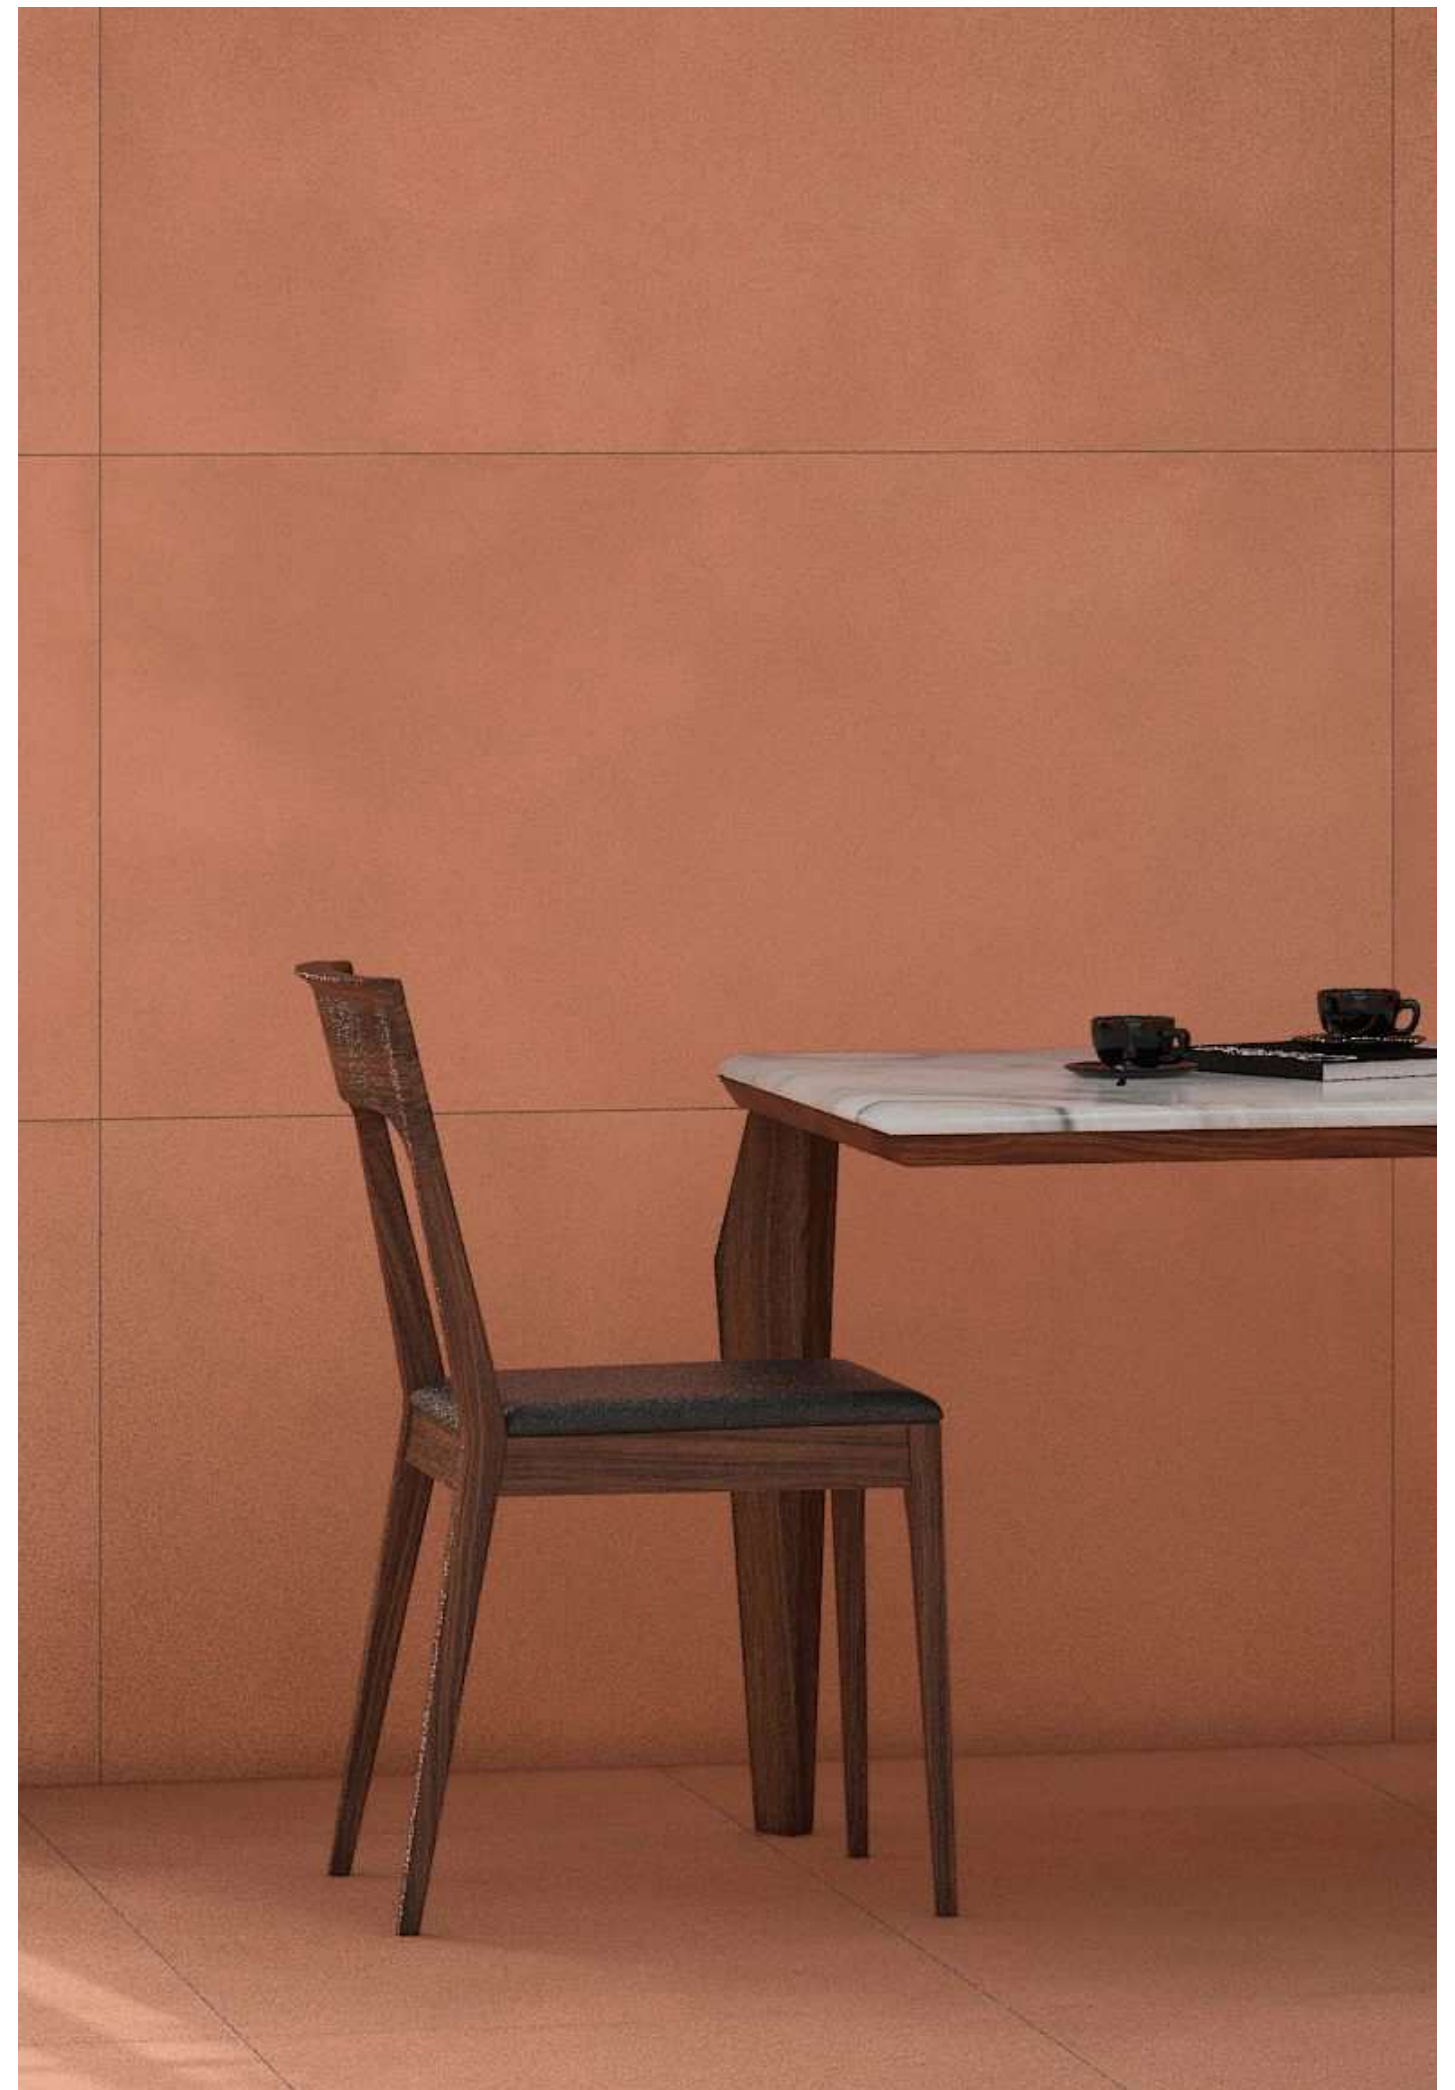

BIRCH APRICOT

60x120cm / Matt Surface

PIGMENTO
A Seamless Sensations ●●●●

POLLENS®
— GRANITO —