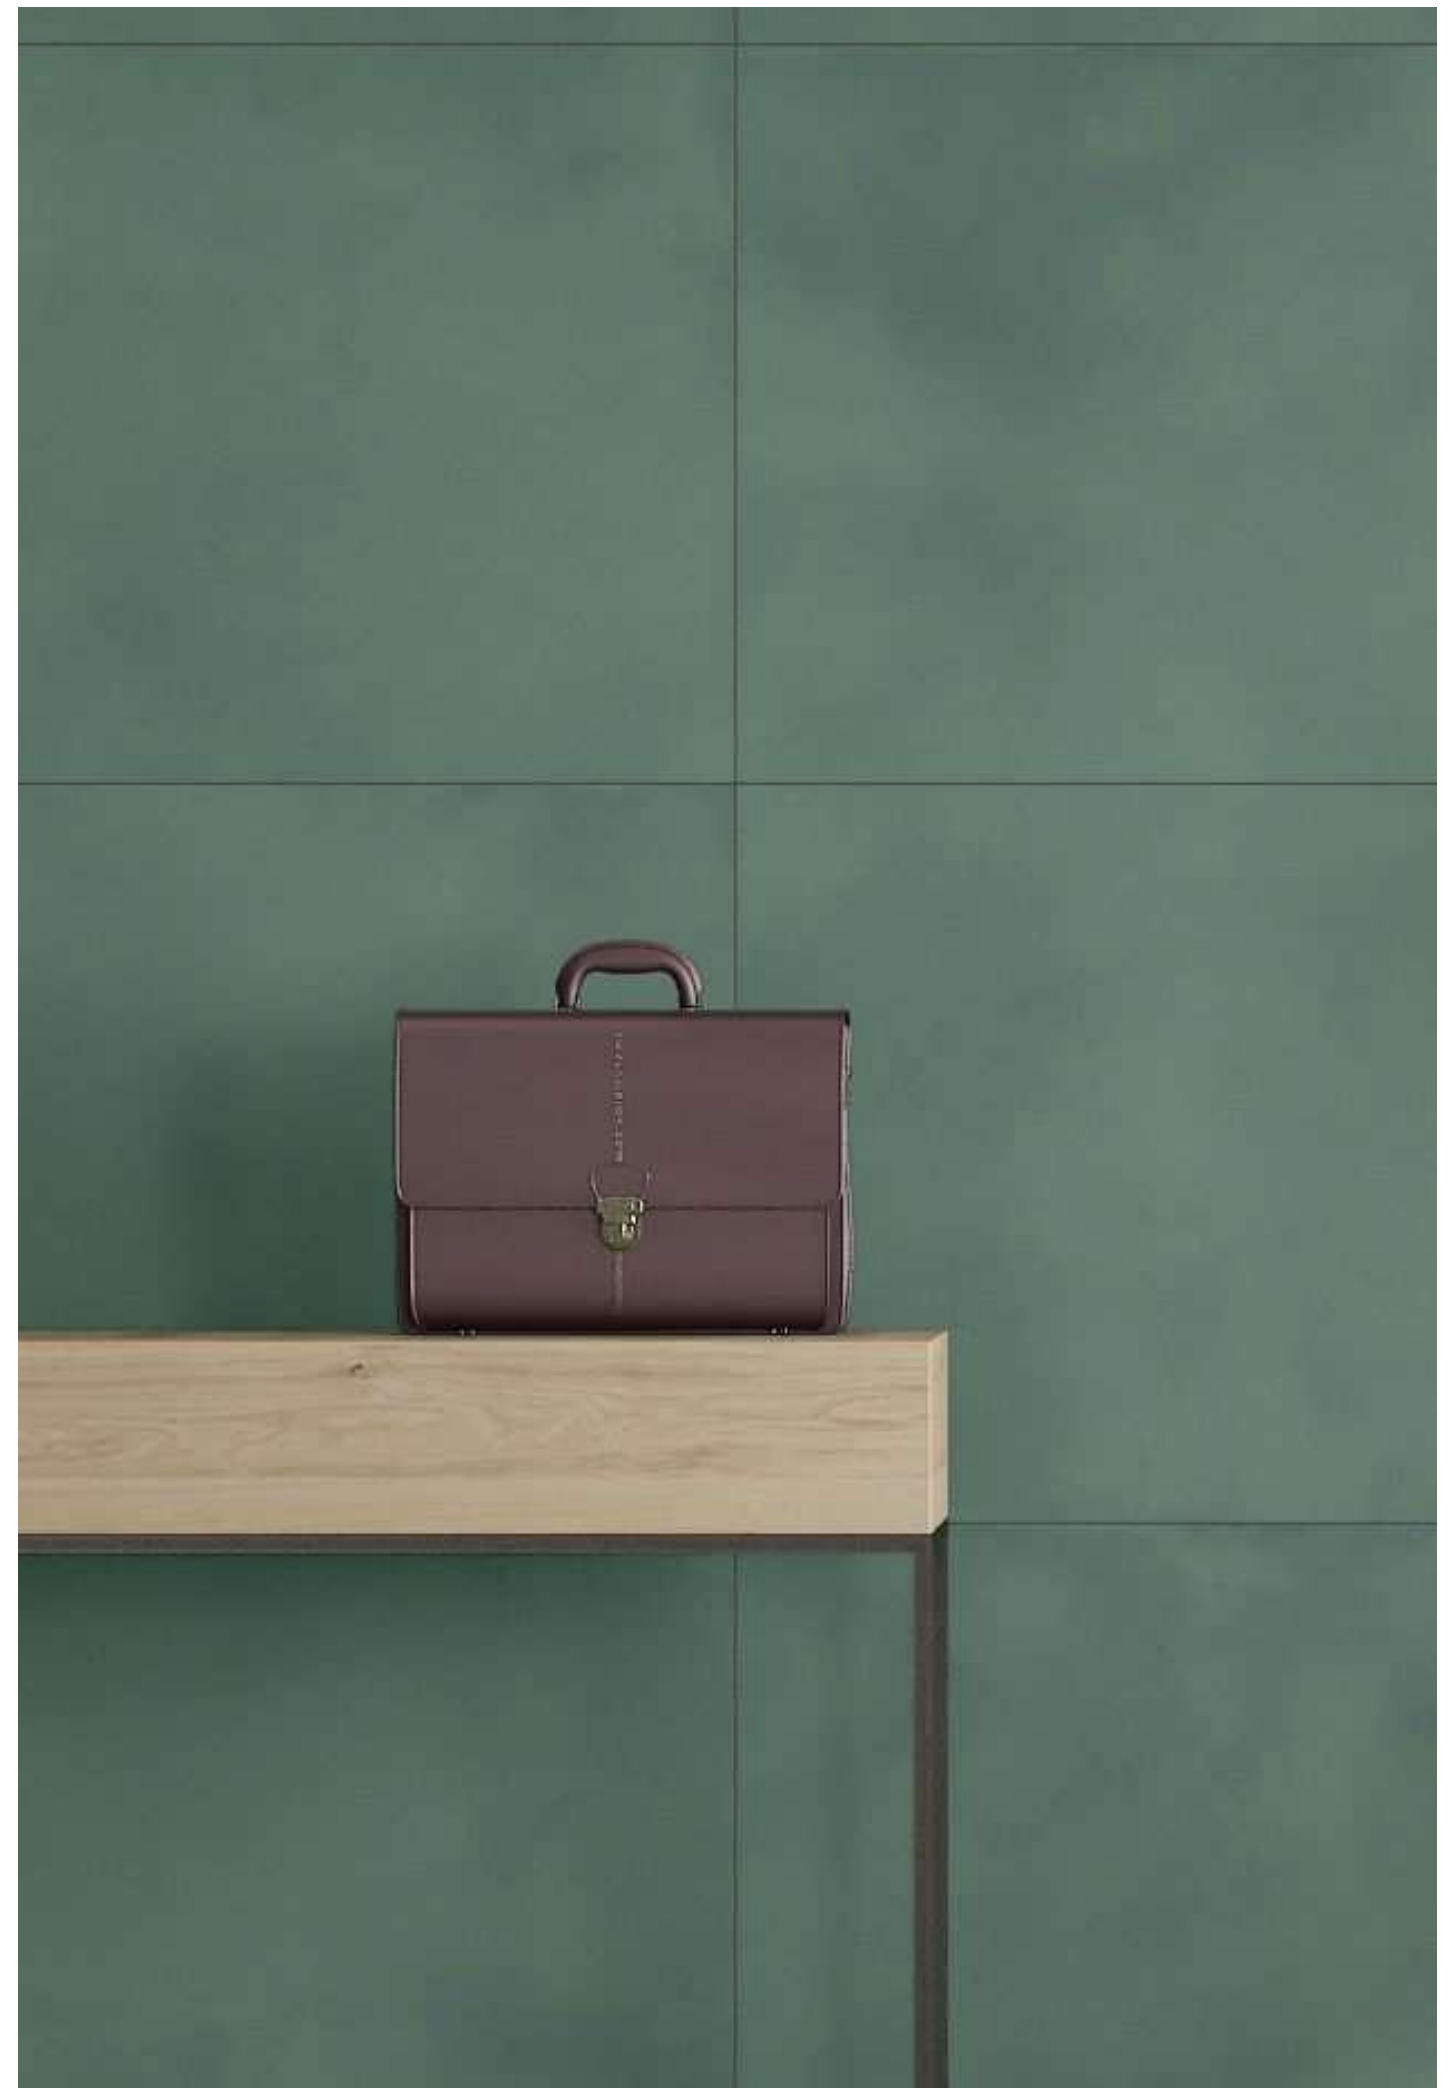

**SUPER SPECIAL COLOR**

**BRICH FOREST**

60x120cm / Matt Surface

**BIRCH TANGERINE**

60x120cm / Matt Surface

**PIGMENTO**  
A Seamless Sensations ●●●●●

**POLLENS**<sup>®</sup>  
— GRANITO —