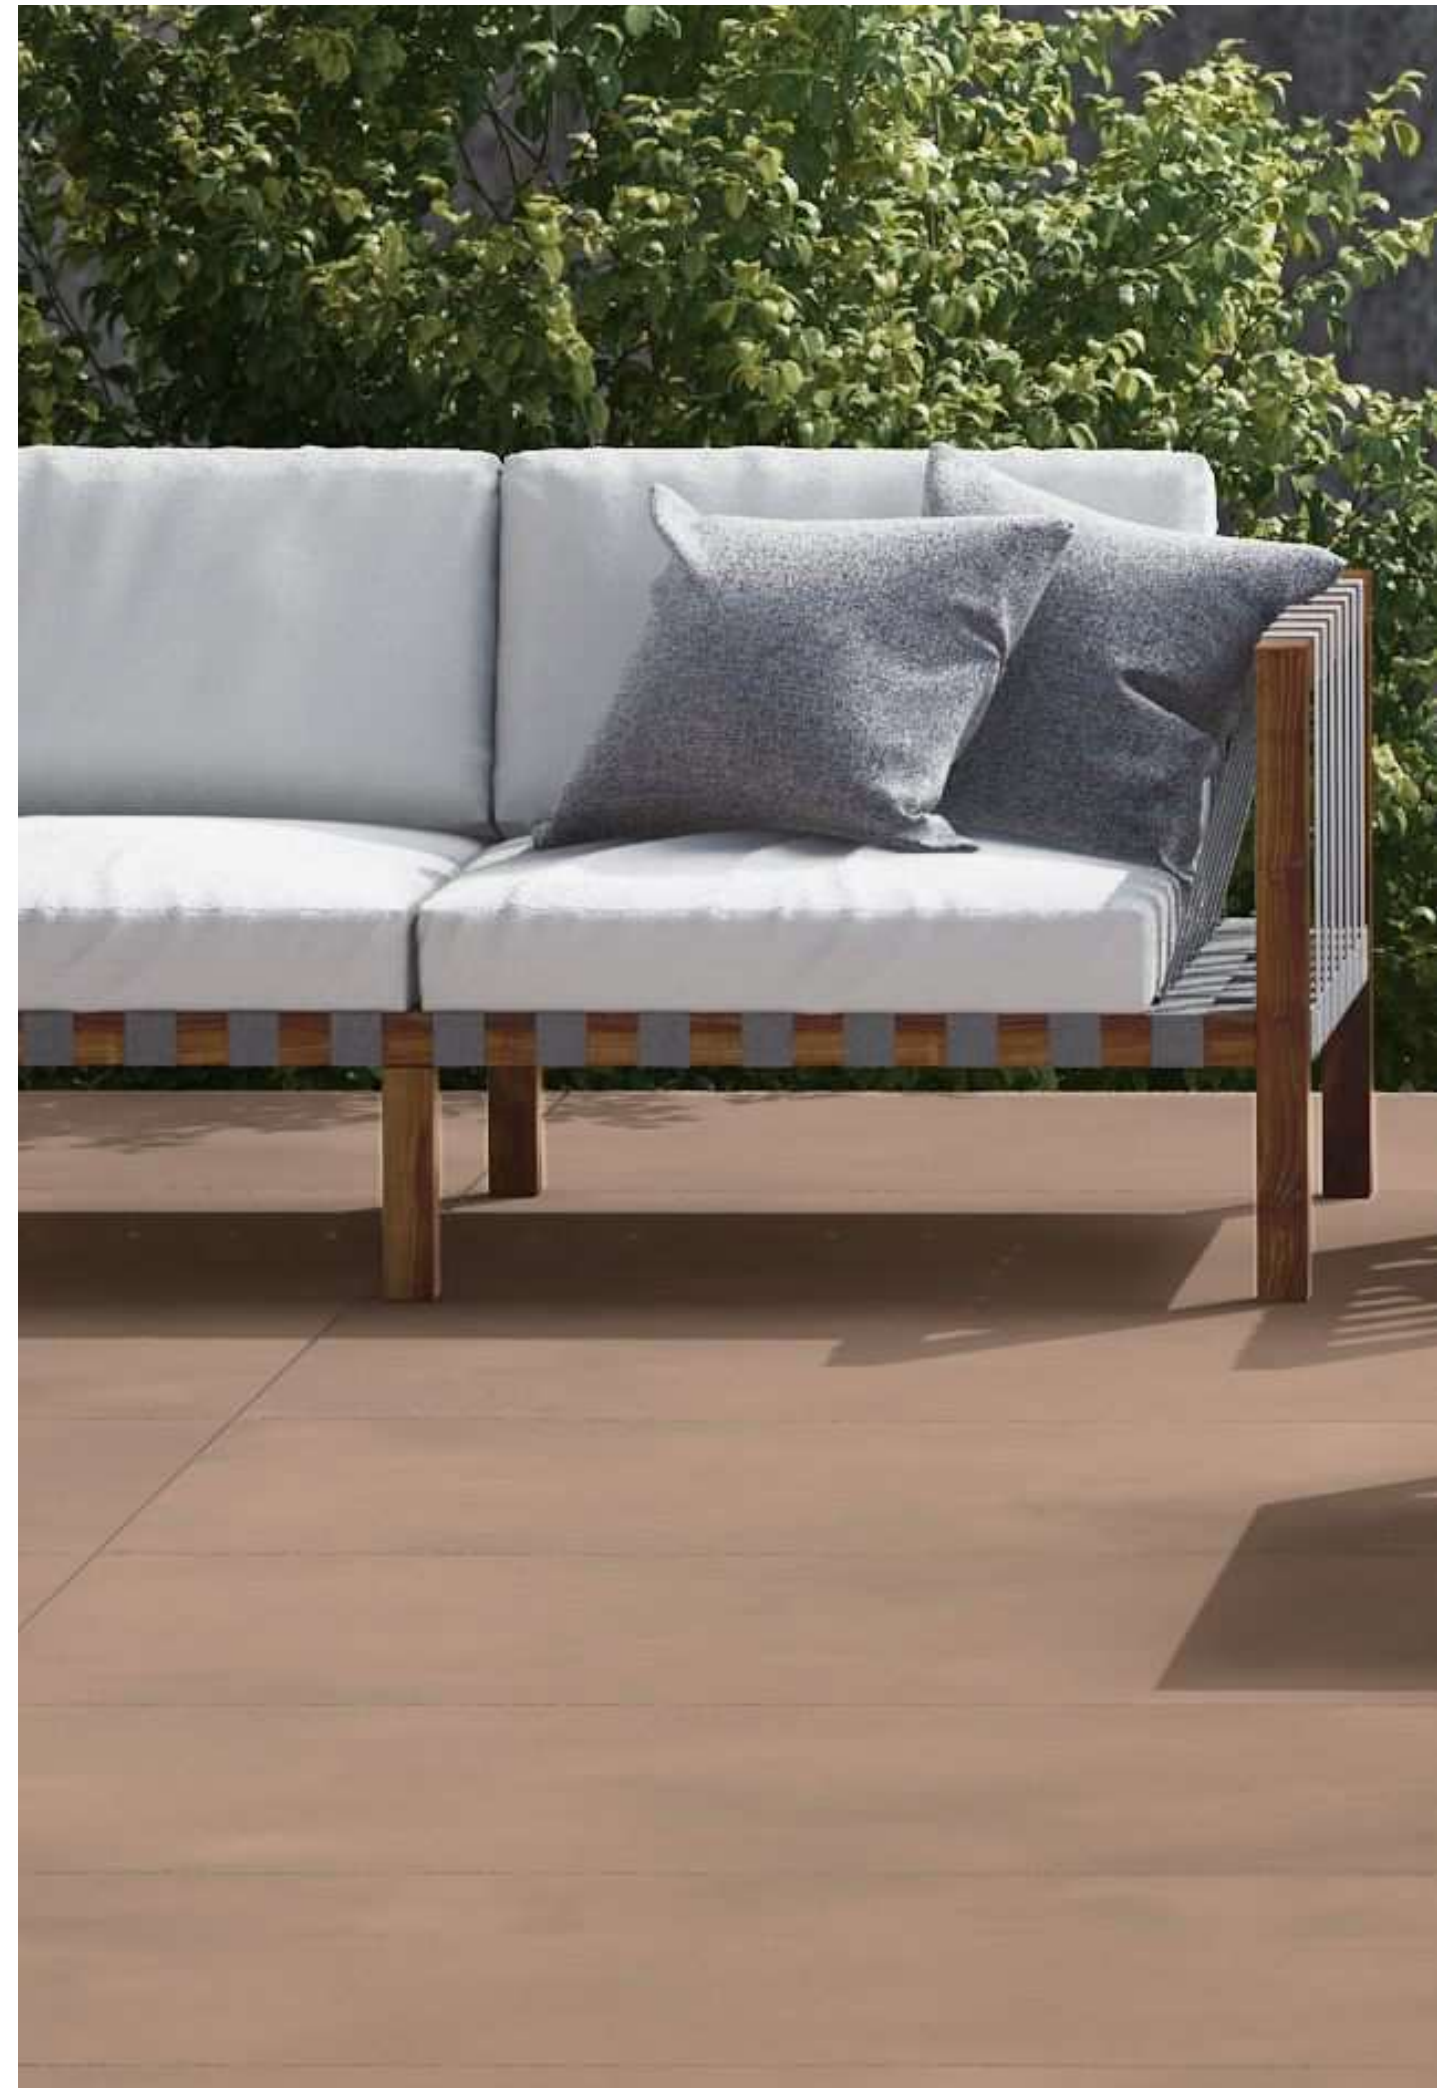

BIRCH RUST

60x120cm / Matt Surface

PIGMENTO
A Seamless Sensations ●●●●●

POLLENS®
— GRANITO —