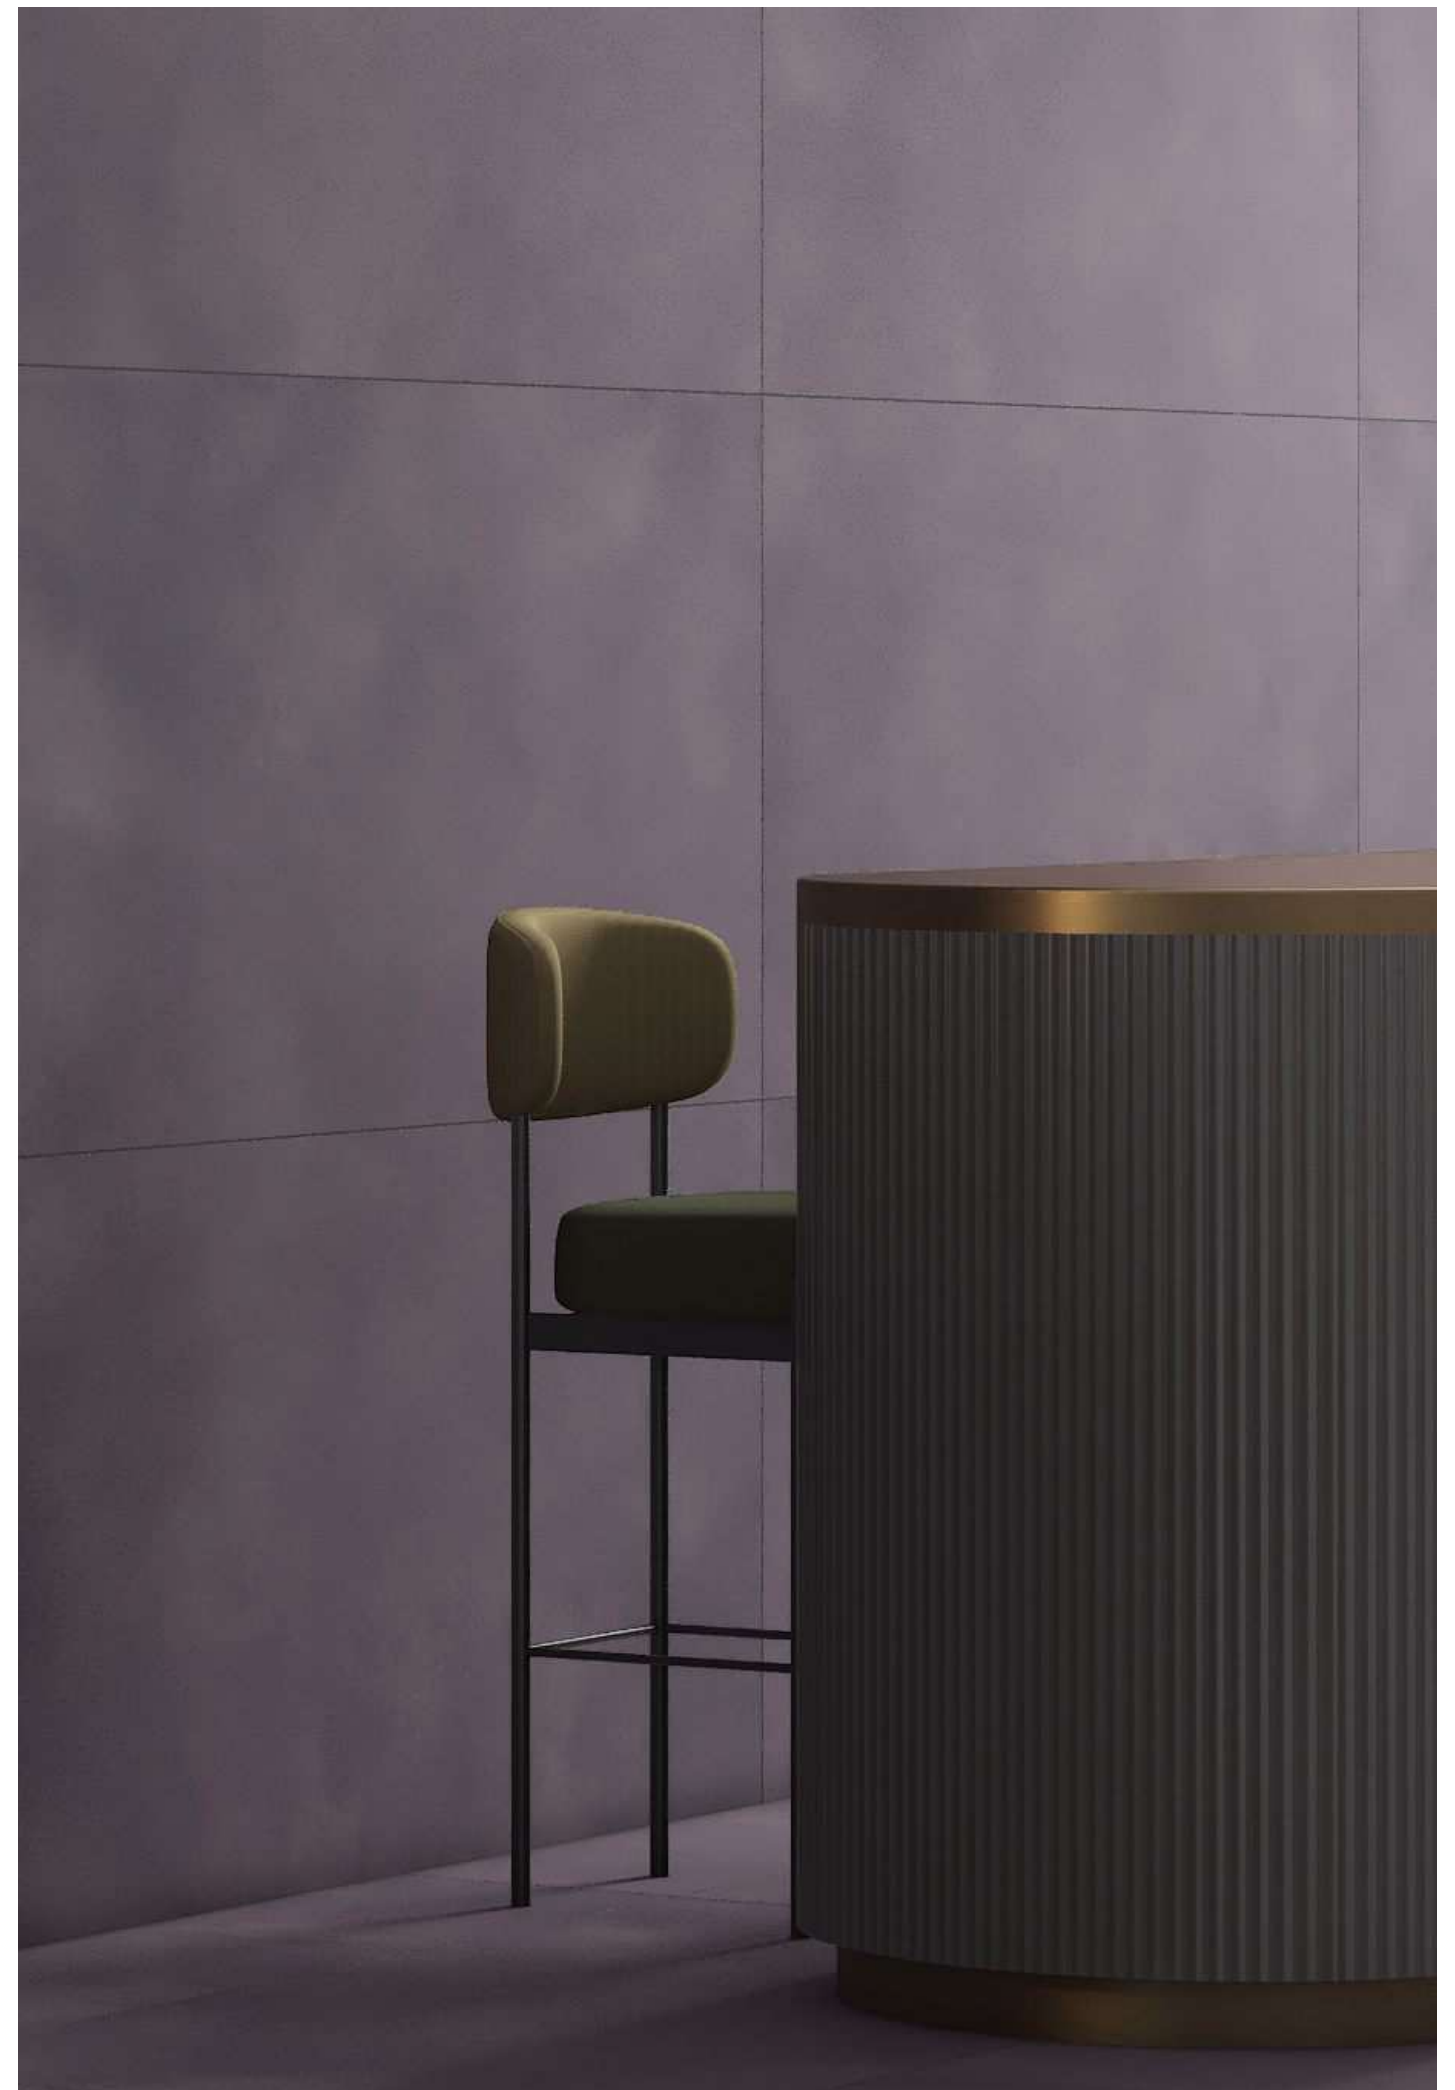

BIRCH GRAPE

60x120cm / Matt Surface

PIGMENTO
A Seamless Sensations ●●●●

POLLENS®
— GRANITO —