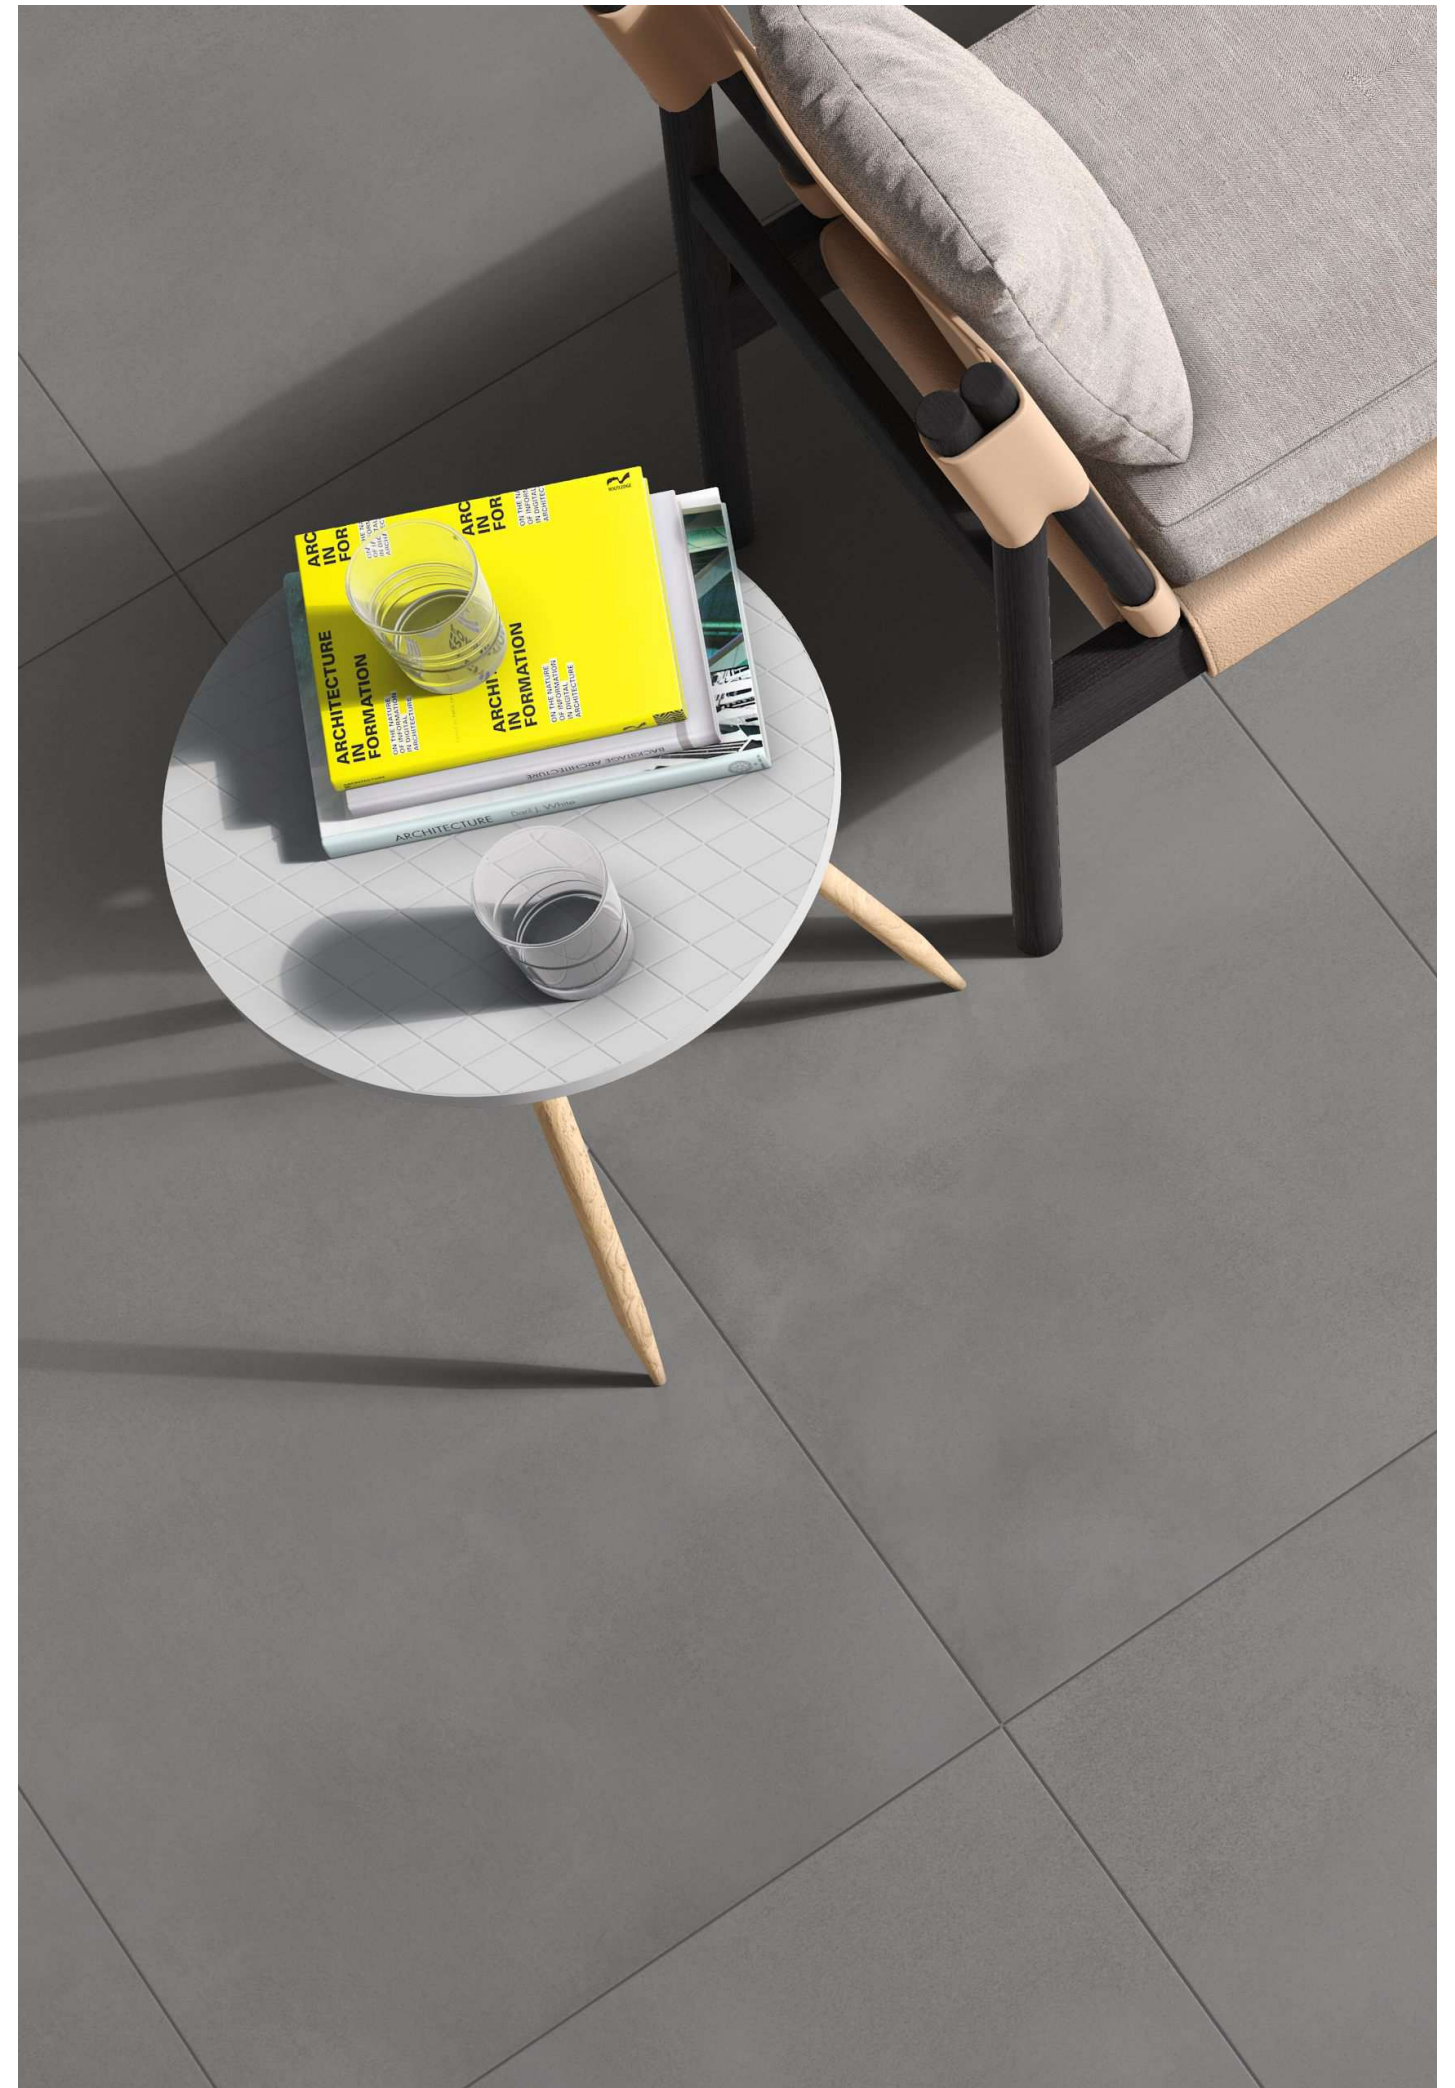

PIGMENTO
A Seamless Sensations ●●●●●

POLLENS®
— GRANITO —