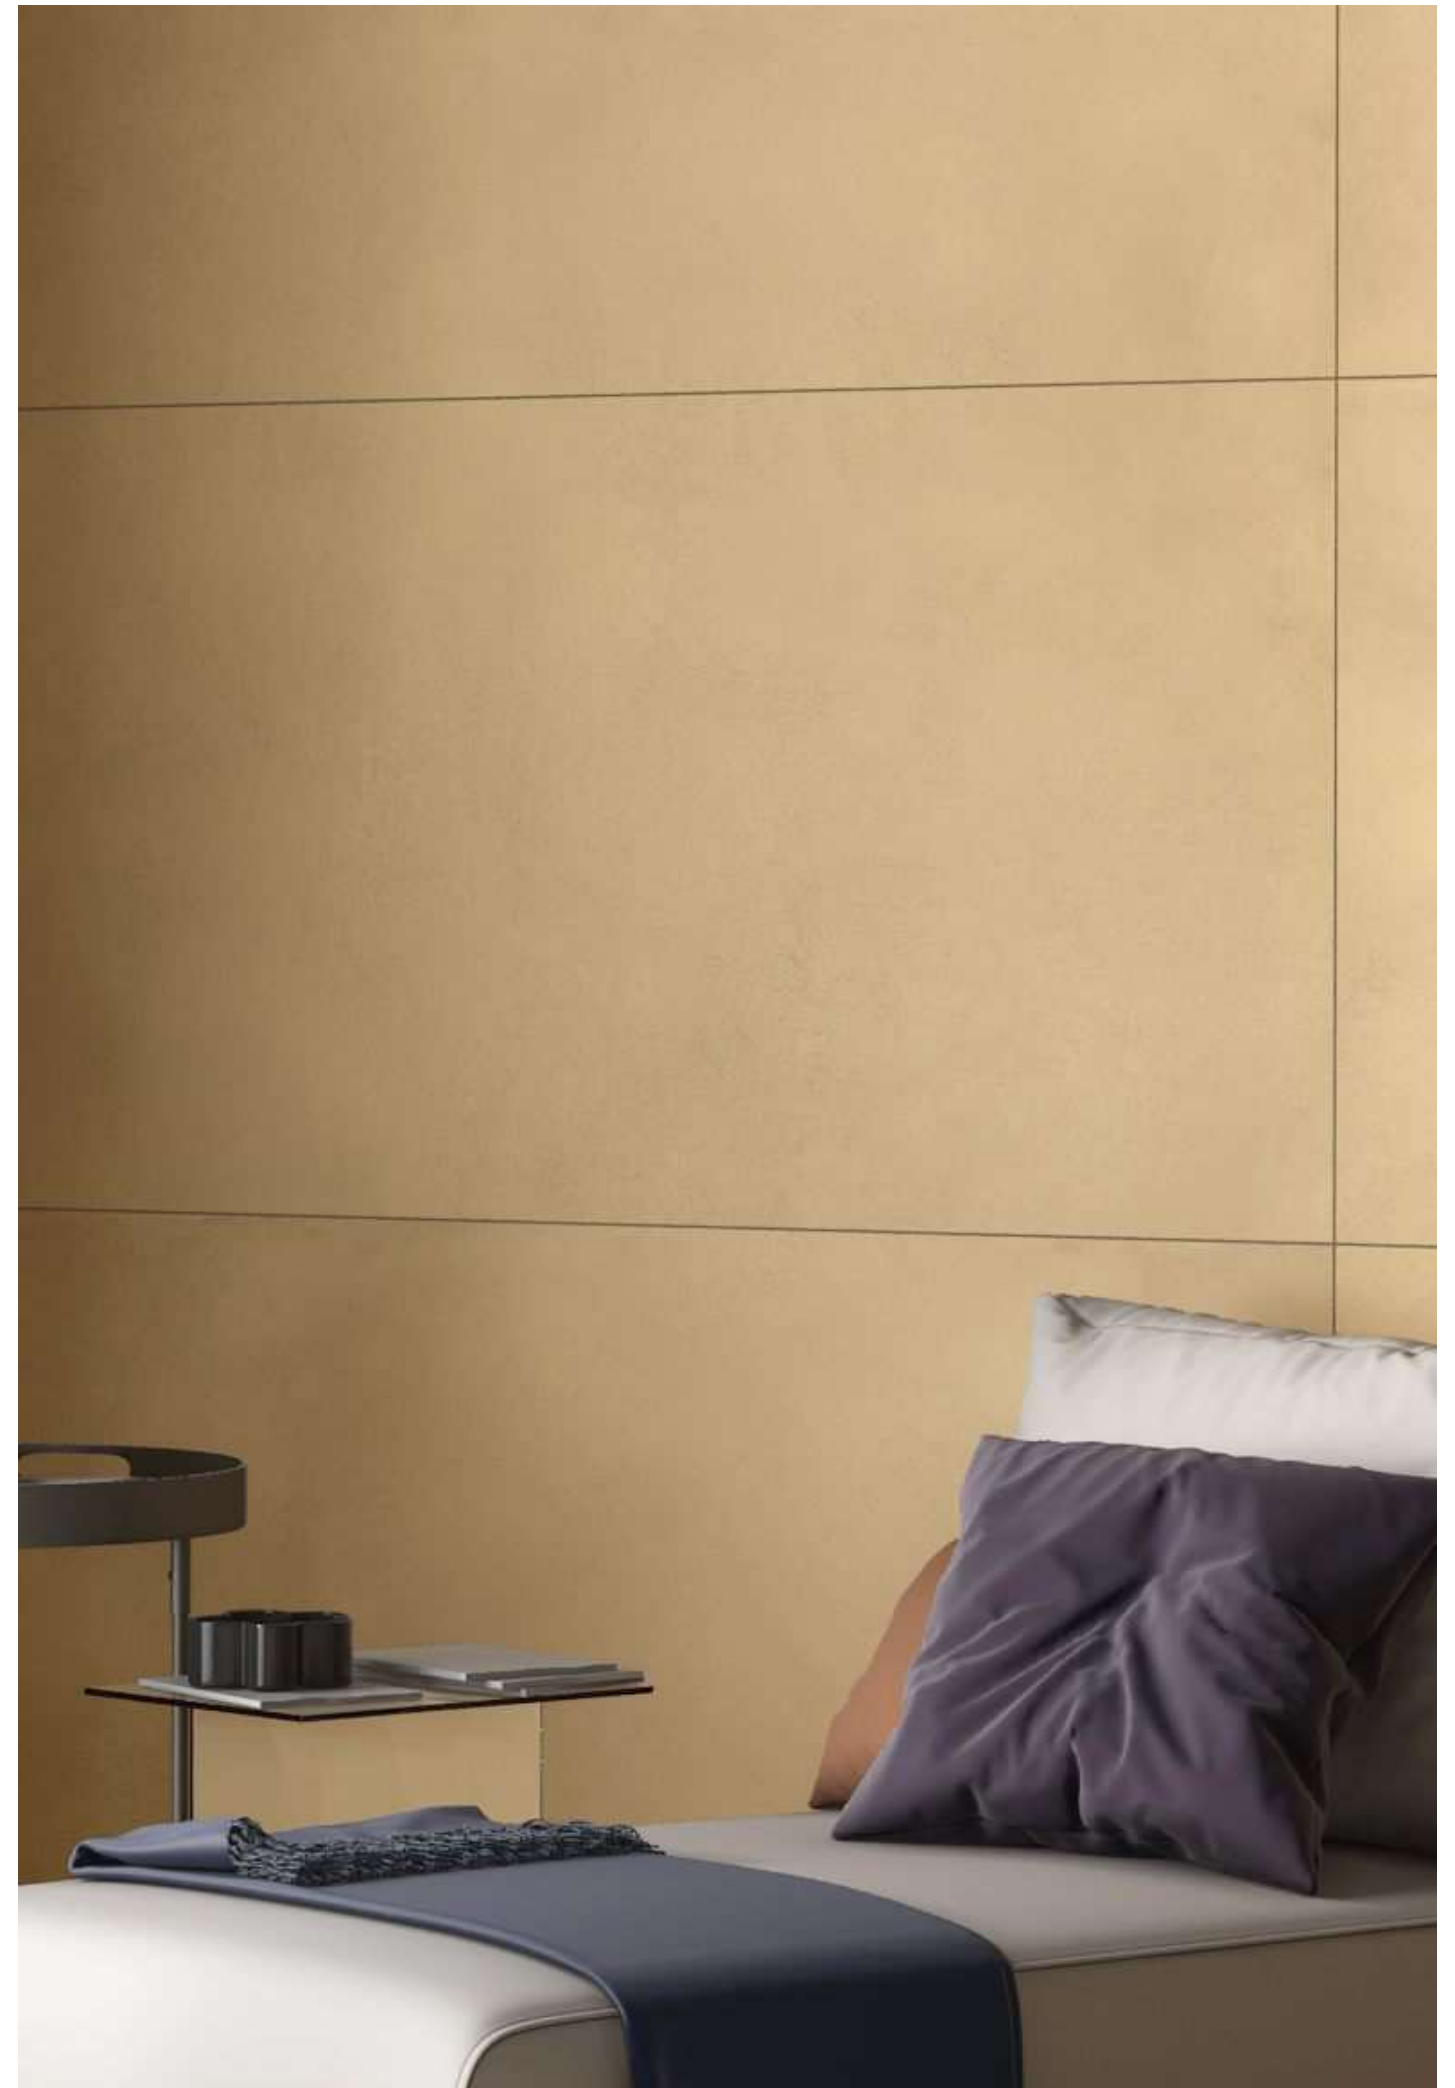

BIRCH SUNSHINE

60x120cm / Matt Surface

PIGMENTO
A Seamless Sensations ●●●●

POLLENS
— GRANITO —