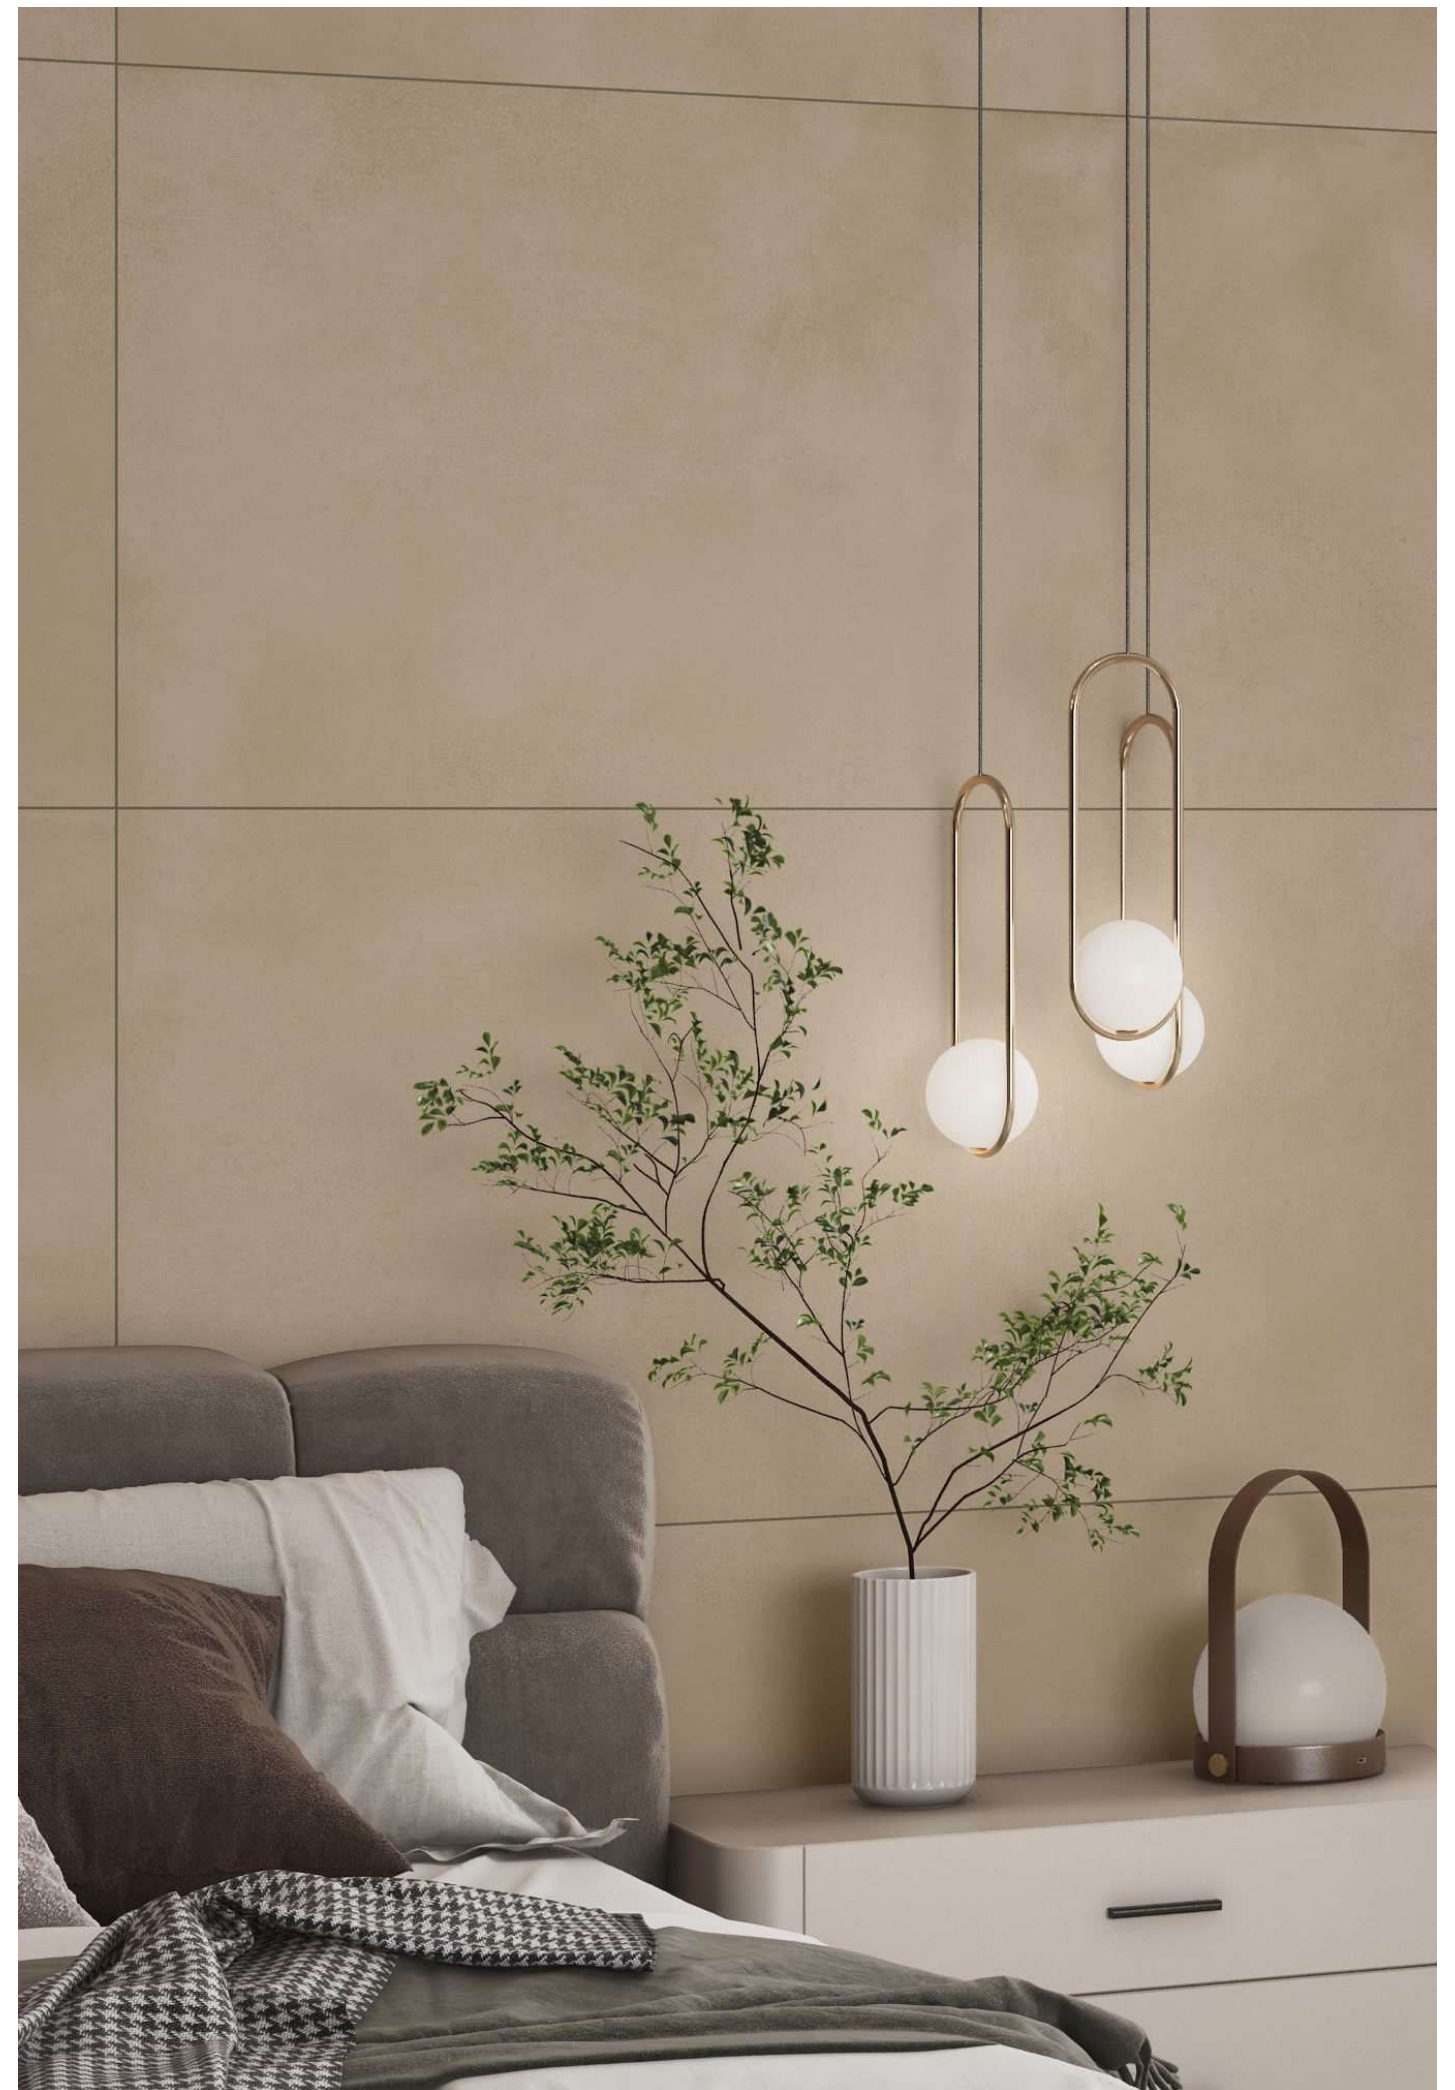

## LET THE MELODY OF SOFT COLORS FLOW FROM YOUR SPACE

The collection is crafted in the light of the spirited tradition and working with technology in the tow, we created dreamy surfaces that defy time and stand out in their natural glory. Wefts of soft colors delicately brush against each other without ever colliding, lending timeless artistry that accentuates your surfaces with the sophisticated elements of sublime grace and luxury inviting you to enjoy the cool ambiance.

**BIRCH BEIGE**

60x120cm / Matt Surface

**PIGMENTO**  
A Seamless Sensations ●●●●

**POLLENS**  
— GRANITO —

**BIRCH CARMEL**  
60x120cm / Matt Surface

**BIRCH CHARCOAL**  
60x120cm / Matt Surface

**PIGMENTO**  
A Seamless Sensations ●●●●●