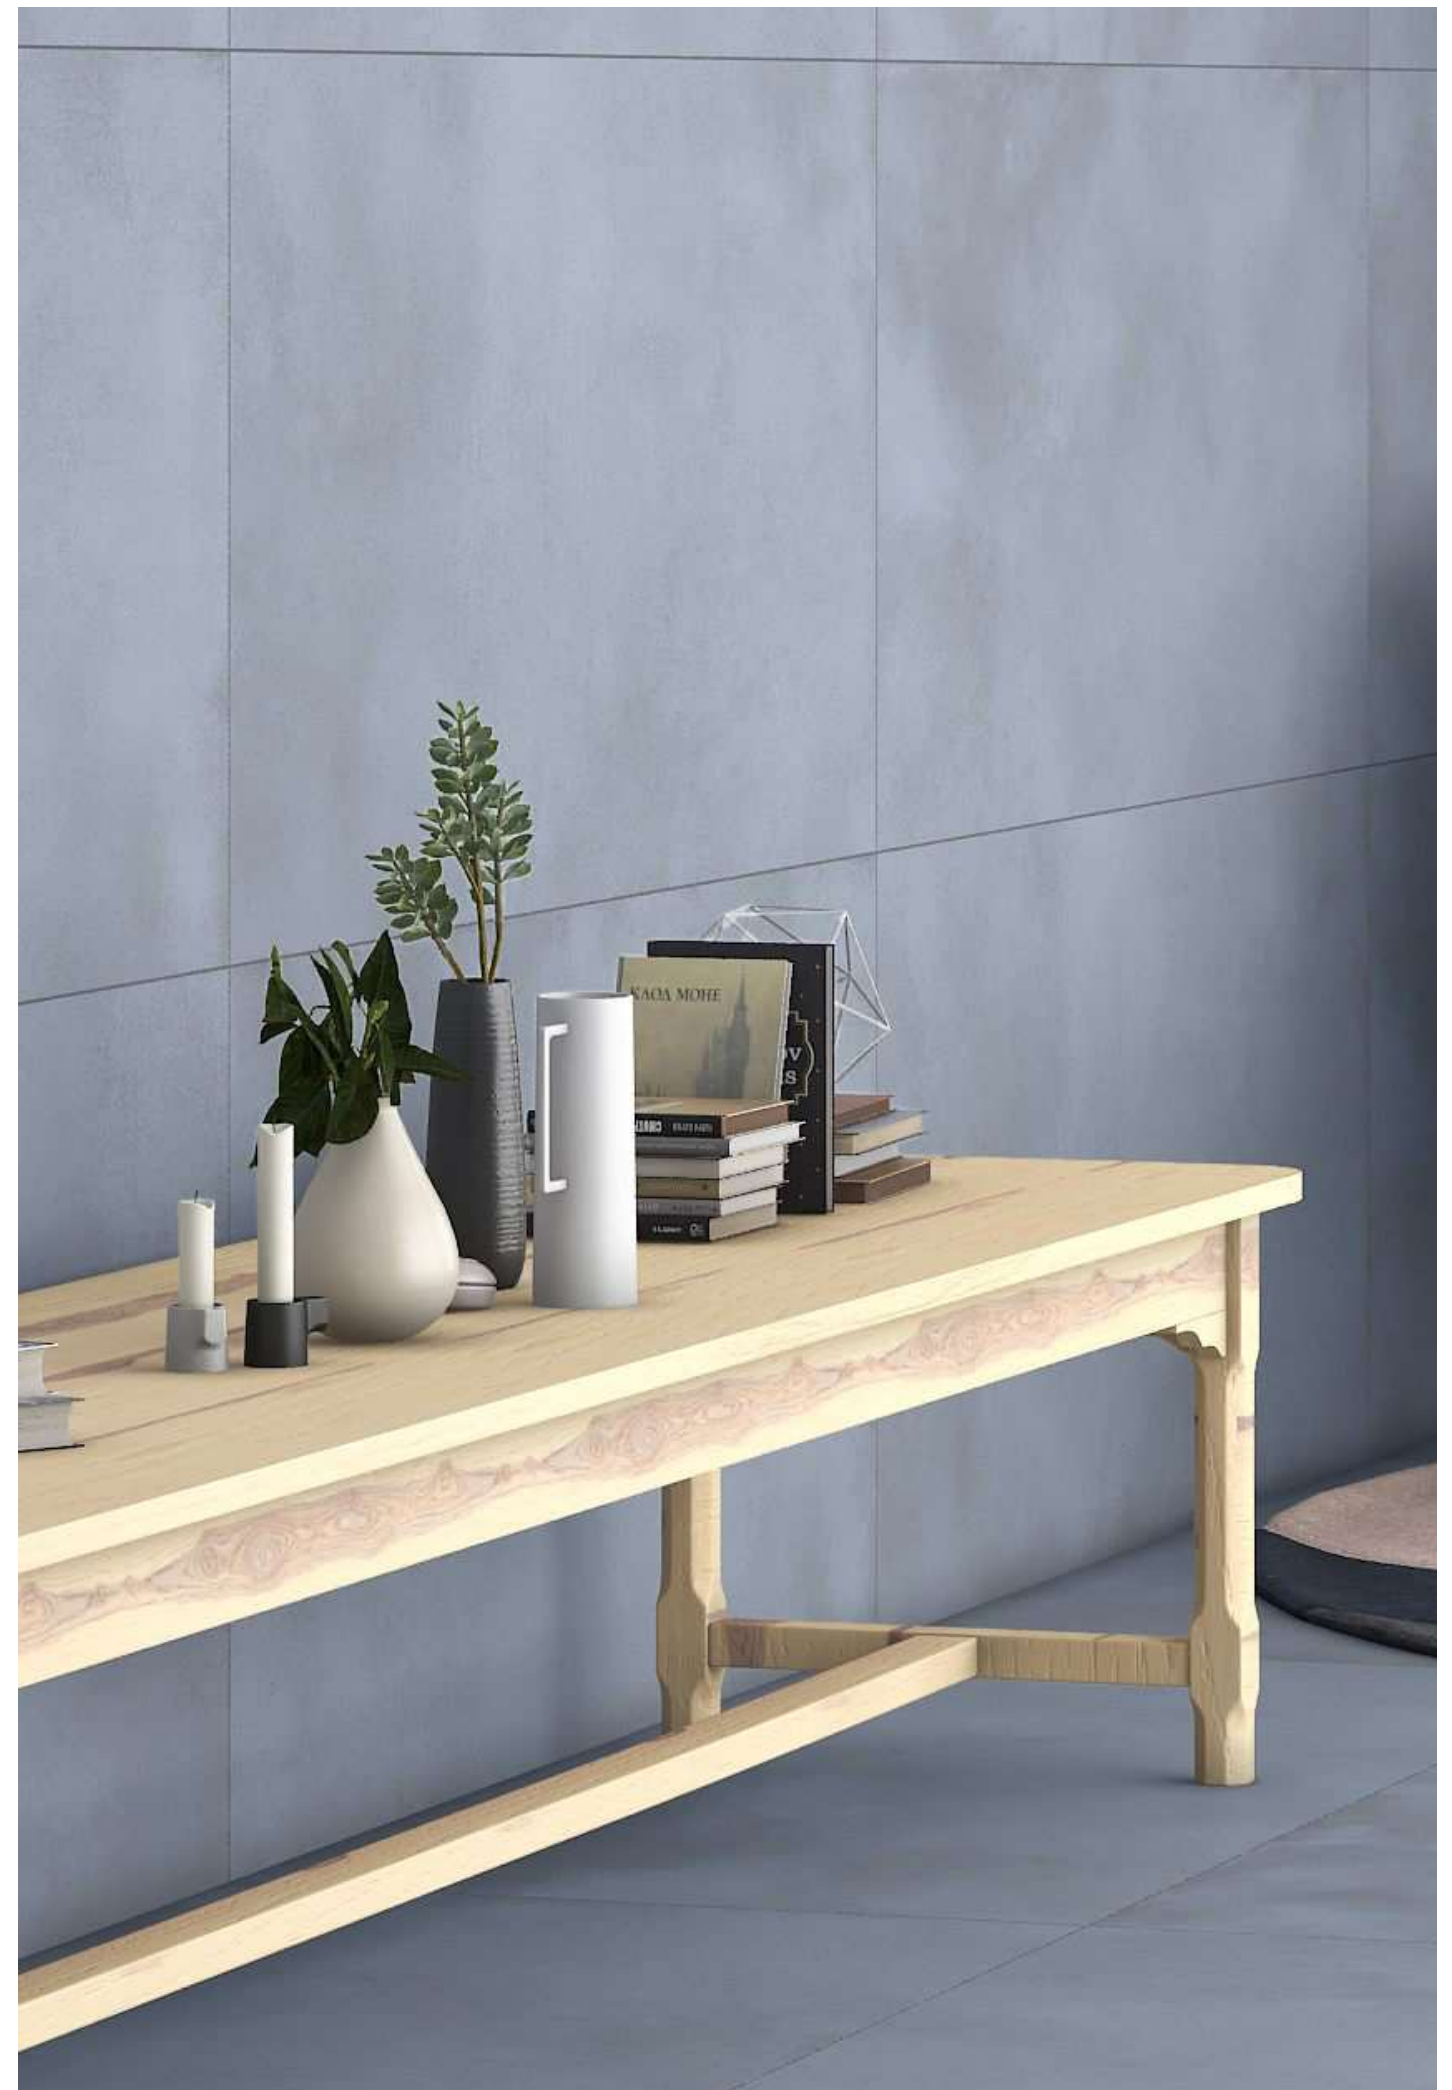

## BIRCH APRICOT

60x120cm / Matt Surface

**PIGMENTO**  
A Seamless Sensations ●●●●

**POLLENS**<sup>®</sup>  
— GRANITO —

**BIRCH DENIM**  
60x120cm / Matt Surface

**BIRCH GRAPE**

60x120cm / Matt Surface

**PIGMENTO**  
A Seamless Sensations ●●●●