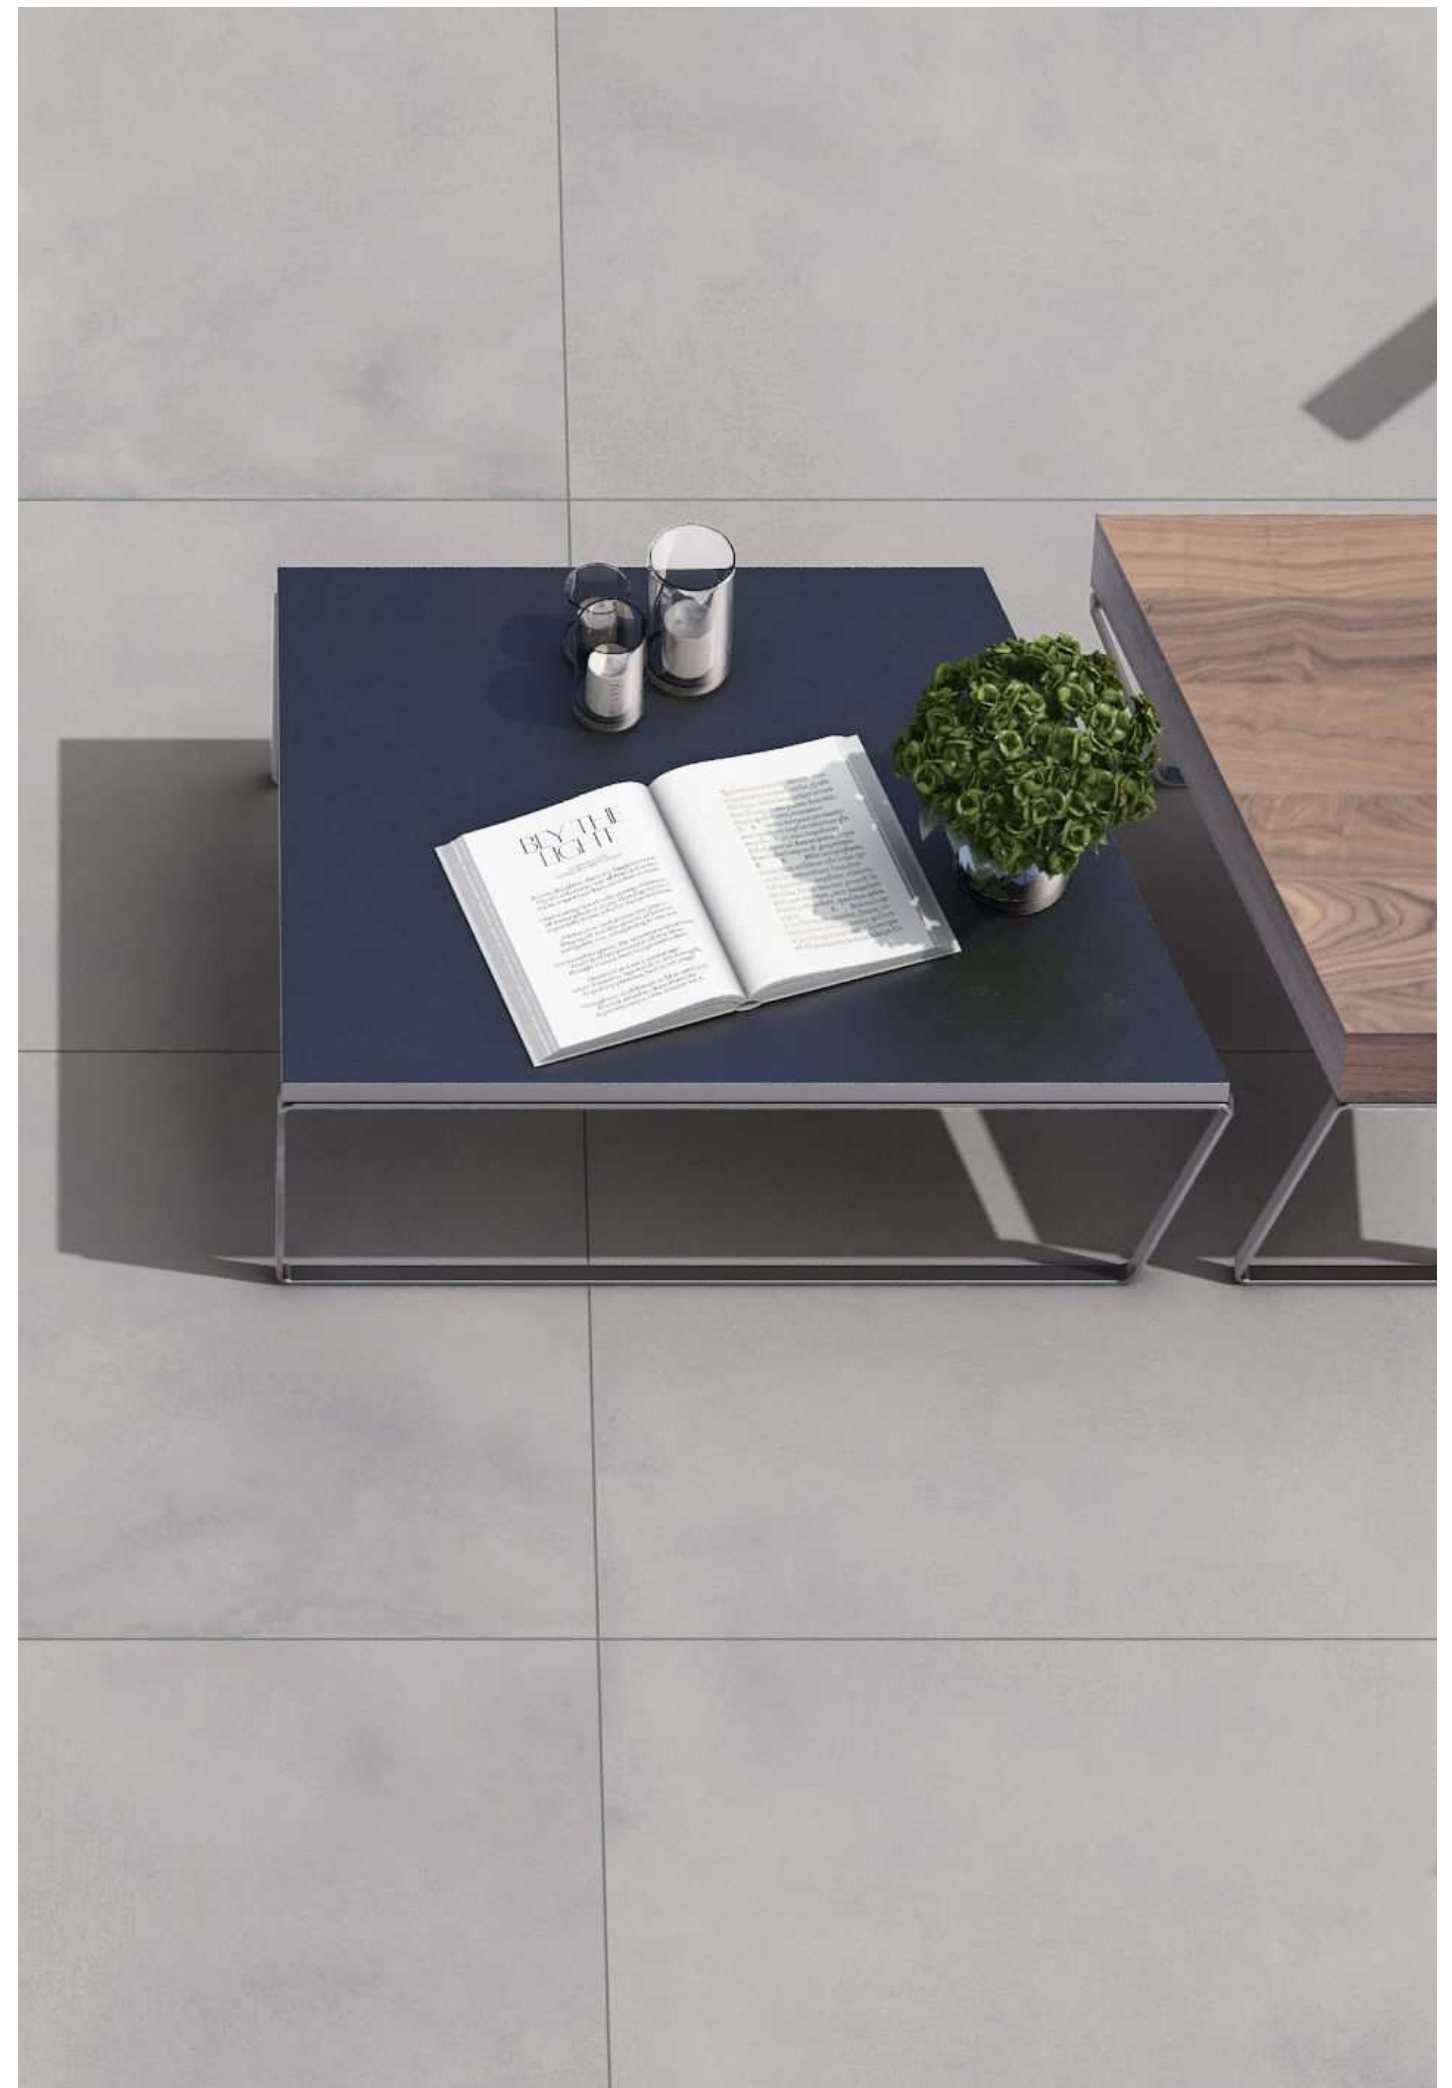

**BIRCH SILVER**

60x120cm / Matt Surface