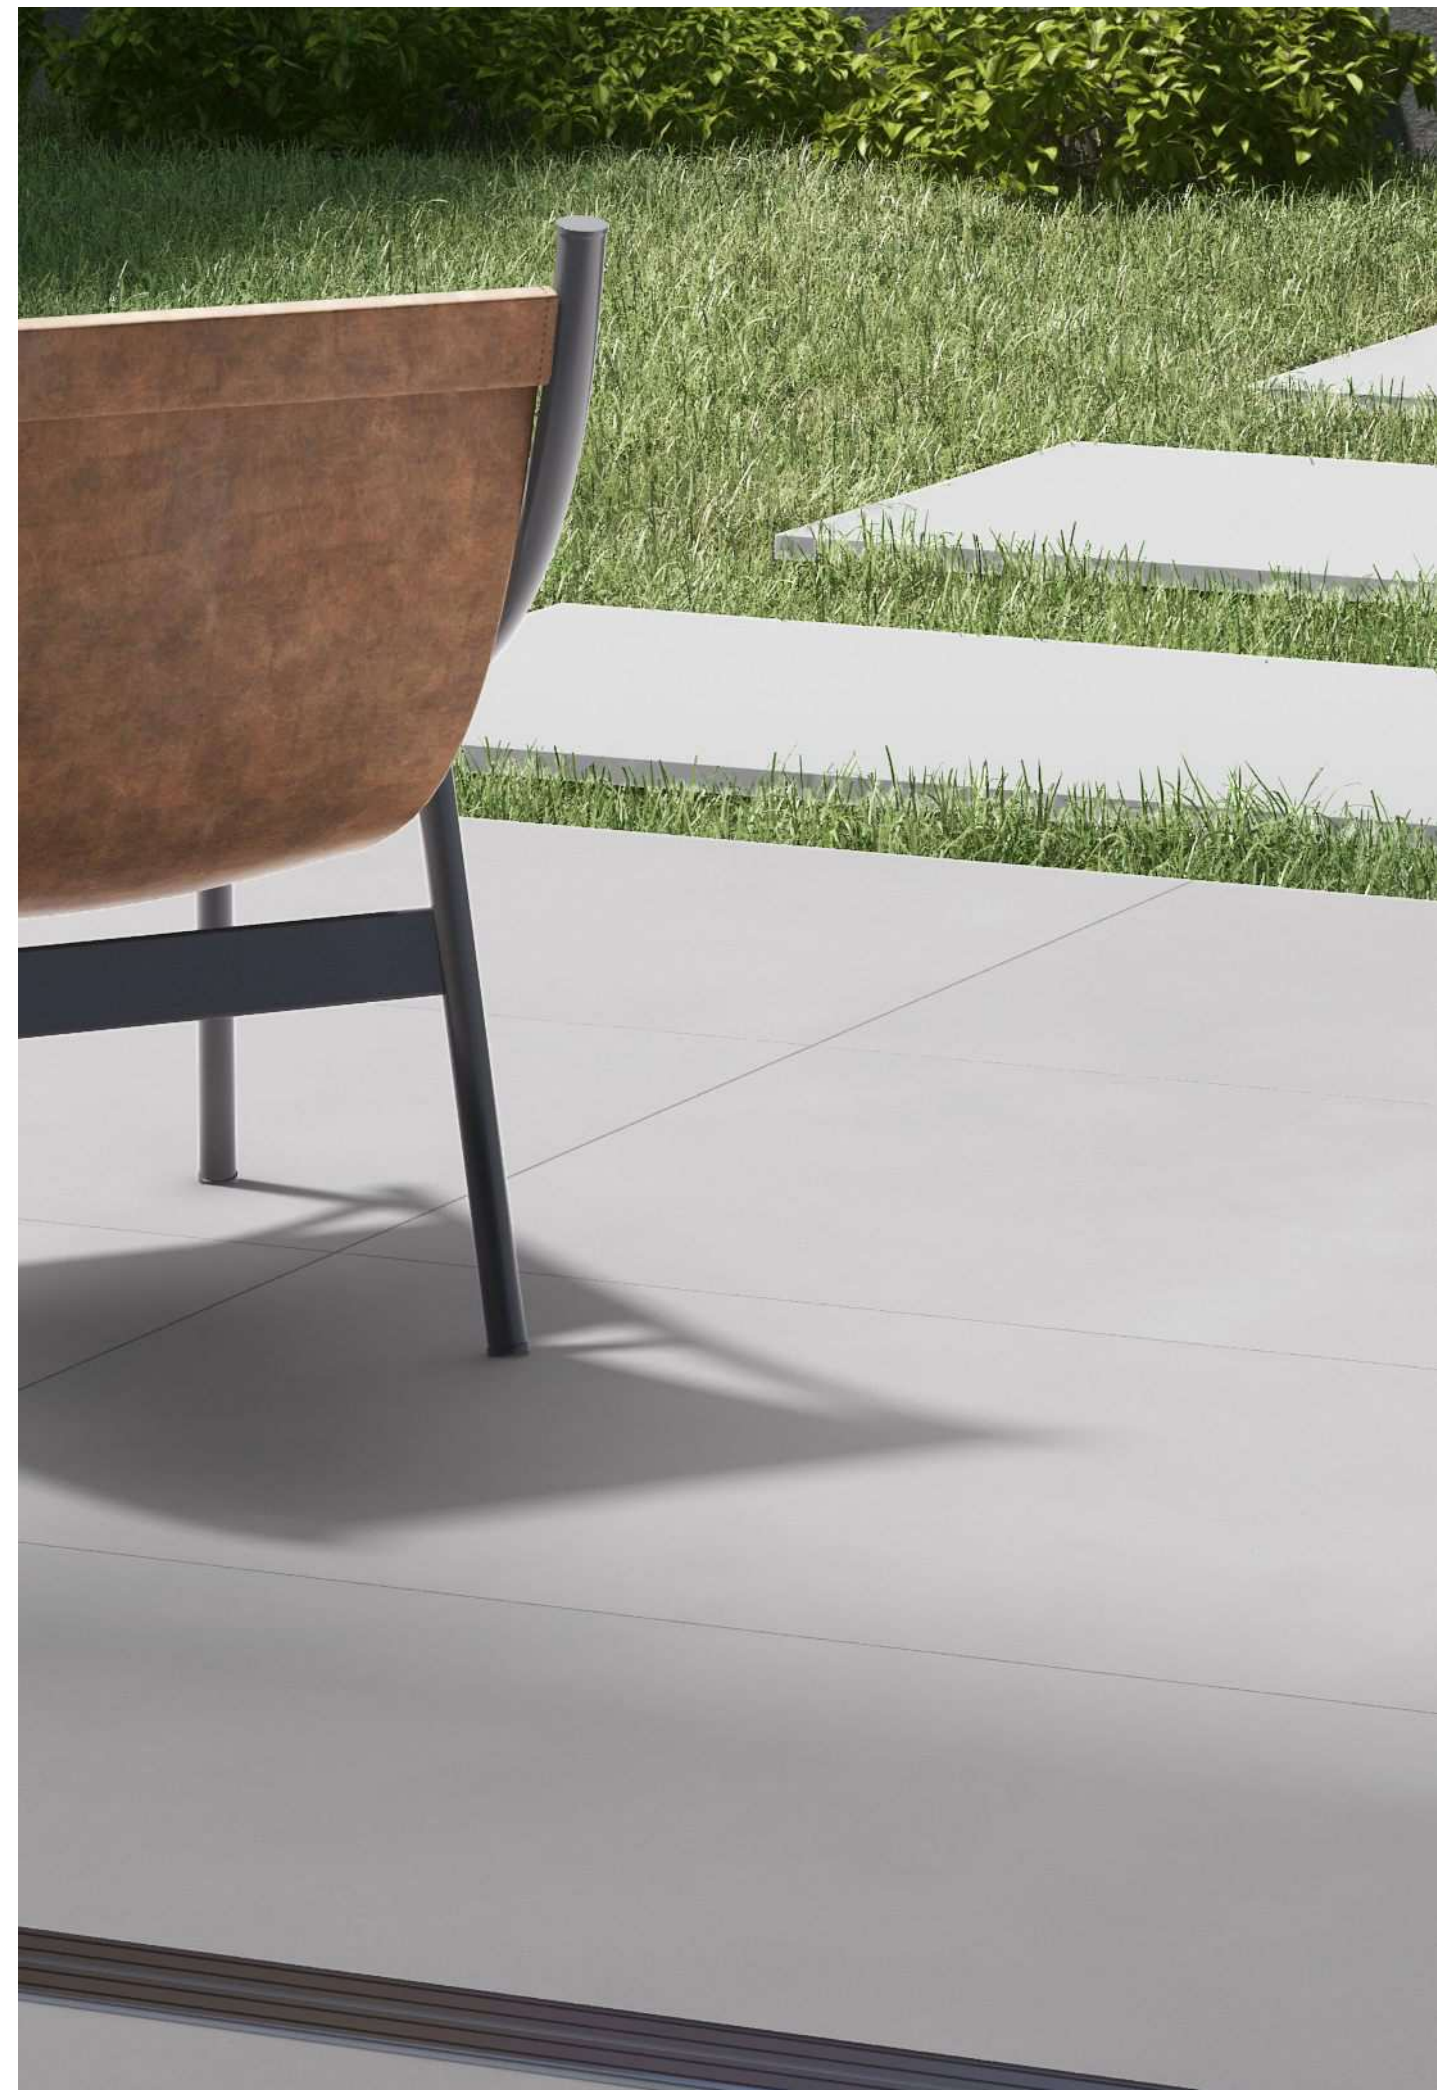

BIRCH SILVER

60x120cm / Matt Surface