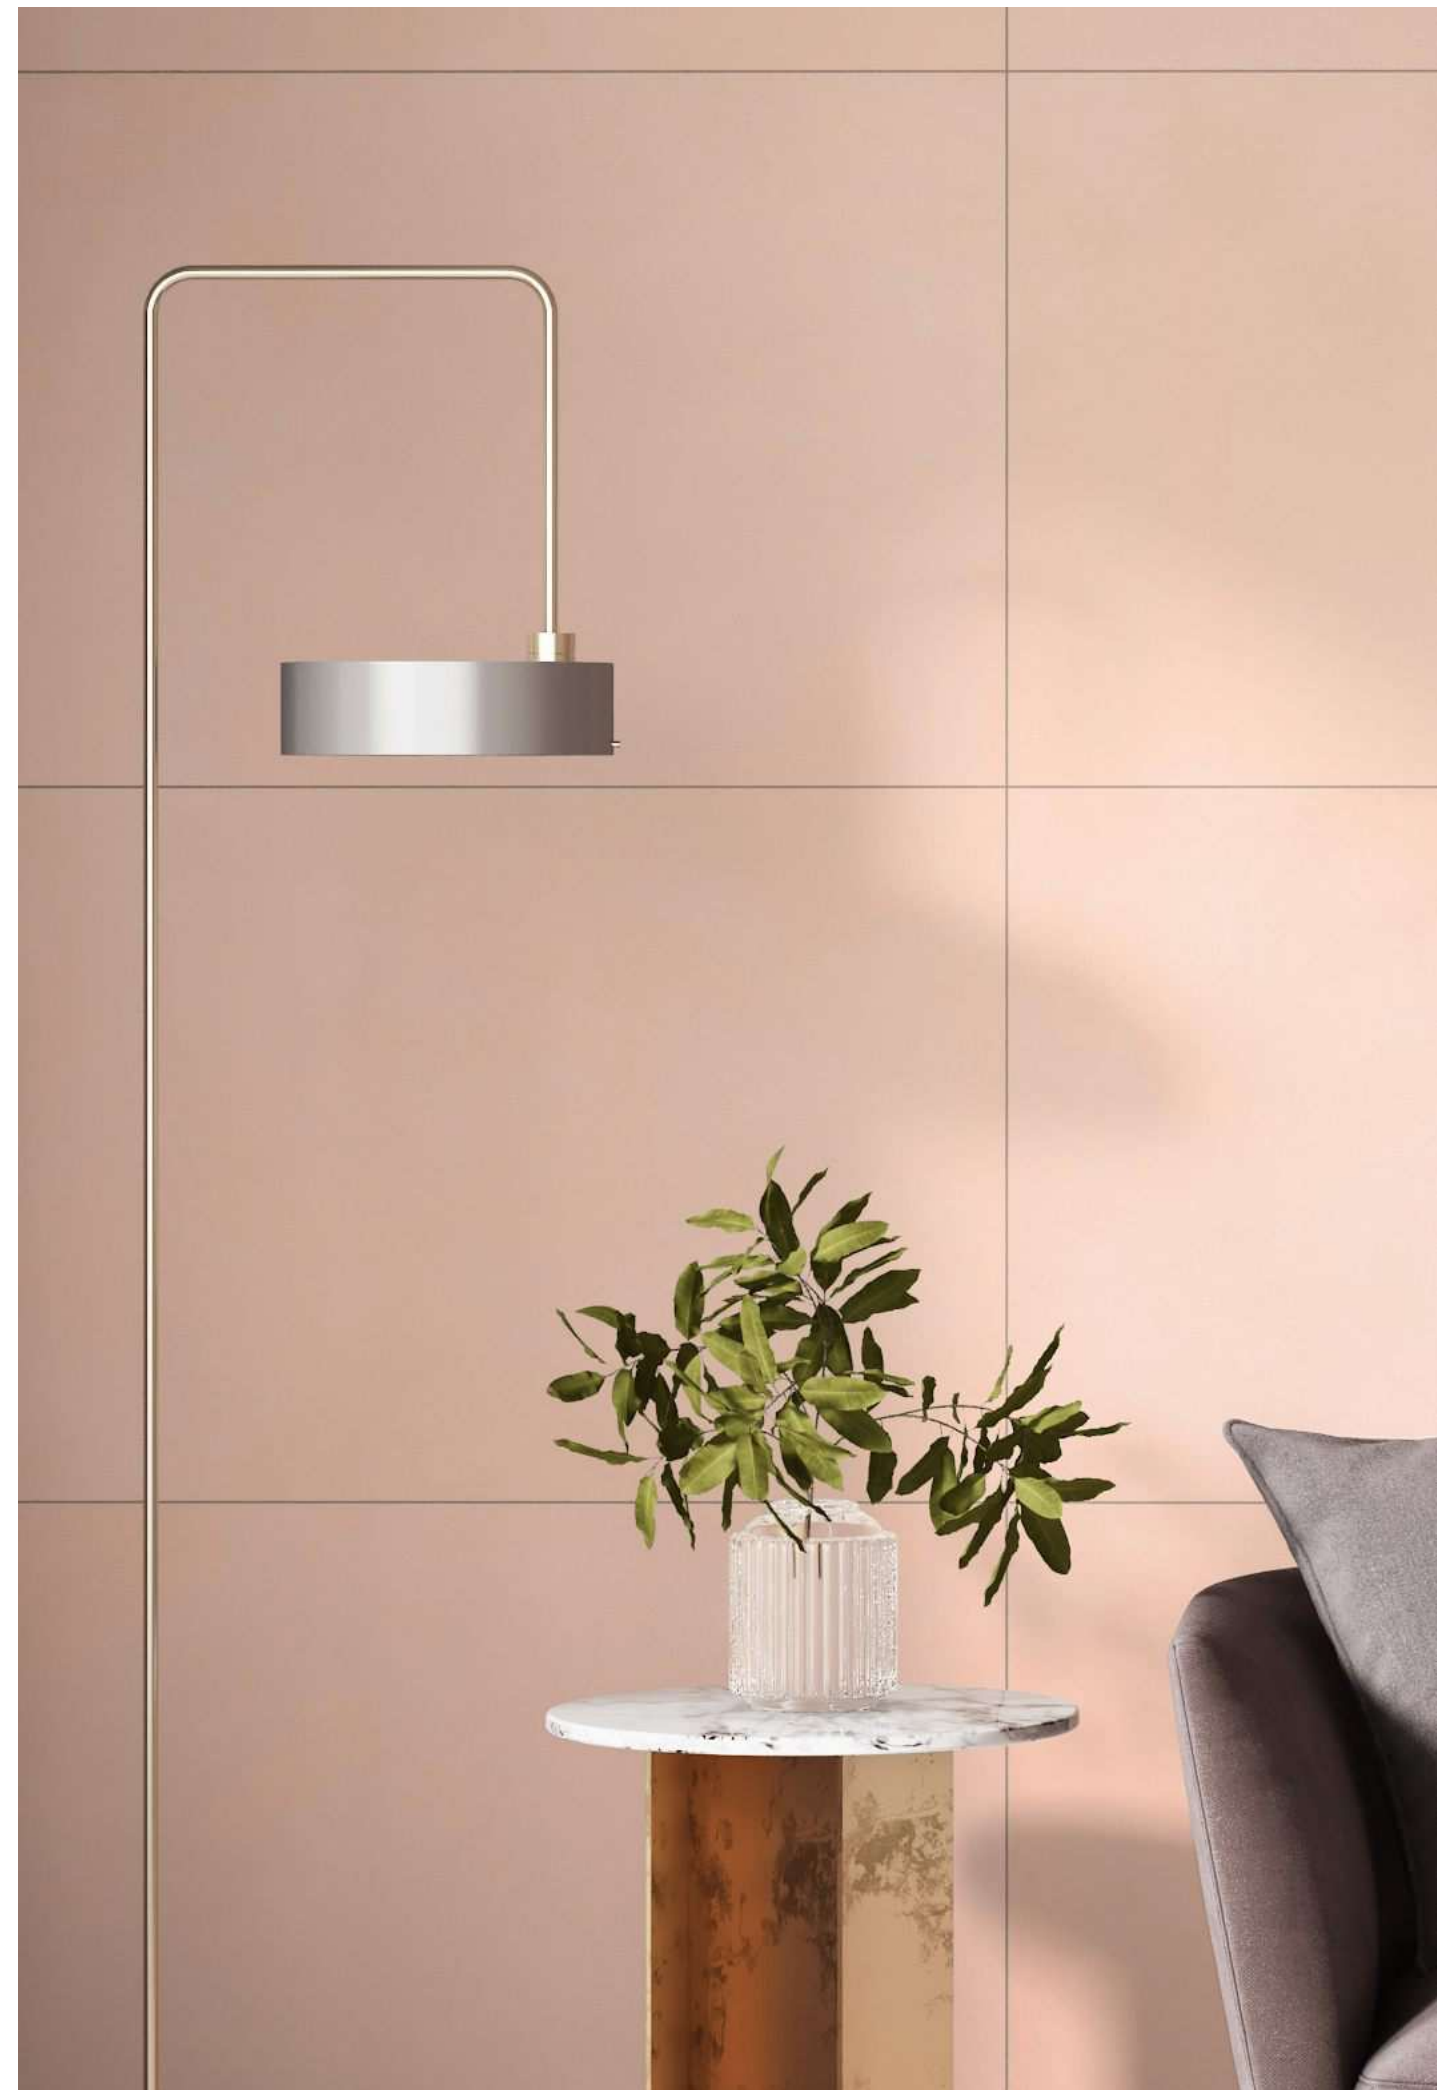

BIRCH PINK

60x120cm / Matt Surface

PIGMENTO
A Seamless Sensations ●●●●●

POLLENS®
— GRANITO —