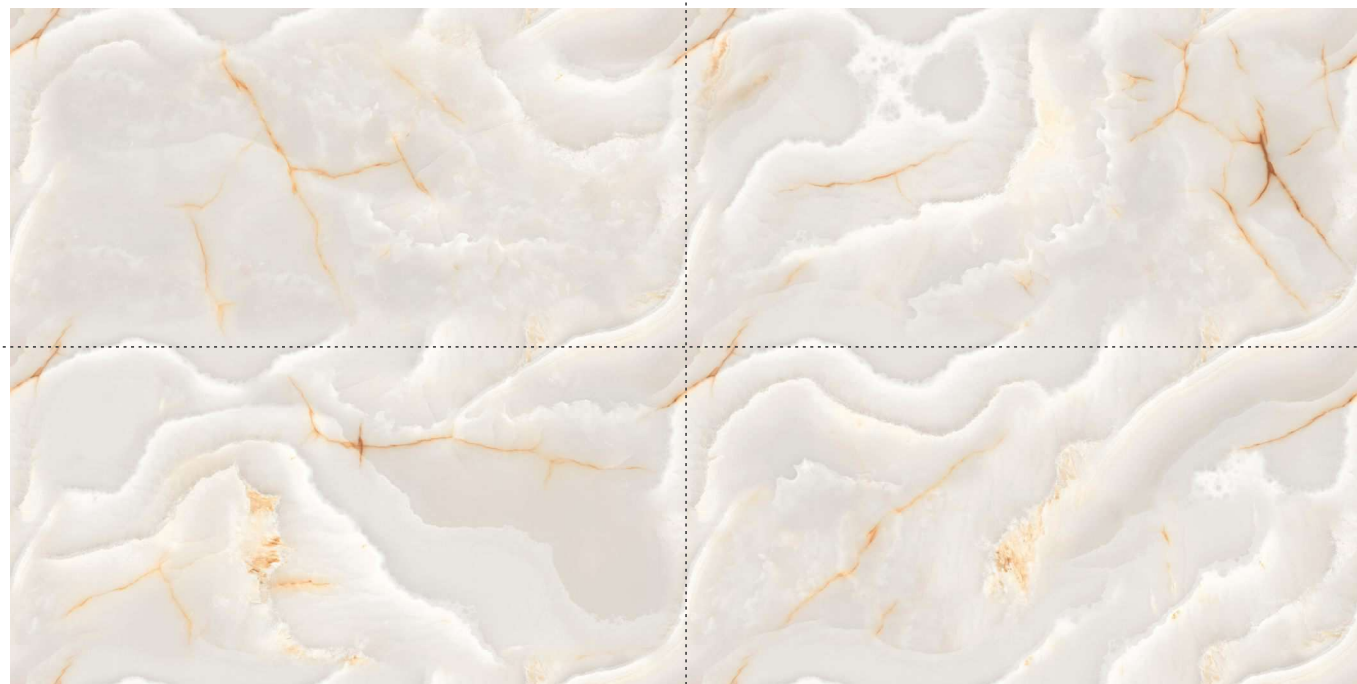

ELIZA NATURAL

SIZE : 600x1200mm

FINISH : Polished Surface

DESIGN VARIANT : 4 Randoms