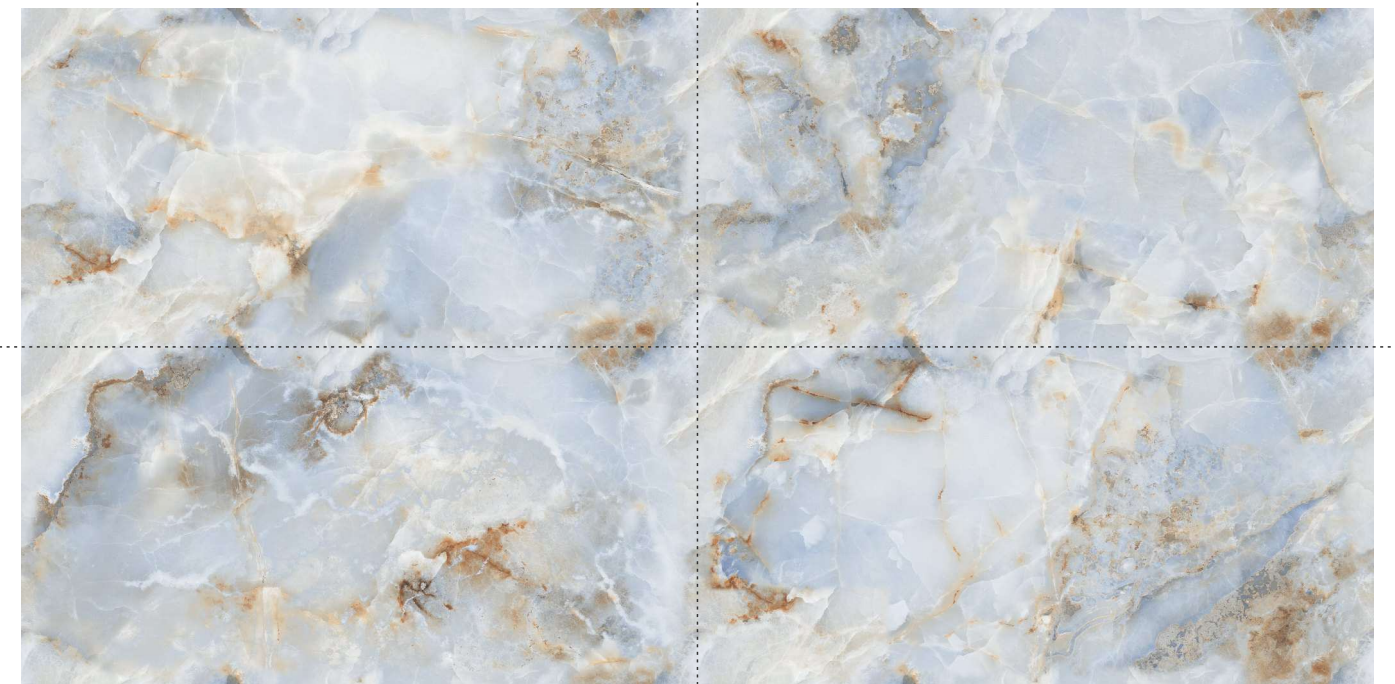

## VOLAKAS BLUE

SIZE : 600x1200mm

FINISH : Polished Surface

DESIGN VARIANT : 4 Randoms