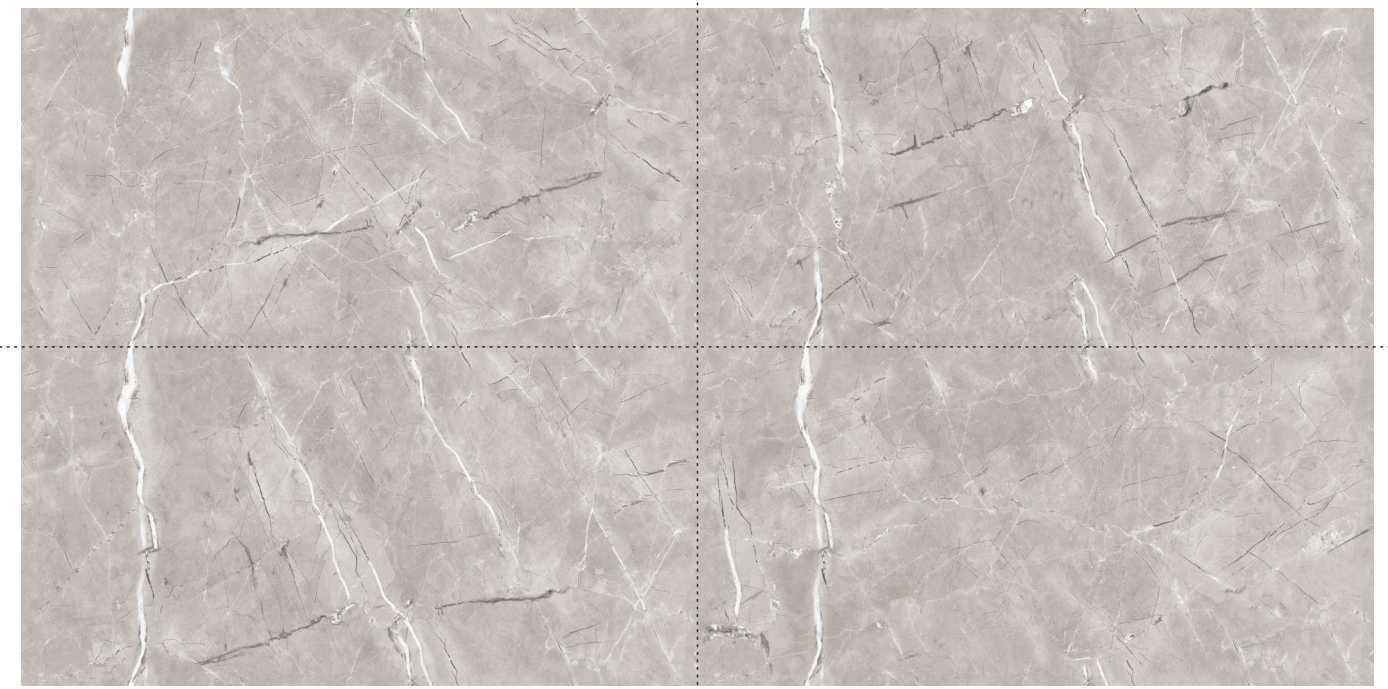

PULPIS BROWN

SIZE : 600x1200mm

FINISH : Polished Surface

DESIGN VARIANT : 4 Randoms