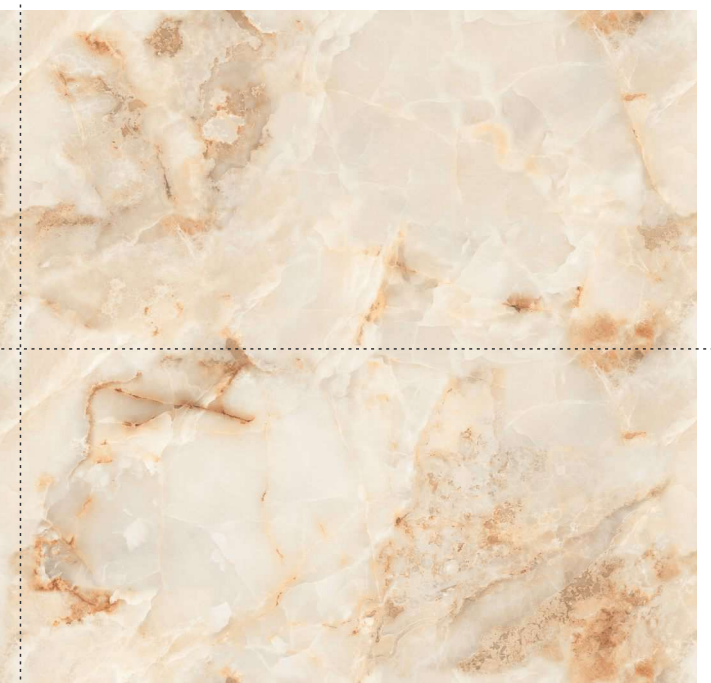

VOLAKAS CREMA

SIZE : 600x1200mm

FINISH : Polished Surface

DESIGN VARIANT : 4 Randoms