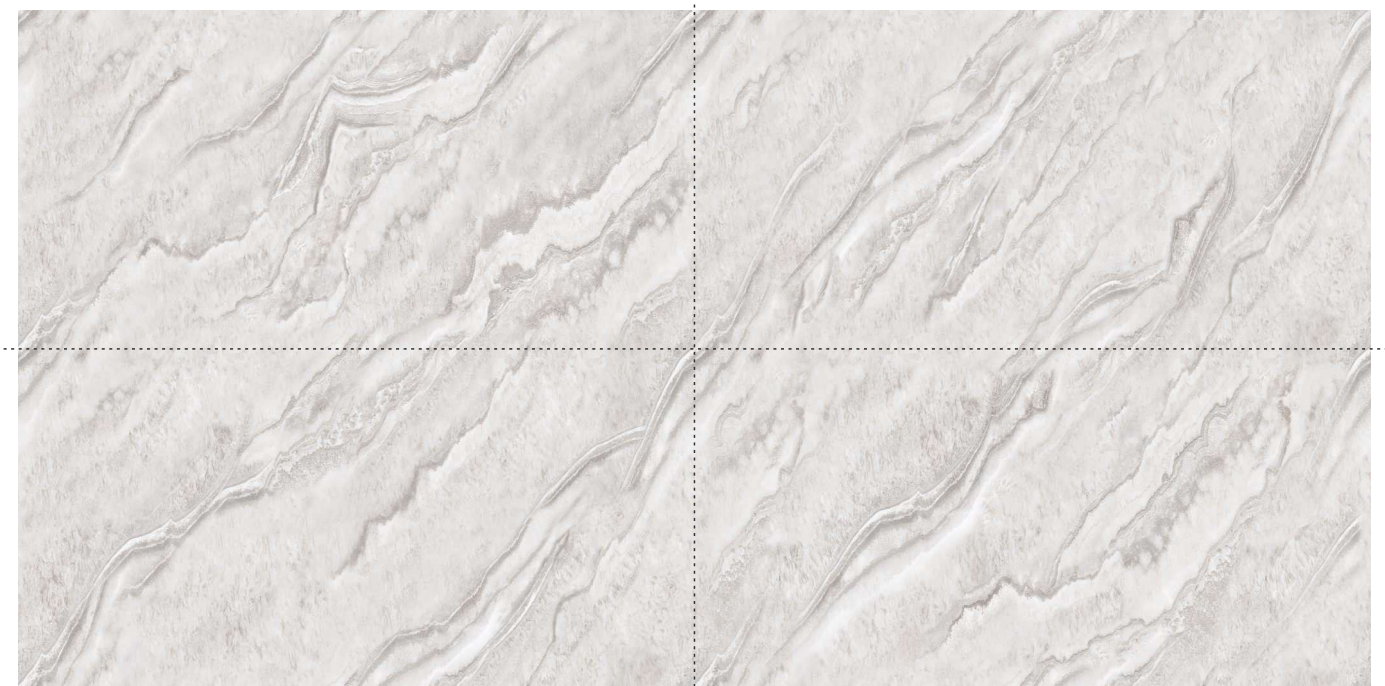

ELICA GREY

SIZE : 600x1200mm

FINISH : Polished Surface

DESIGN VARIANT : 4 Randoms