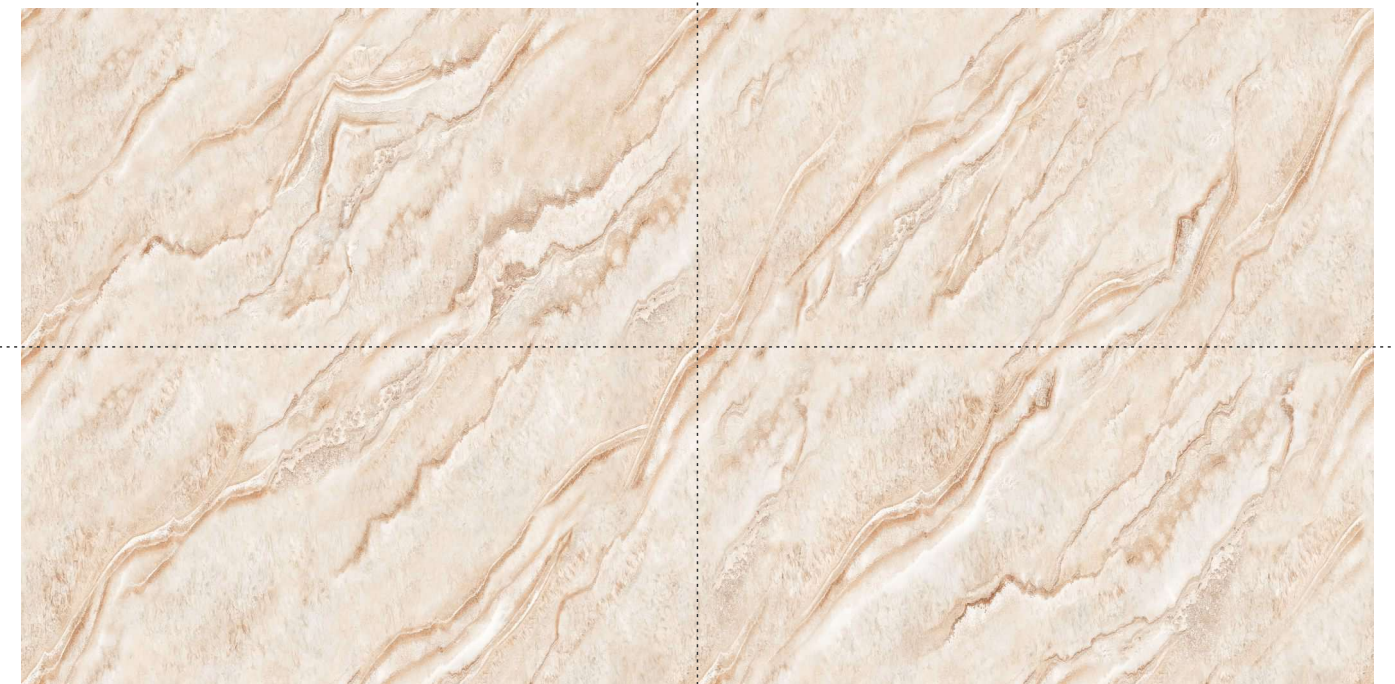

ELICA BEIGE

SIZE : 600x1200mm

FINISH : Polished Surface

DESIGN VARIANT : 4 Randoms