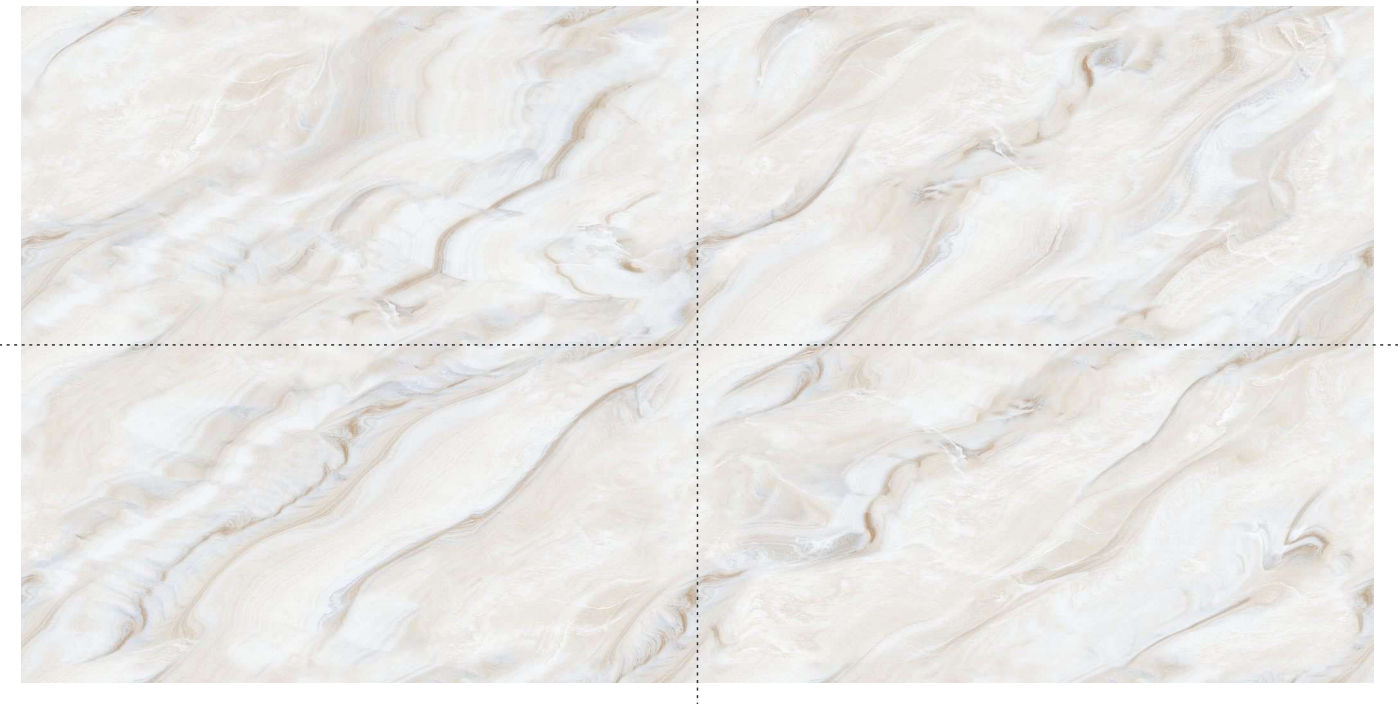

JEM VENILA

SIZE : 600x1200mm

FINISH : Polished Surface

DESIGN VARIANT : 4 Randoms