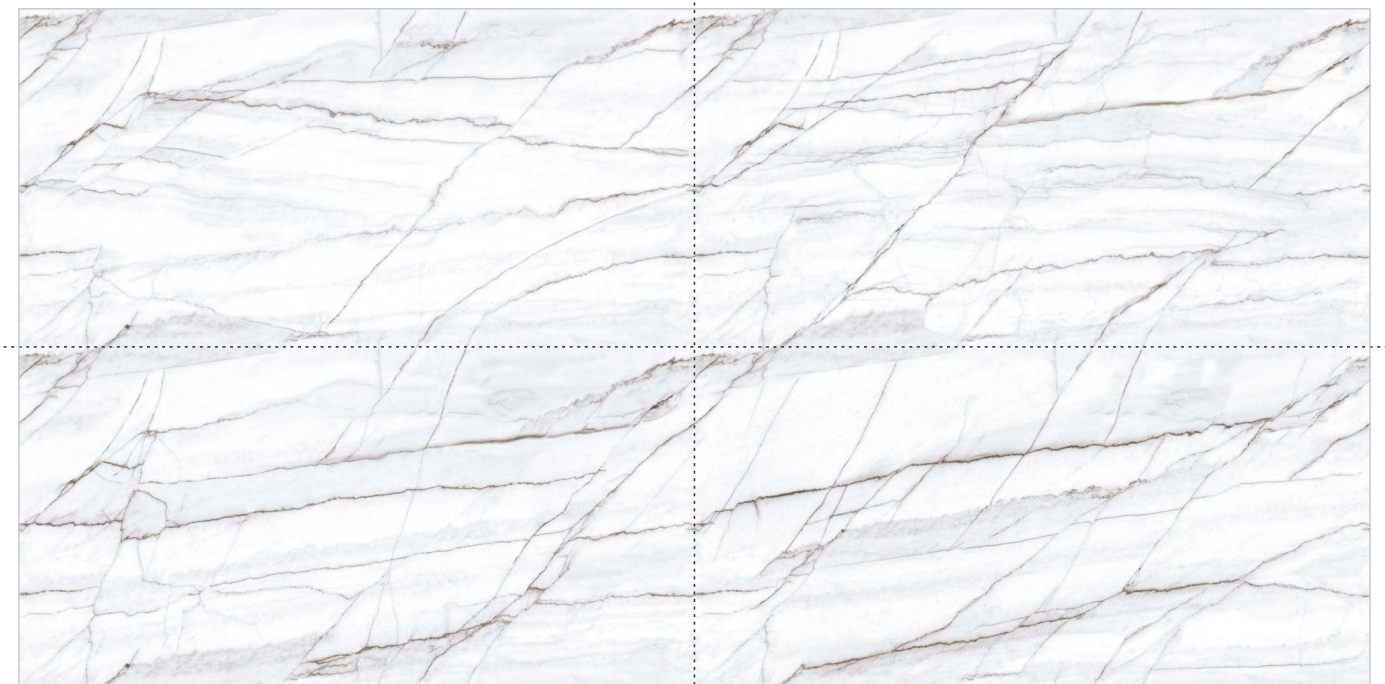

AVORIO GREY

SIZE : 600x1200mm

FINISH : Polished Surface

DESIGN VARIANT : 4 Randoms