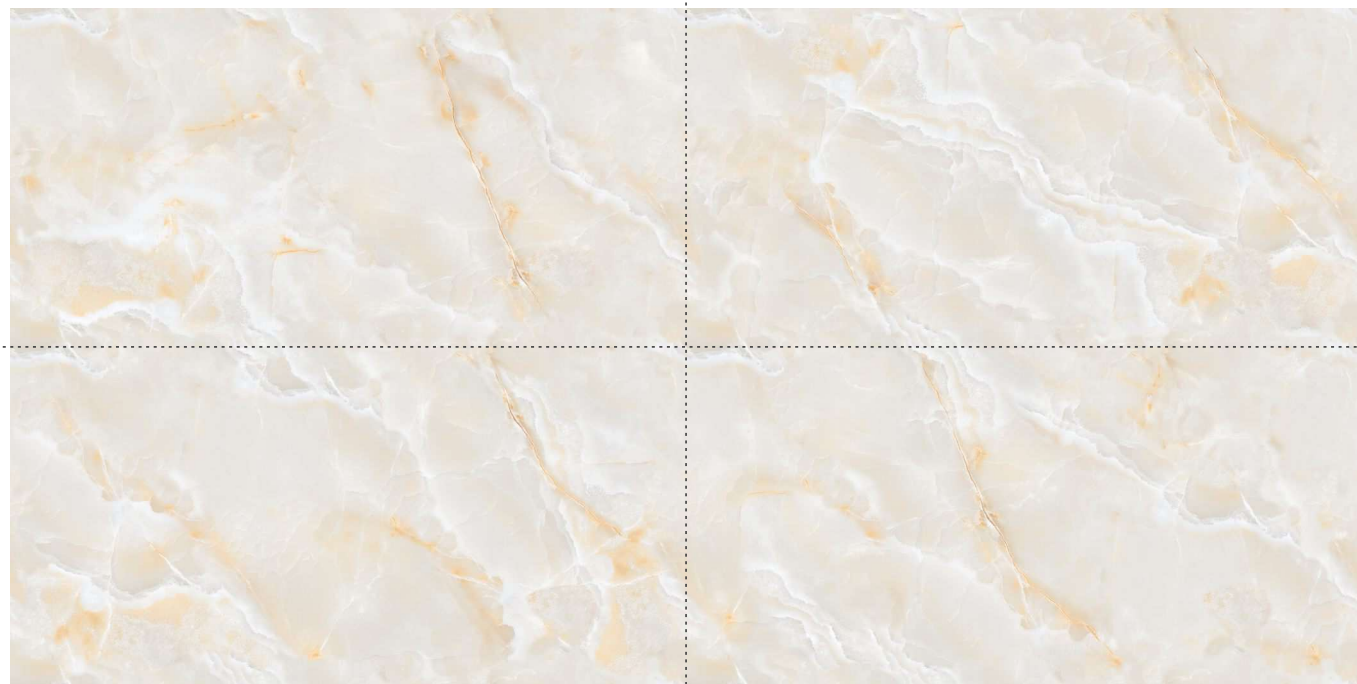

ARISTO ROSSA

SIZE : 600x1200mm

FINISH : Polished Surface

DESIGN VARIANT : 4 Randoms