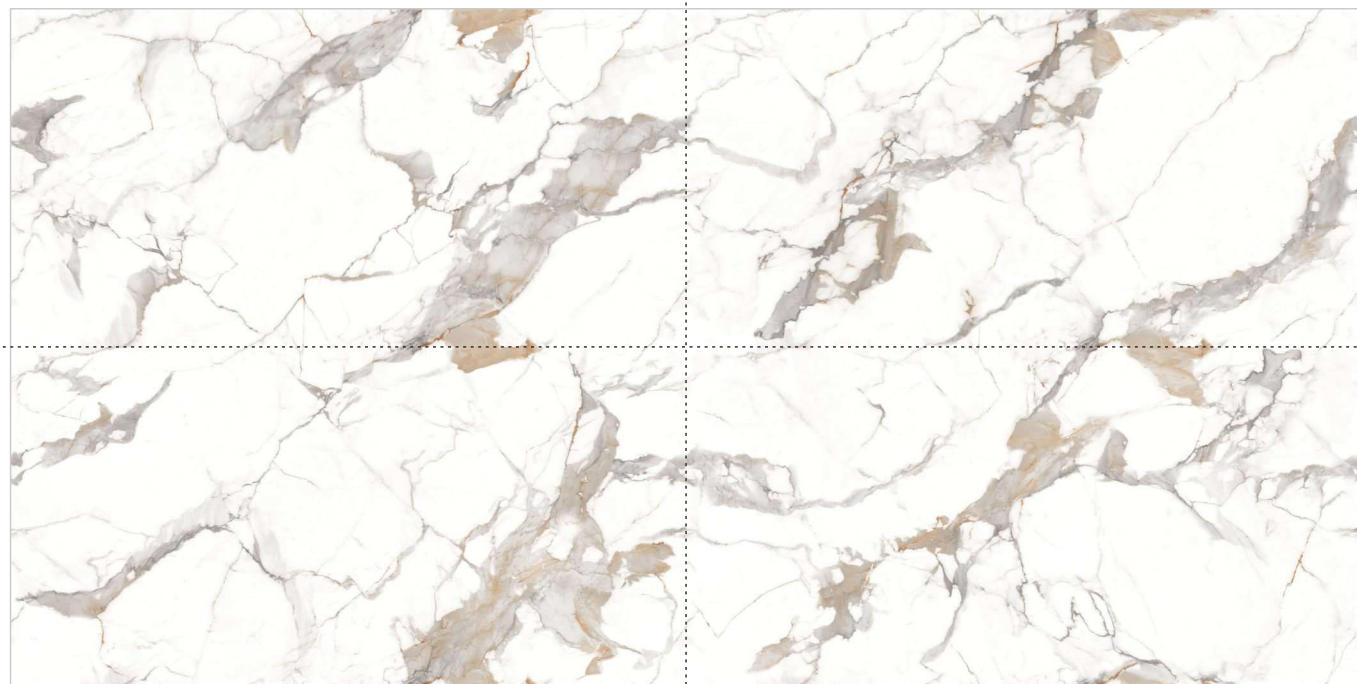

STATUARIO WHITE

SIZE : 600x1200mm

FINISH : Polished Surface

DESIGN VARIANT : 4 Randoms