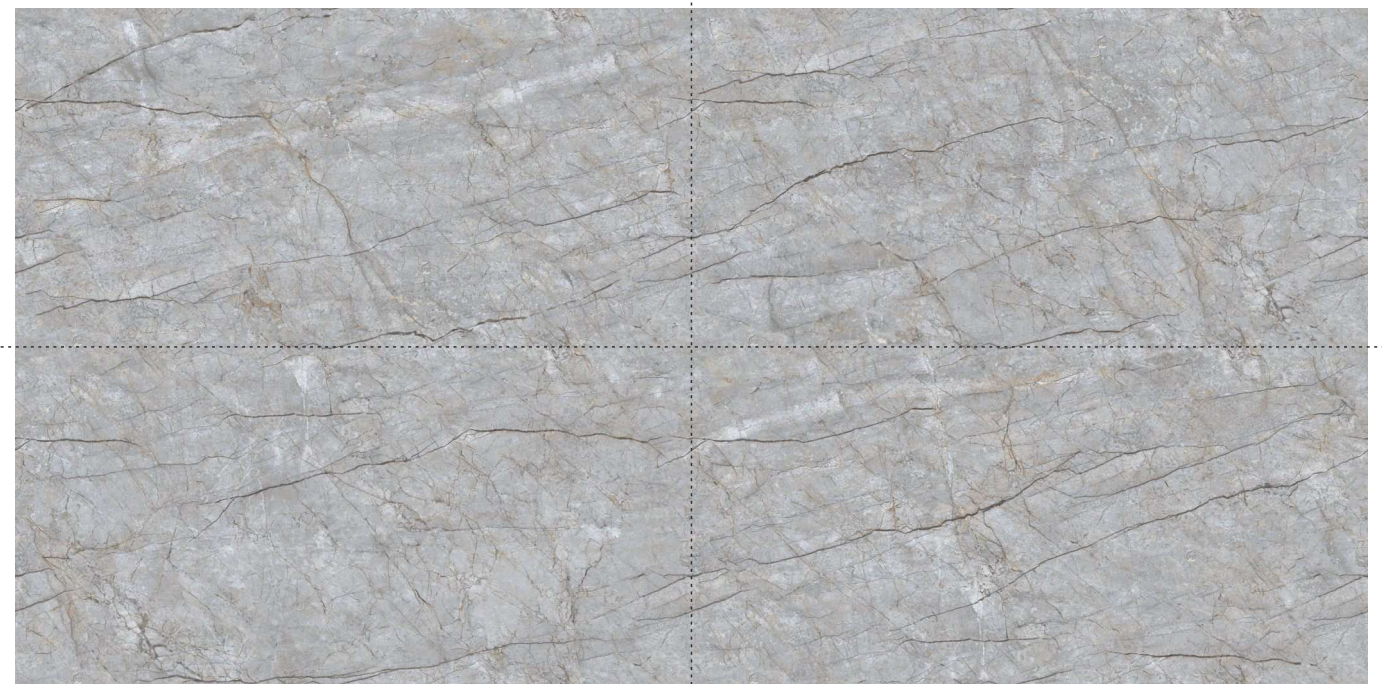

KABUL MID

SIZE : 600x1200mm

FINISH : Polished Surface

DESIGN VARIANT : 4 Randoms