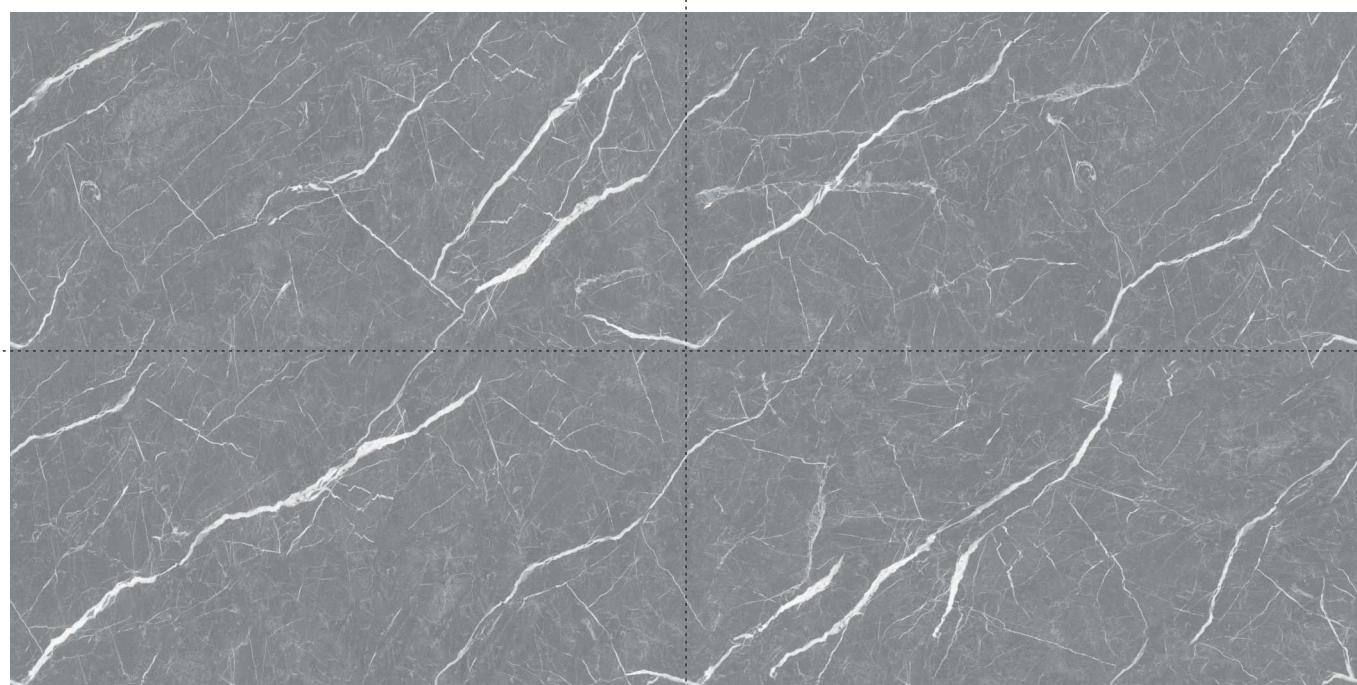

RIVOD LIVA

SIZE : 600x1200mm

FINISH : Polished Surface

DESIGN VARIANT : 4 Randoms