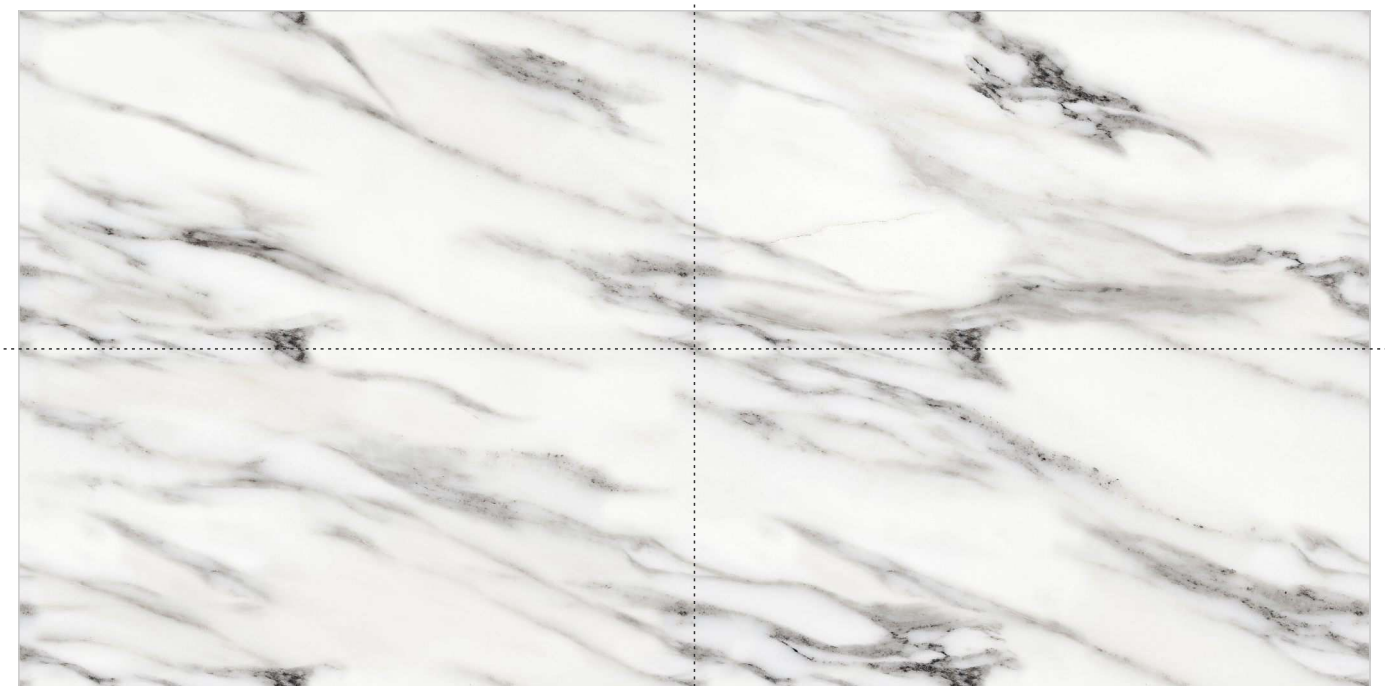

FOREST MOON

SIZE : 600x1200mm

FINISH : Polished Surface

DESIGN VARIANT : 4 Randoms