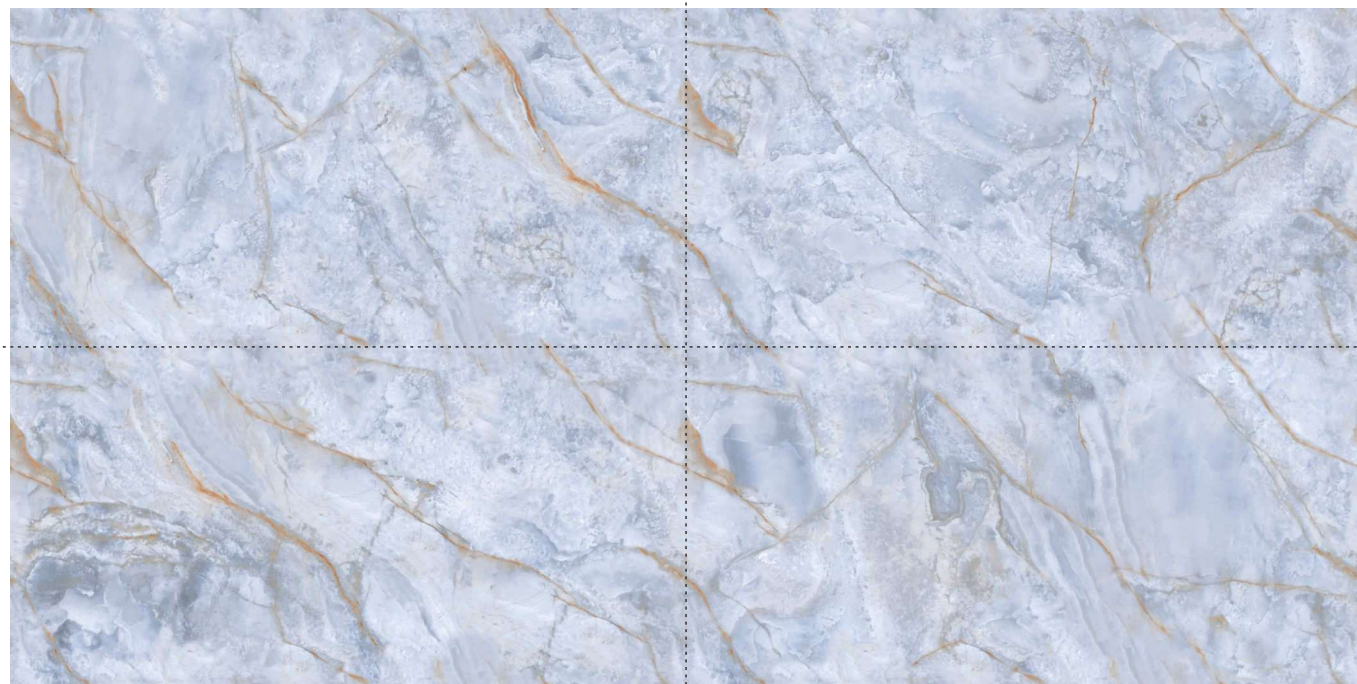

BALASTY SKY

SIZE : 600x1200mm

FINISH : Polished Surface

DESIGN VARIANT : 4 Randoms