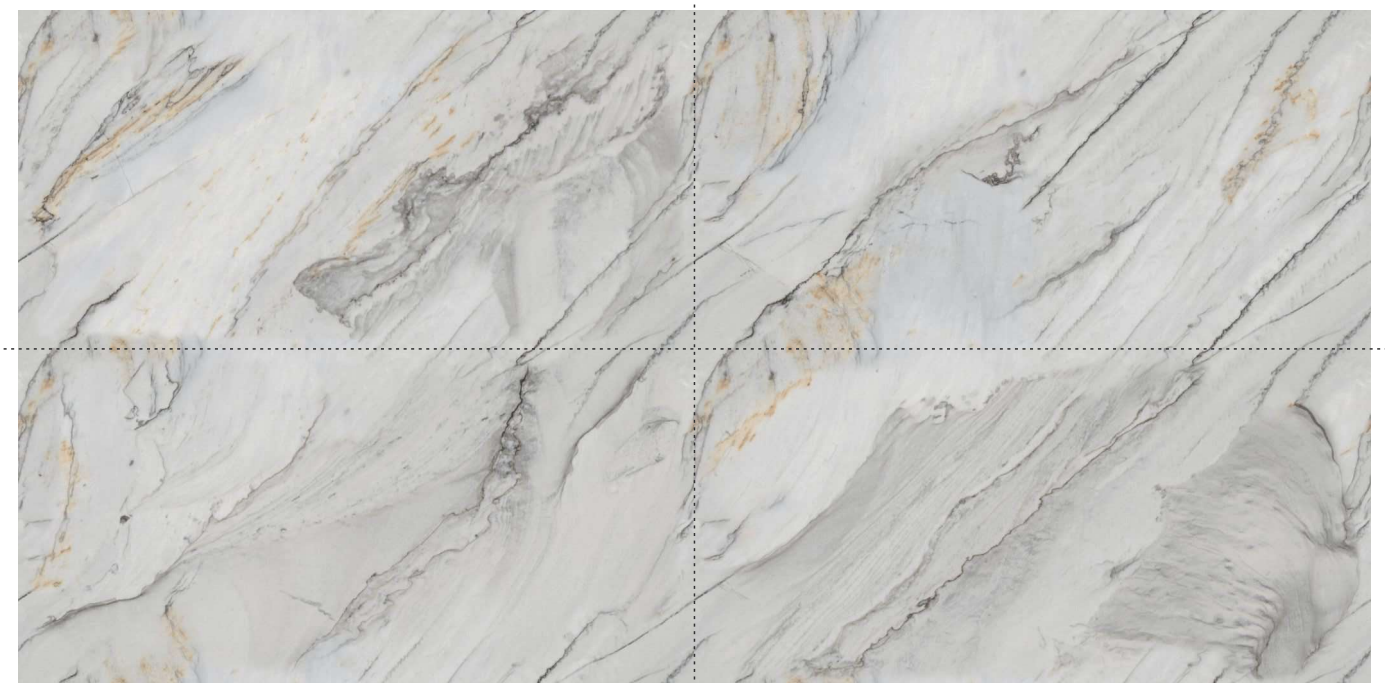

ēternity
The Endless Surfaces

POLLENS®
GRANITO

LUMOS MARRON

SIZE : 600x1200mm

FINISH : Polished Surface

DESIGN VARIANT : 4 Randoms