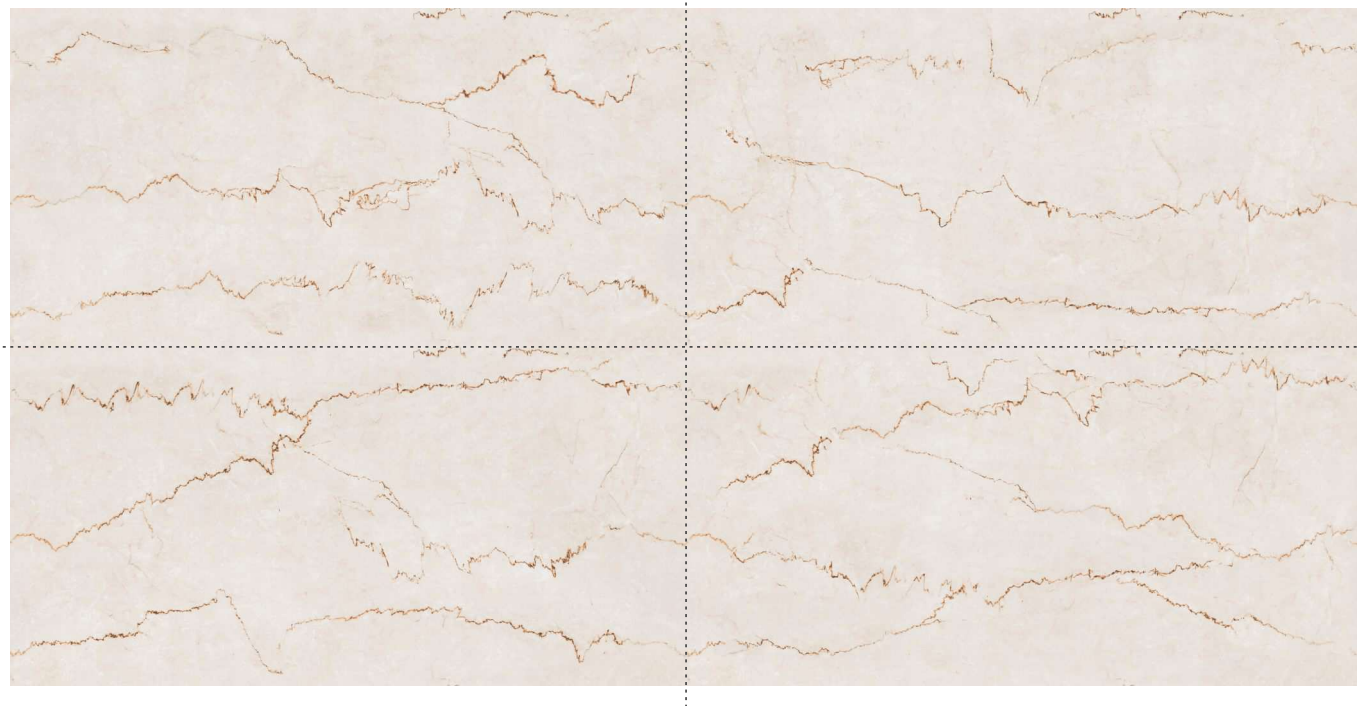

FARTOLY BROWN

SIZE : 600x1200mm

FINISH : Polished Surface

DESIGN VARIANT : 4 Randoms