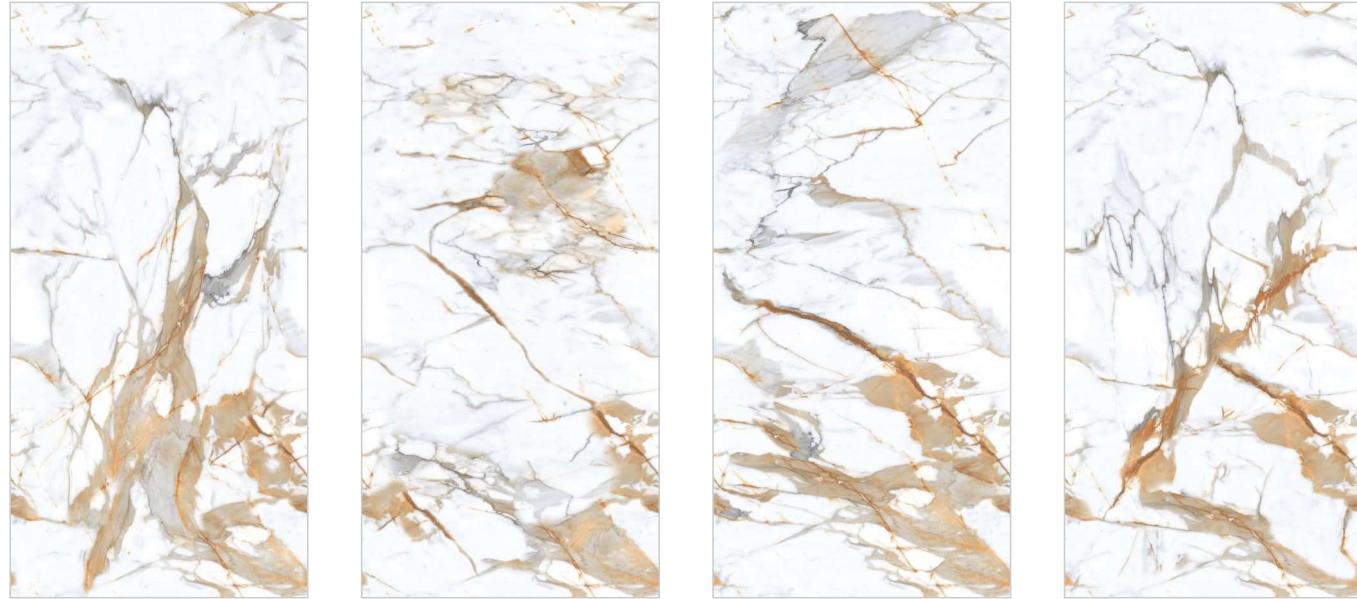

NILOM GOLD

SIZE : 600x1200mm

FINISH : Polished Surface

DESIGN VARIANT : 4 Randoms