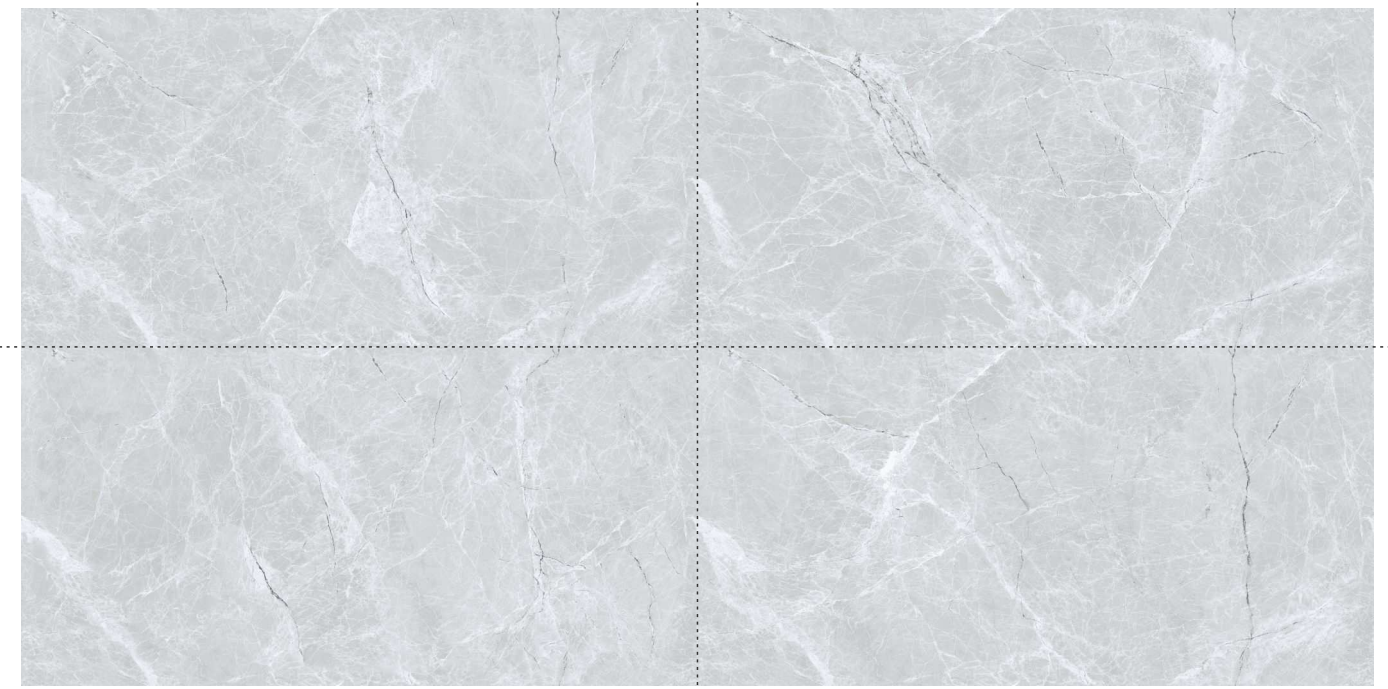

DYNA JUPITER

SIZE : 600x1200mm

FINISH : Polished Surface

DESIGN VARIANT : 4 Randoms