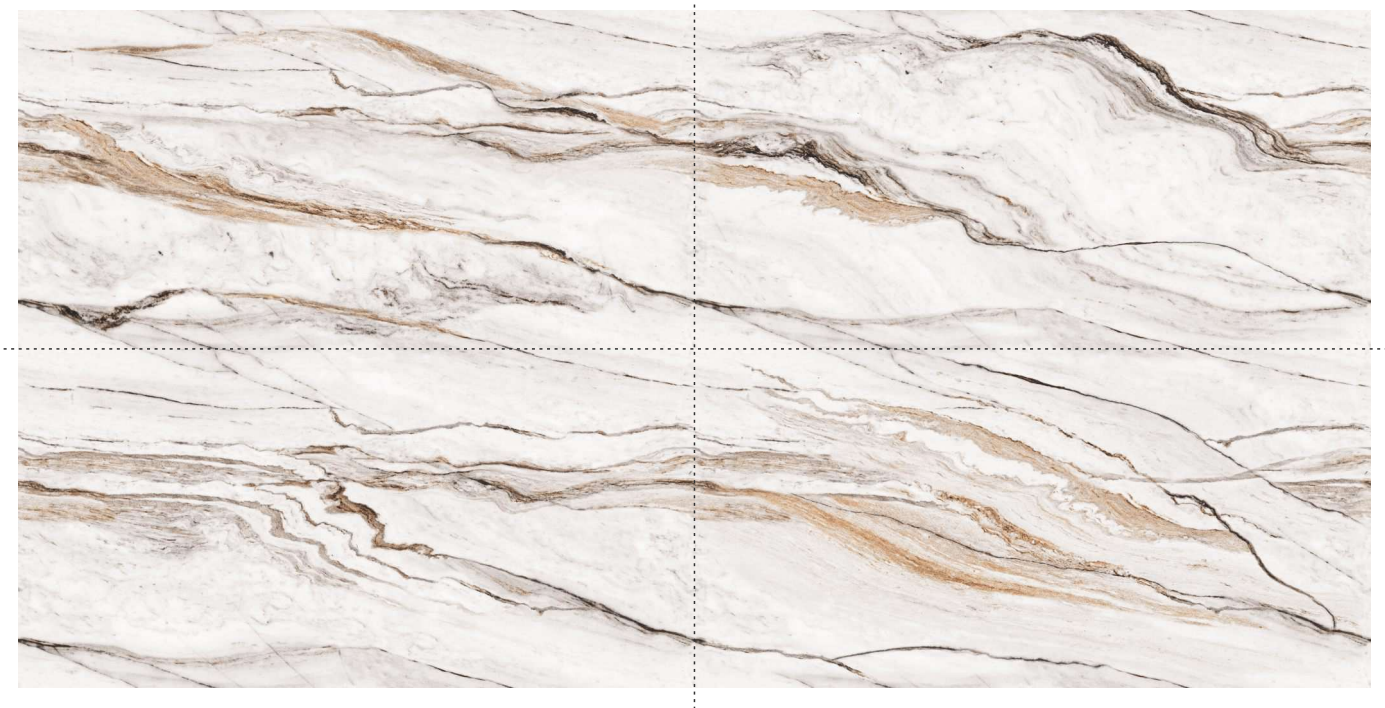

PITOSA FOREST

SIZE : 600x1200mm

FINISH : Polished Surface

DESIGN VARIANT : 4 Randoms