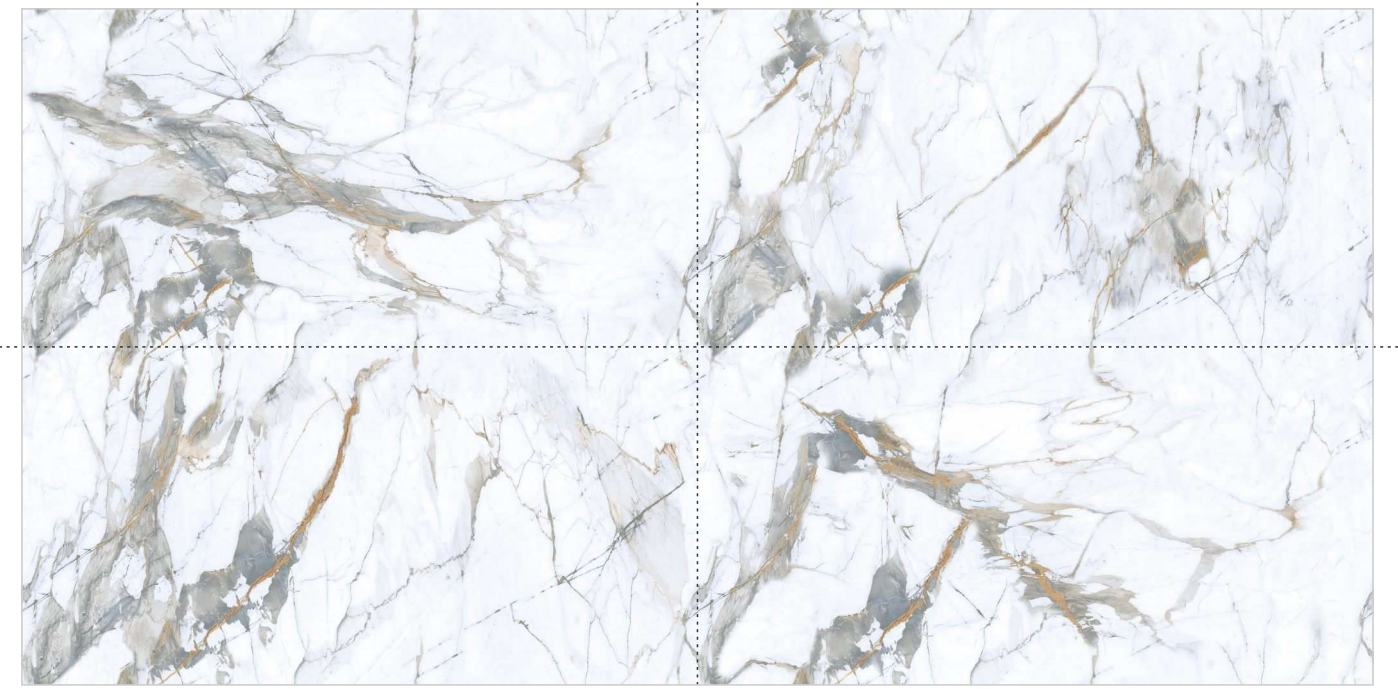

NILOM SILVER

SIZE : 600x1200mm

FINISH : Polished Surface

DESIGN VARIANT : 4 Randoms