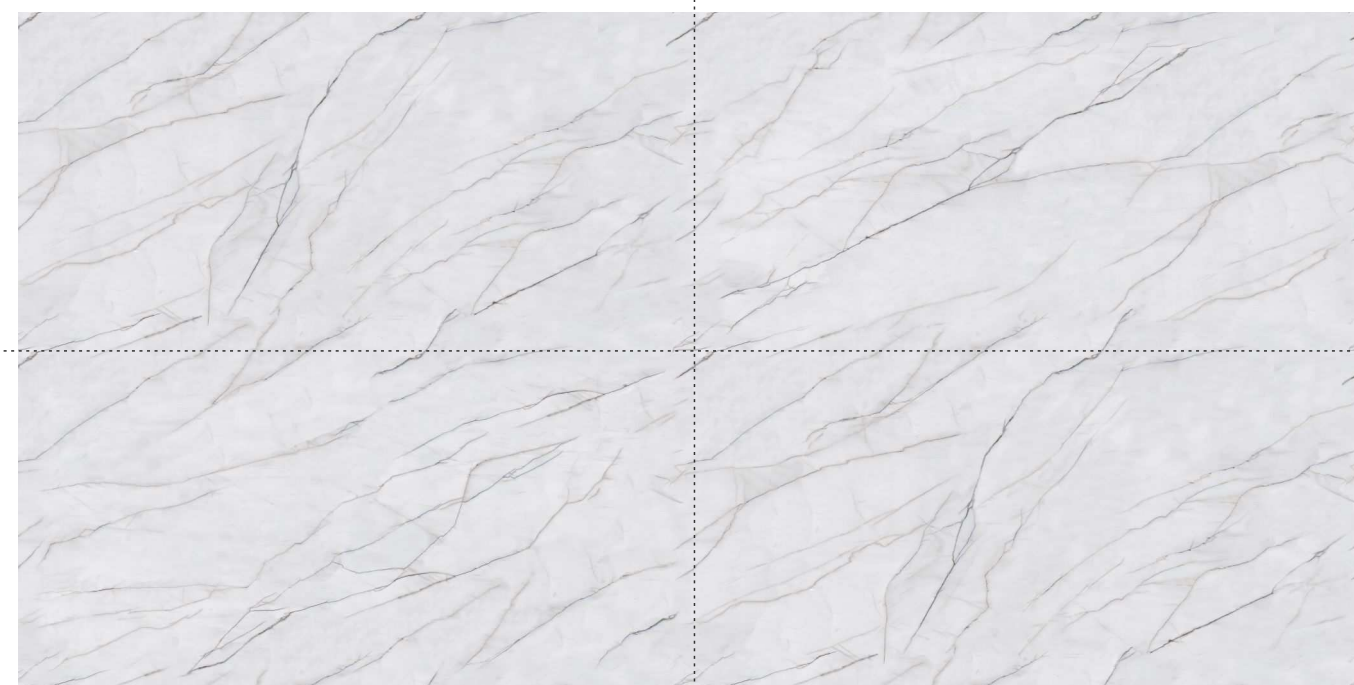

RIVOD FIBO

SIZE : 600x1200mm

FINISH : Polished Surface

DESIGN VARIANT : 3 Randoms