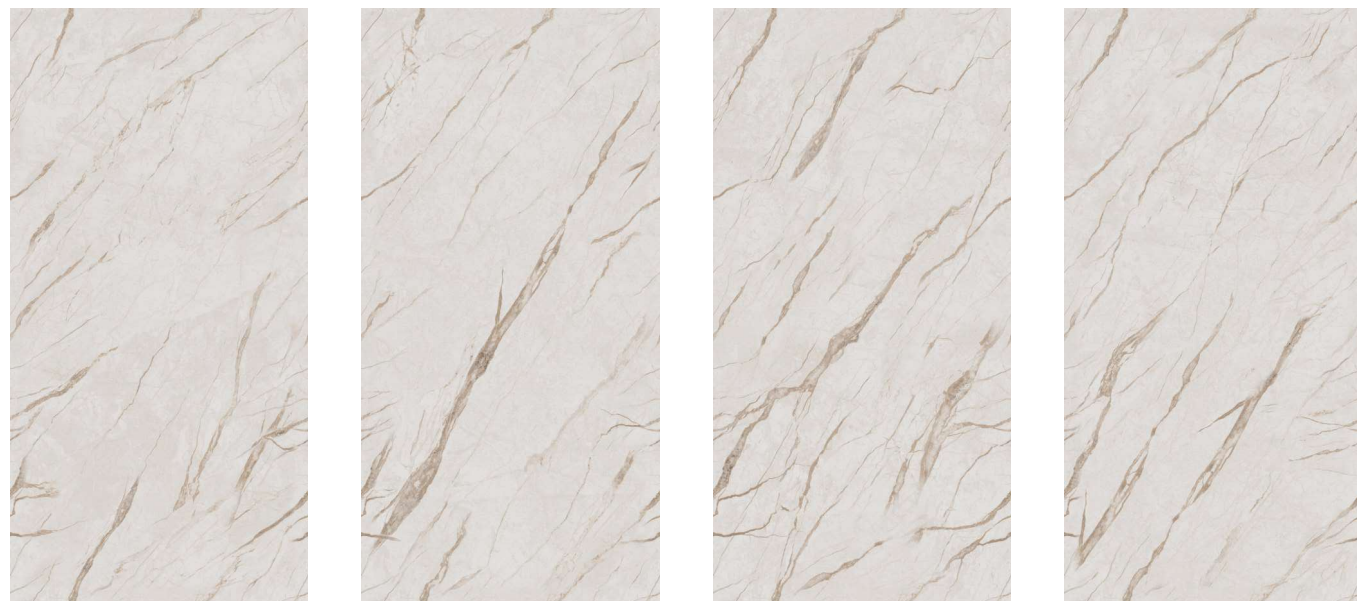

ONICIATA BROWN

SIZE : 600x1200mm

FINISH : Polished Surface

DESIGN VARIANT : 4 Randoms