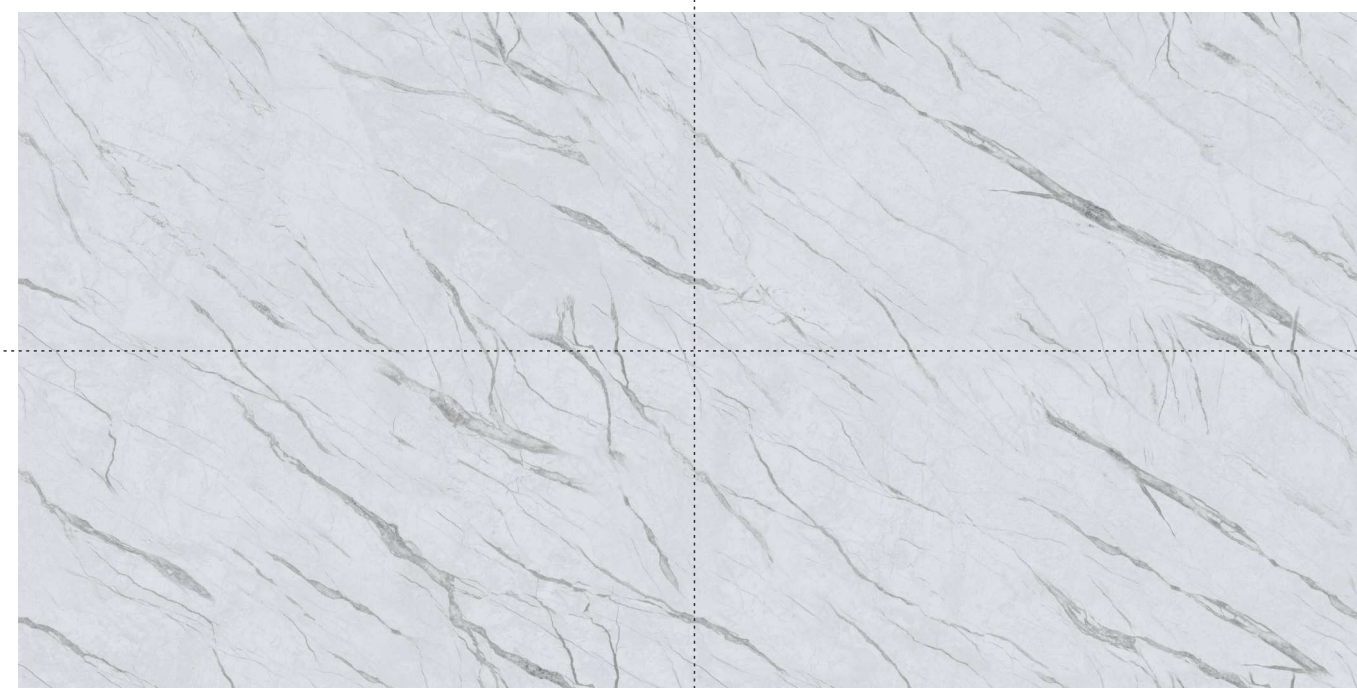

ONICIATA GREY

SIZE : 600x1200mm

FINISH : Polished Surface

DESIGN VARIANT : 4 Randoms