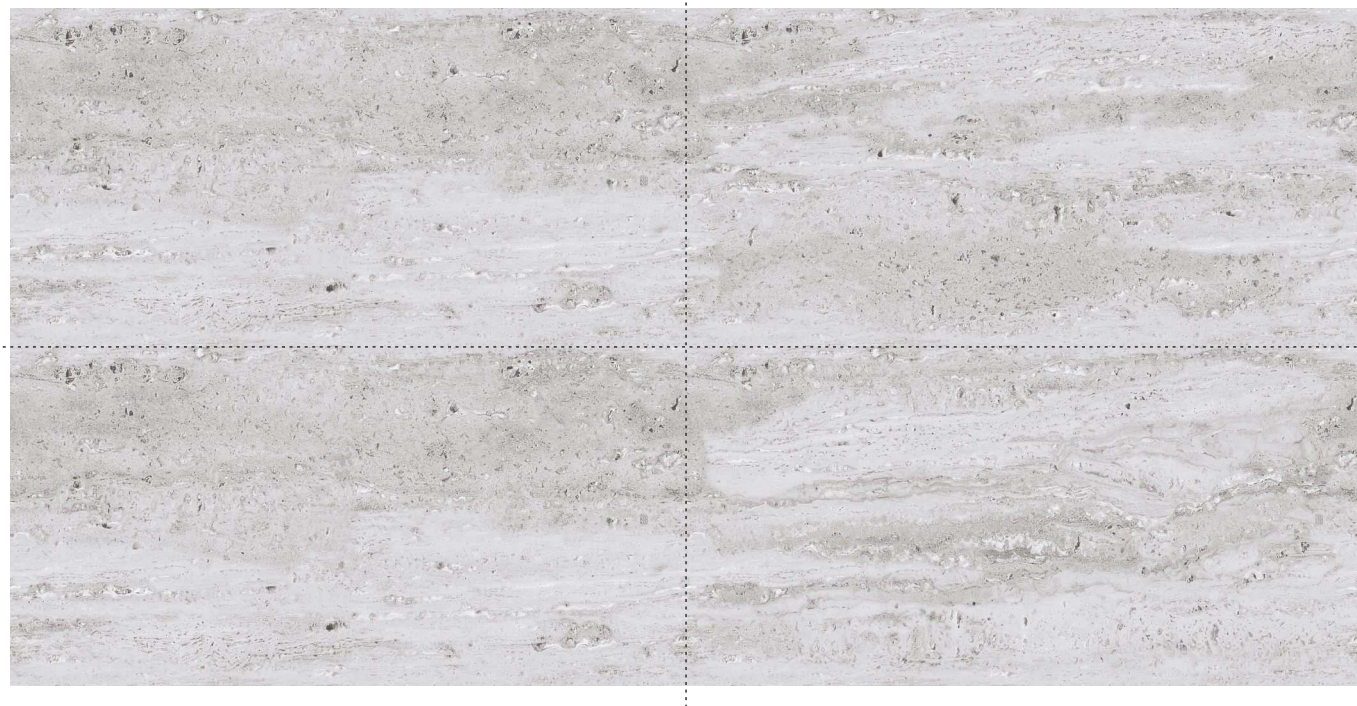

TRAVENTINE GREY

SIZE : 600x1200mm

FINISH : Polished Surface

DESIGN VARIANT : 4 Randoms