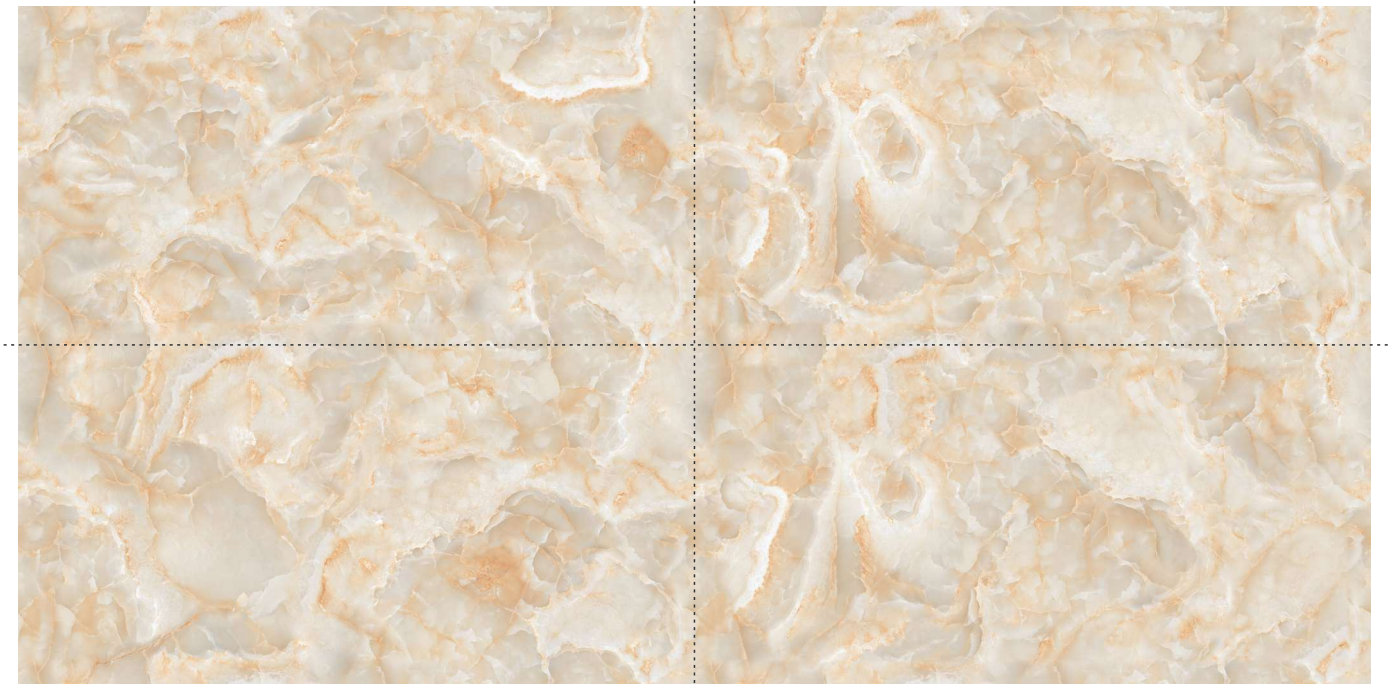

BERLIN BEIGE

SIZE : 600x1200mm

FINISH : Polished Surface

DESIGN VARIANT : 4 Randoms