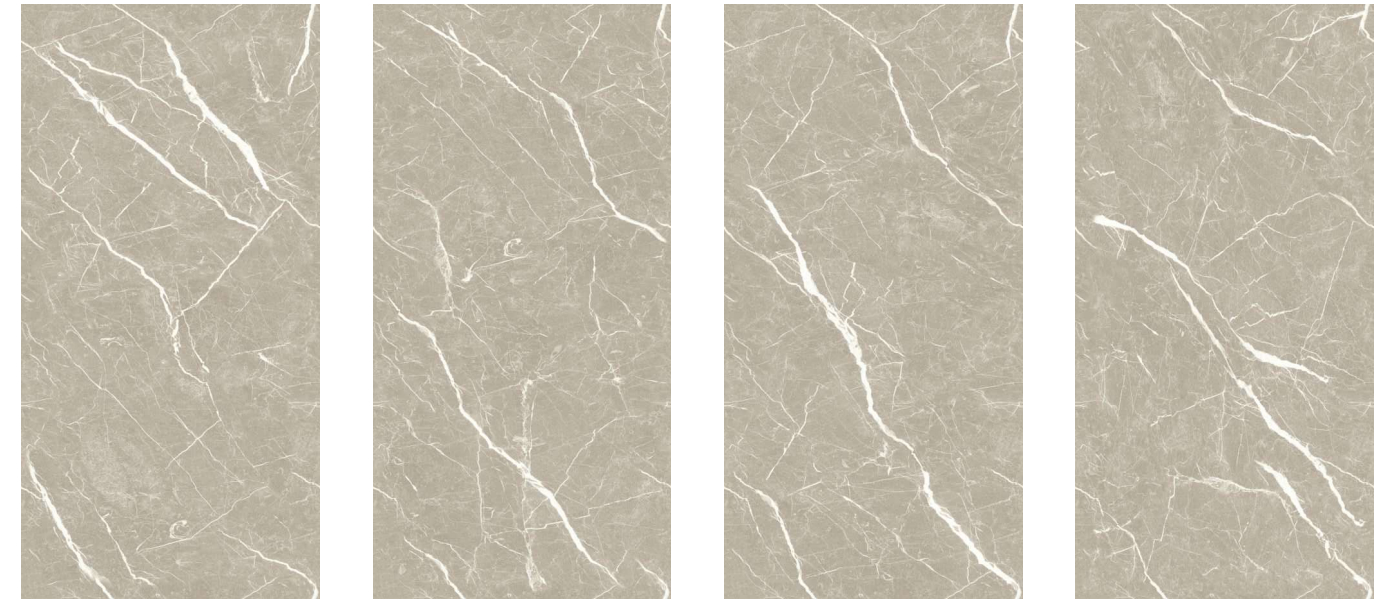

## RIVOD FIBO

SIZE : 600x1200mm

FINISH : Polished Surface

DESIGN VARIANT : 4 Randoms