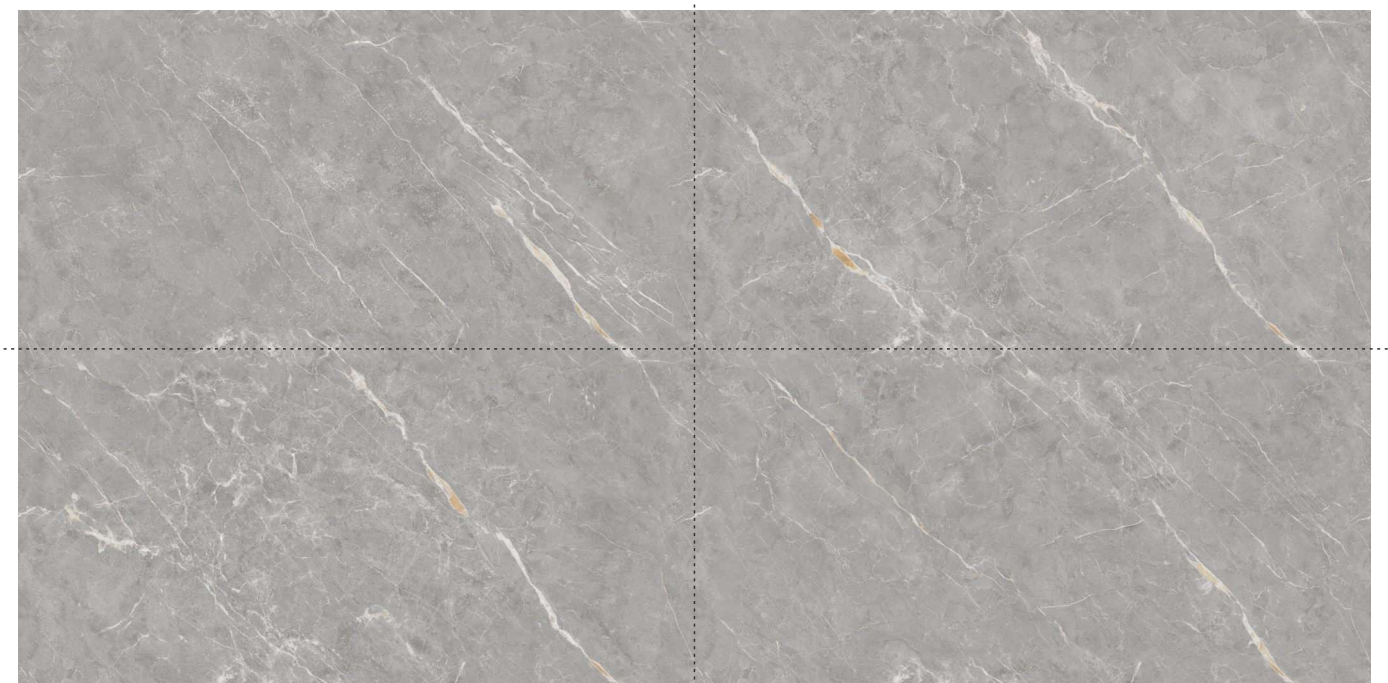

ZUDIO OTAM

SIZE : 600x1200mm

FINISH : Polished Surface

DESIGN VARIANT : 4 Randoms