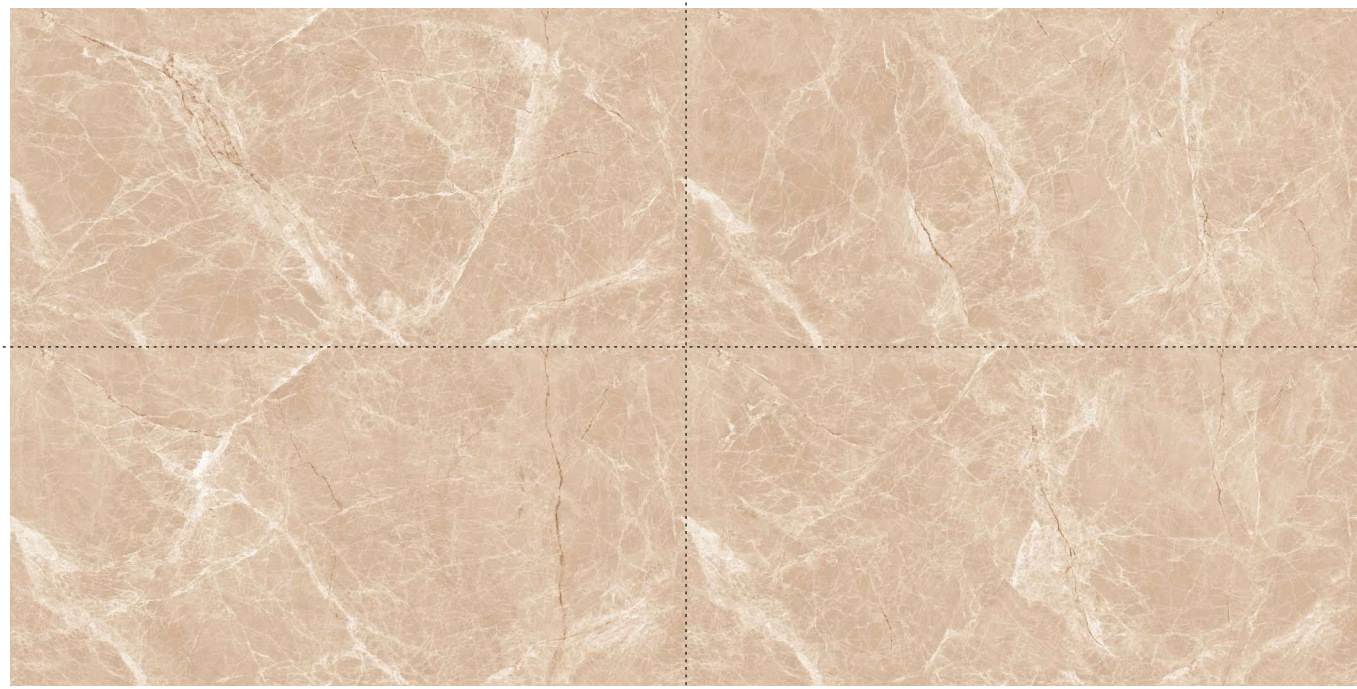

DYNA FOSSIL

SIZE : 600x1200mm

FINISH : Polished Surface

DESIGN VARIANT : 4 Randoms