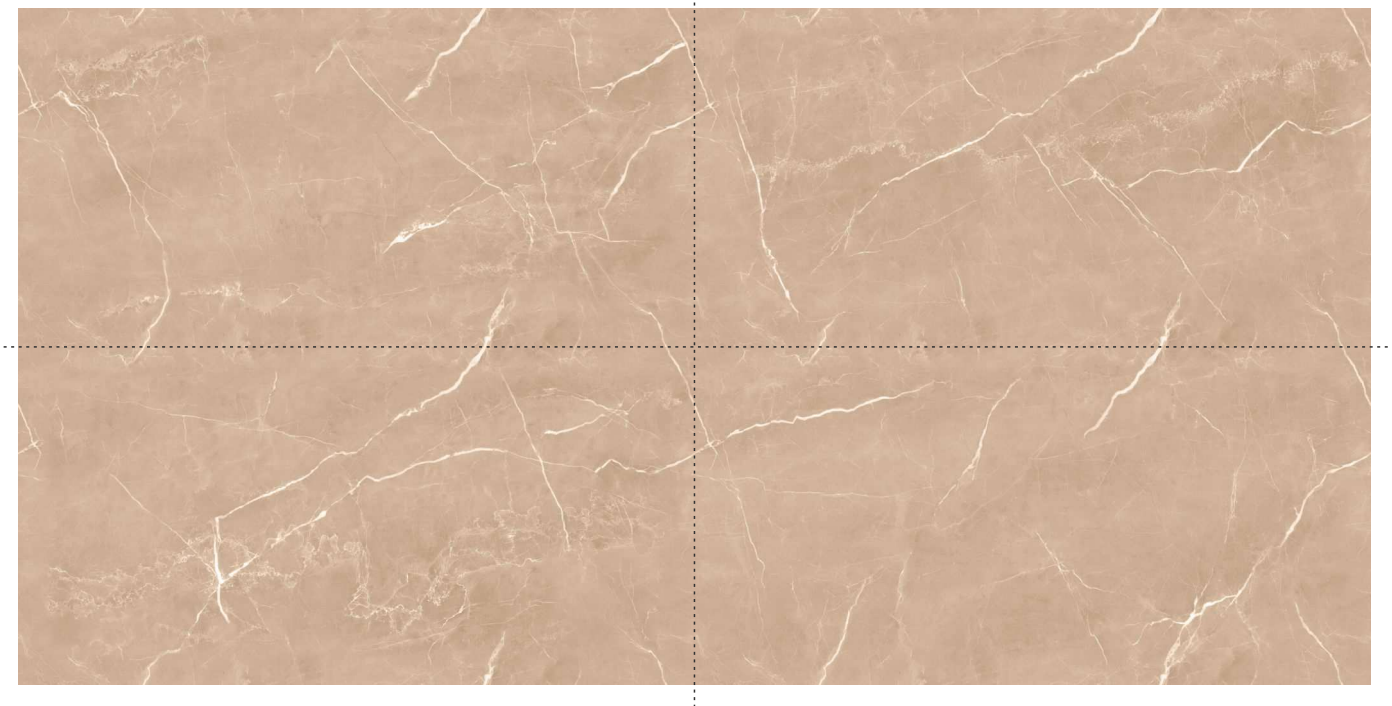

MITHOLIC COTTA

SIZE : 600x1200mm

FINISH : Polished Surface

DESIGN VARIANT : 4 Randoms