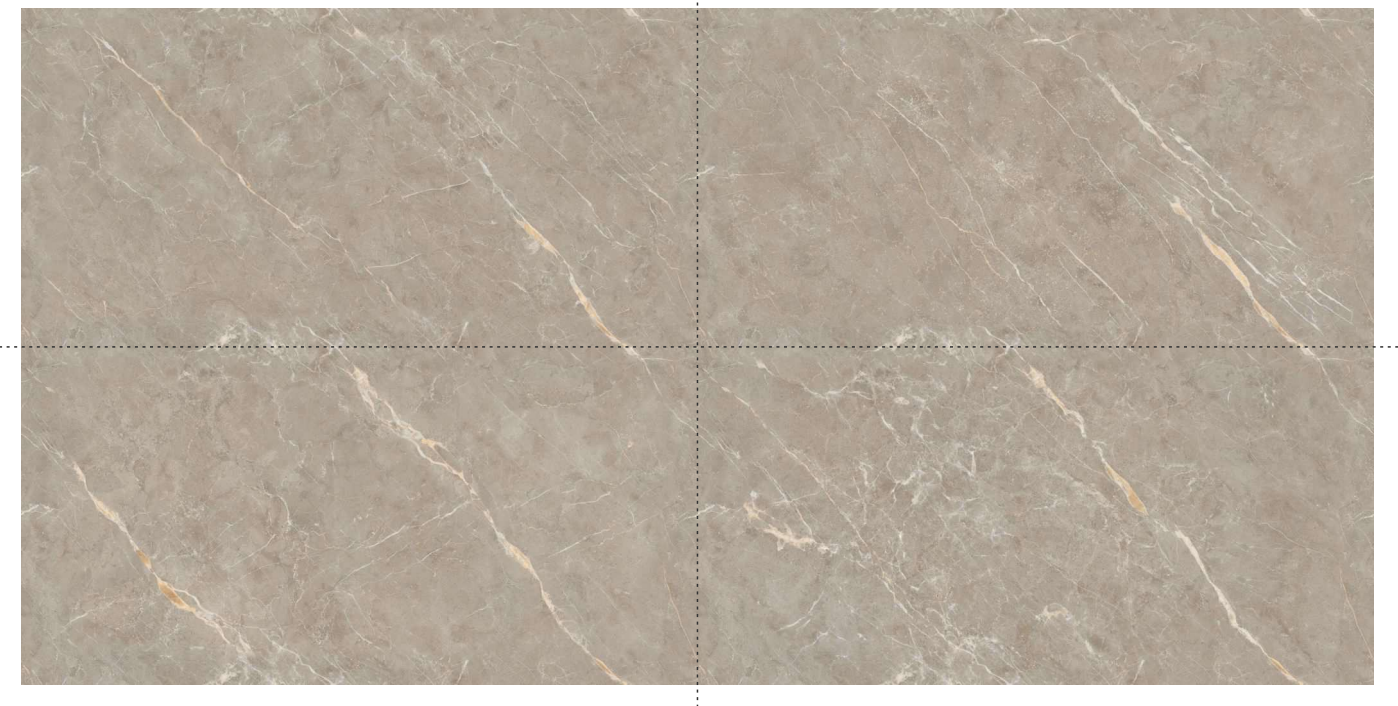

ZUDIO MORO

SIZE : 600x1200mm

FINISH : Polished Surface

DESIGN VARIANT : 4 Randoms