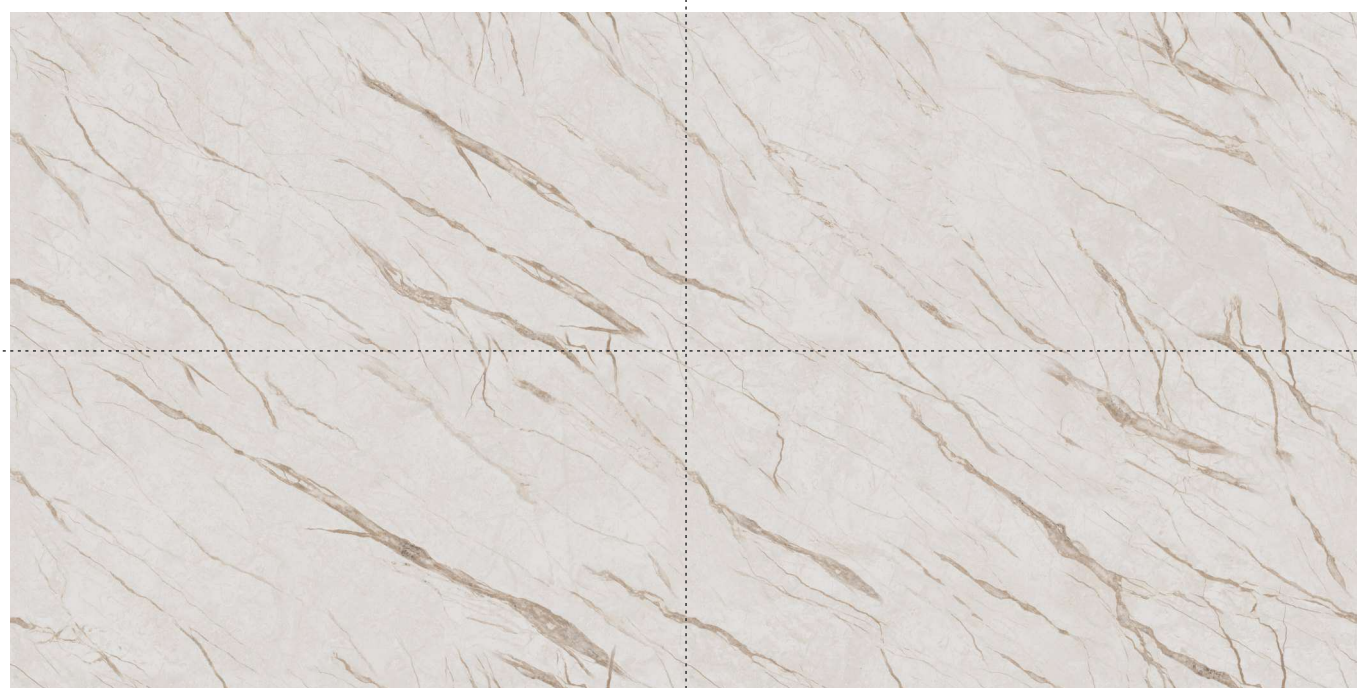

## ONICIATA BROWN

SIZE : 600x1200mm

FINISH : Polished Surface

DESIGN VARIANT : 4 Randoms