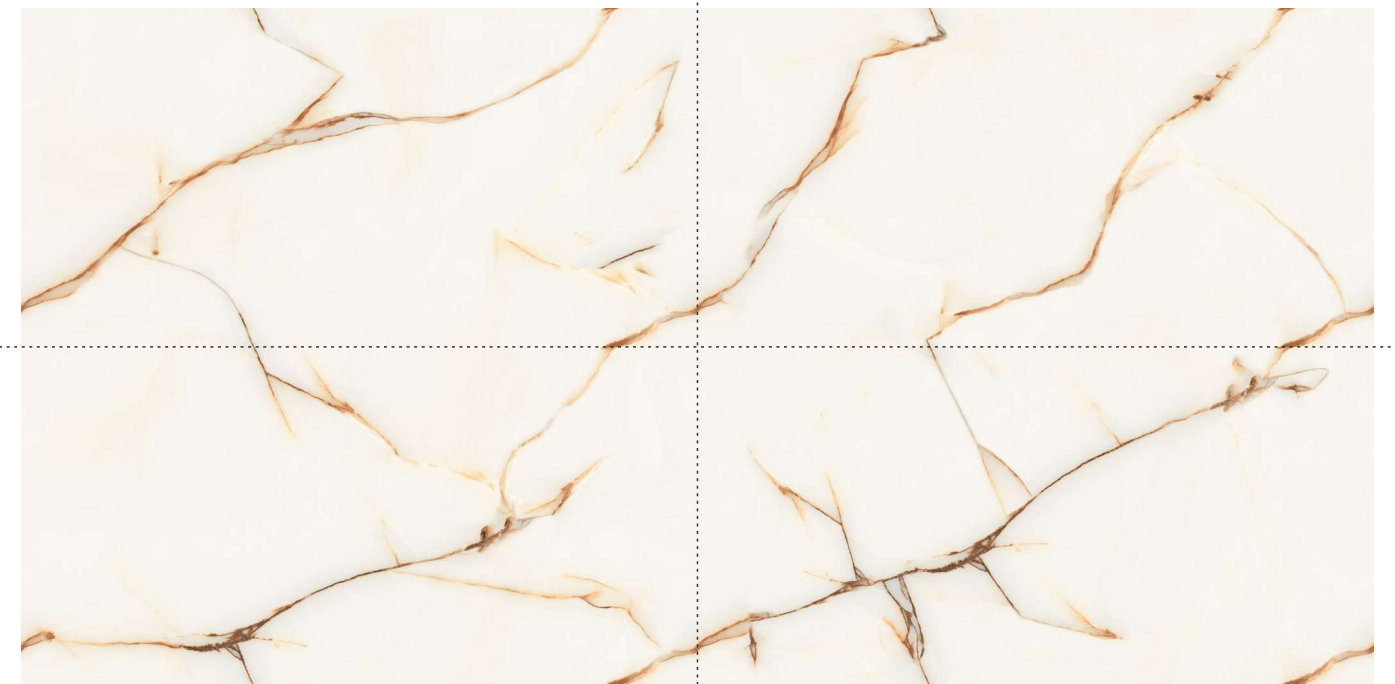

CASA IVORY

SIZE : 600x1200mm

FINISH : Polished Surface

DESIGN VARIANT : 4 Randoms