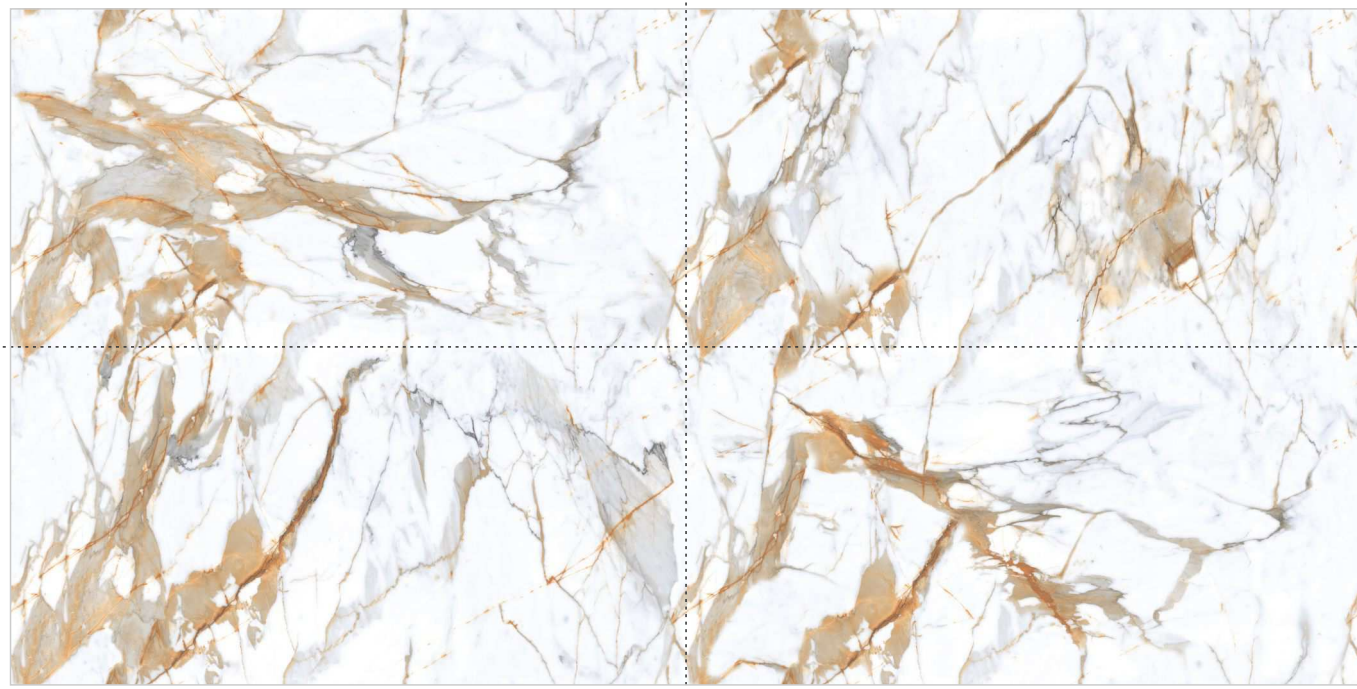

NILOM GOLD

SIZE : 600x1200mm

FINISH : Polished Surface

DESIGN VARIANT : 4 Randoms