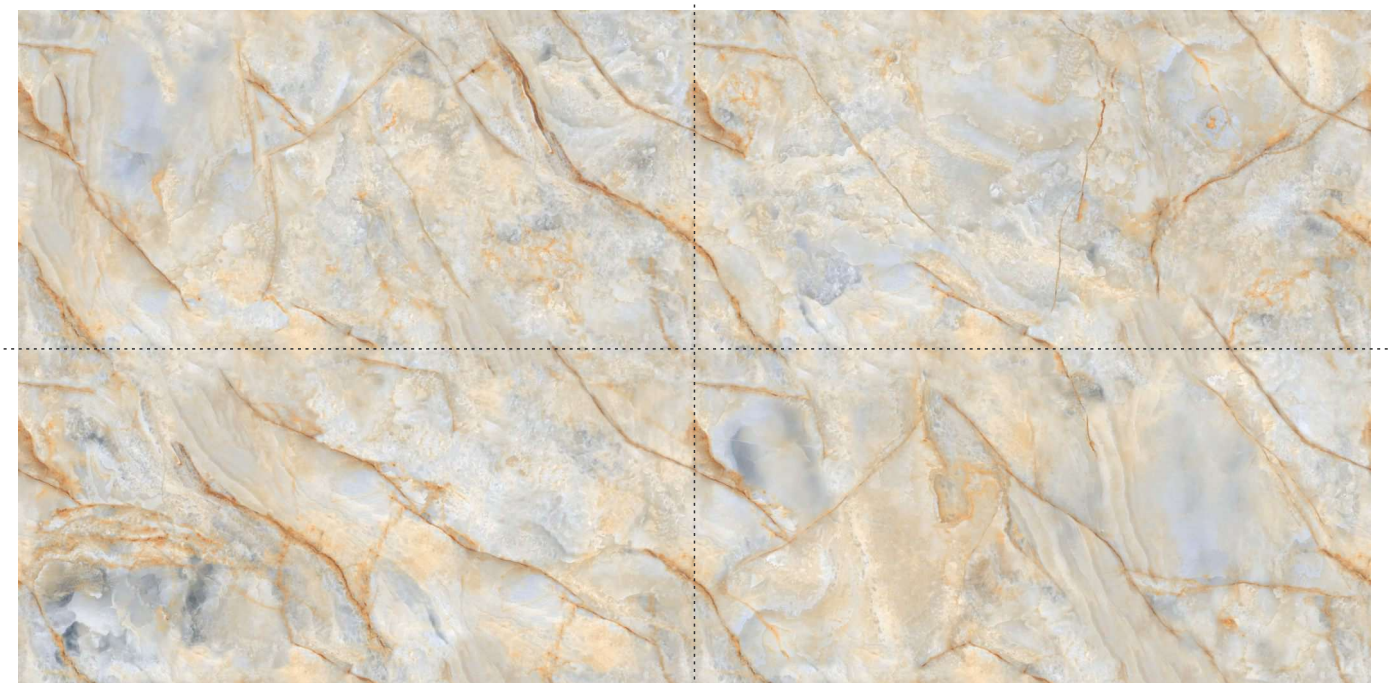

BALASTY IRON

SIZE : 600x1200mm

FINISH : Polished Surface

DESIGN VARIANT : 4 Randoms