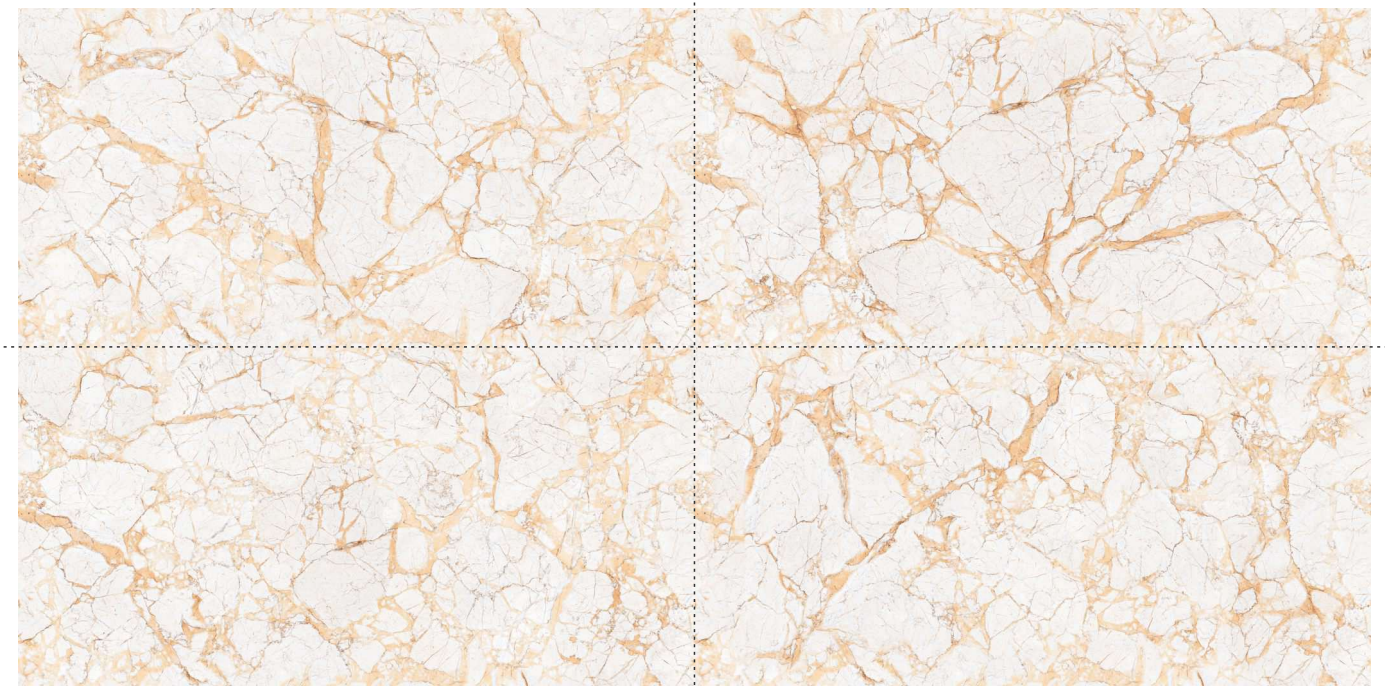

FARTOLI IVORY

SIZE : 600x1200mm

FINISH : Polished Surface

DESIGN VARIANT : 4 Randoms