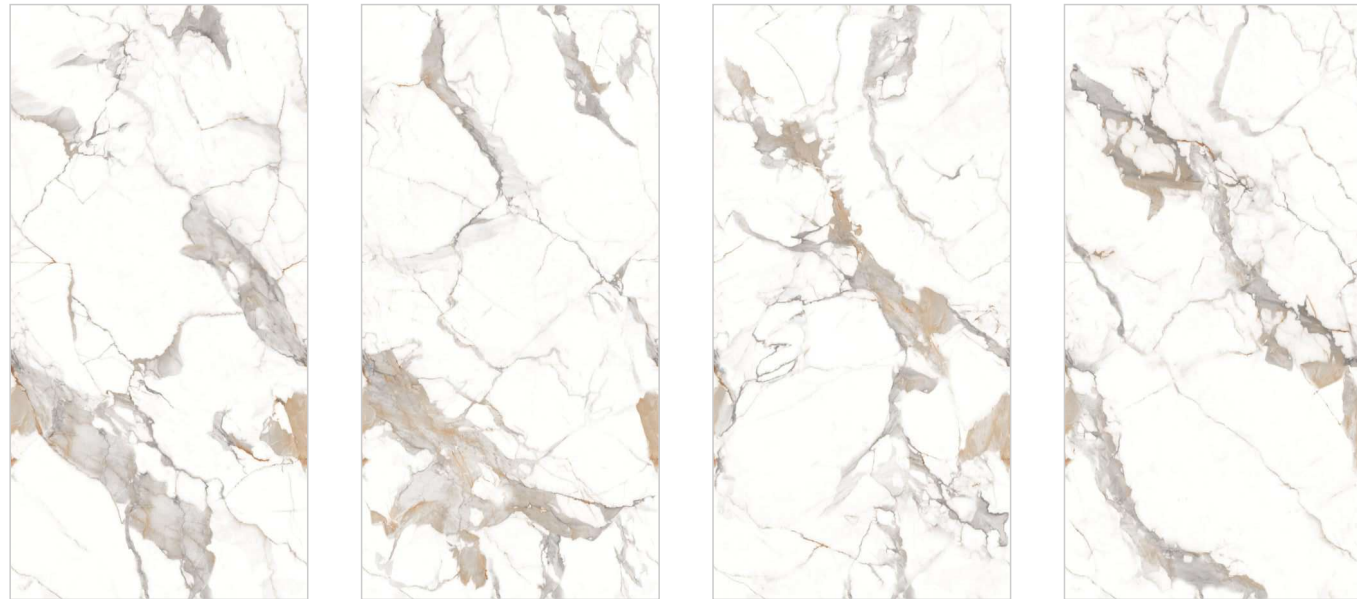

STATUARIO WHITE

SIZE : 600x1200mm

FINISH : Polished Surface

DESIGN VARIANT : 4 Randoms