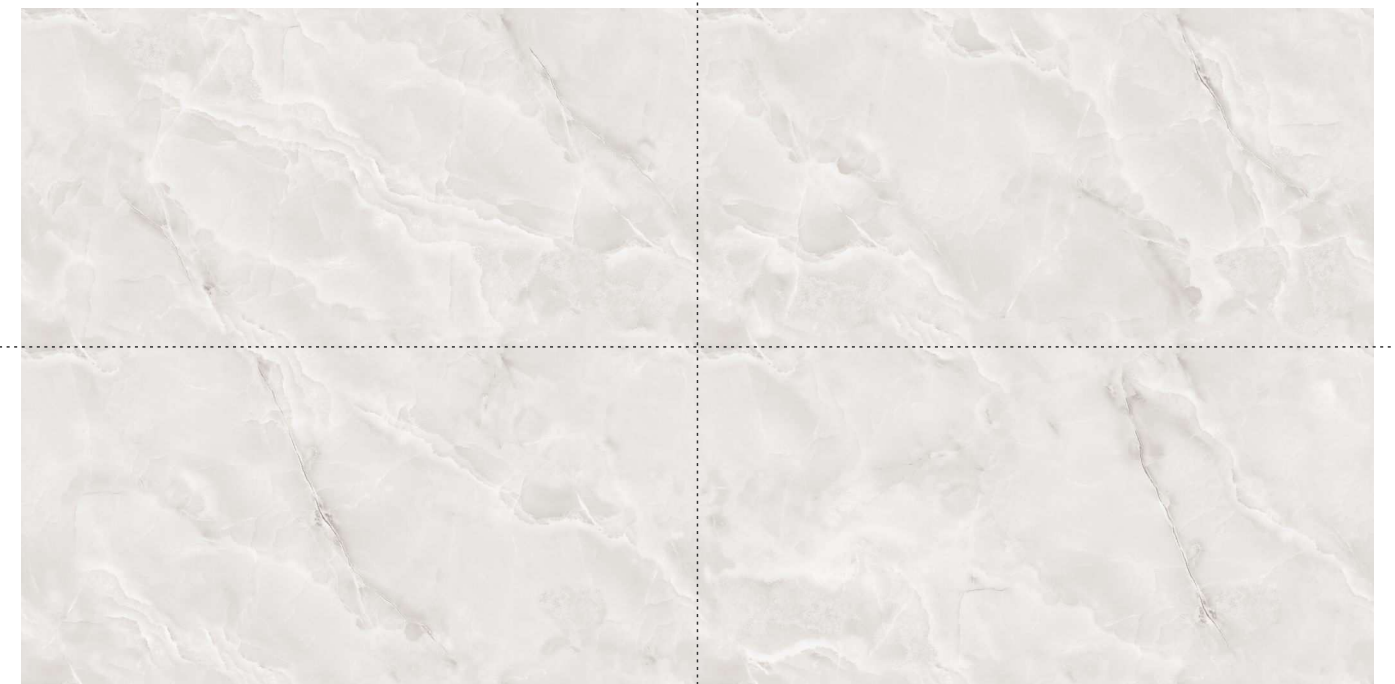

ARISTO VERDE

SIZE : 600x1200mm

FINISH : Polished Surface

DESIGN VARIANT : 4 Randoms