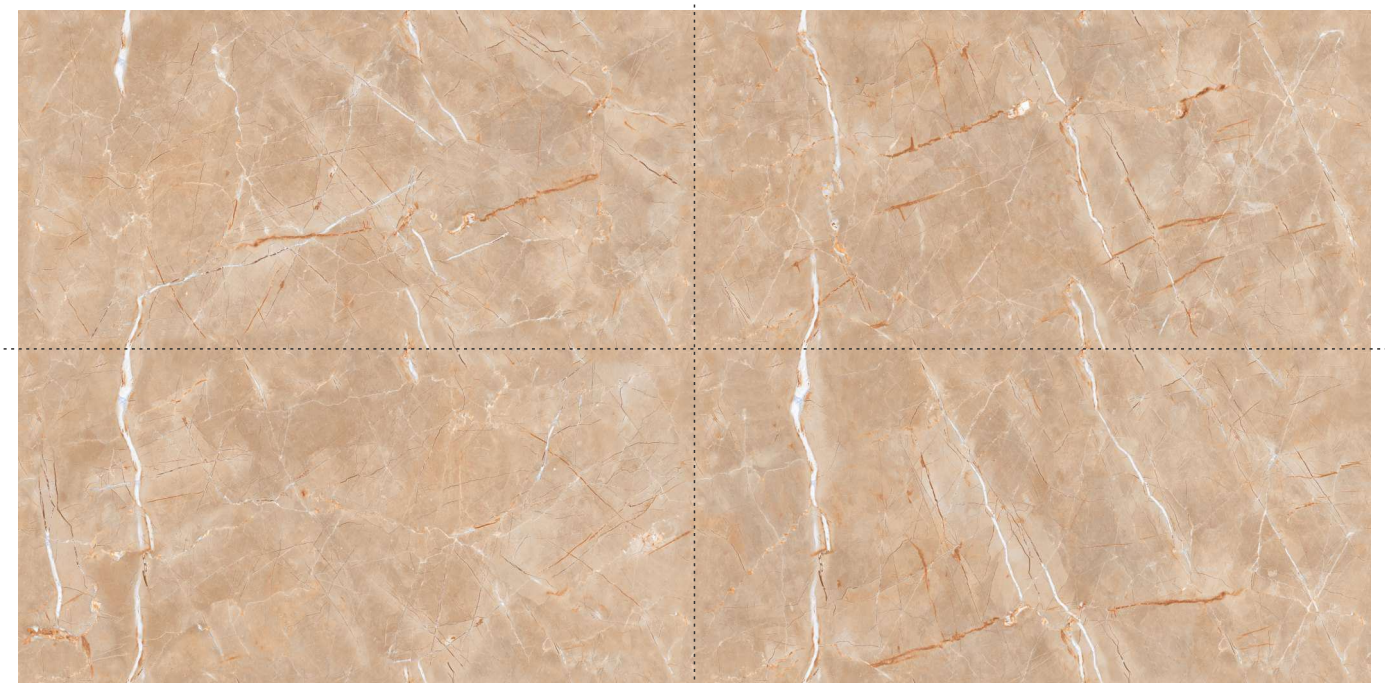

CADICAR

SIZE : 600x1200mm

FINISH : Polished Surface

DESIGN VARIANT : 4 Randoms