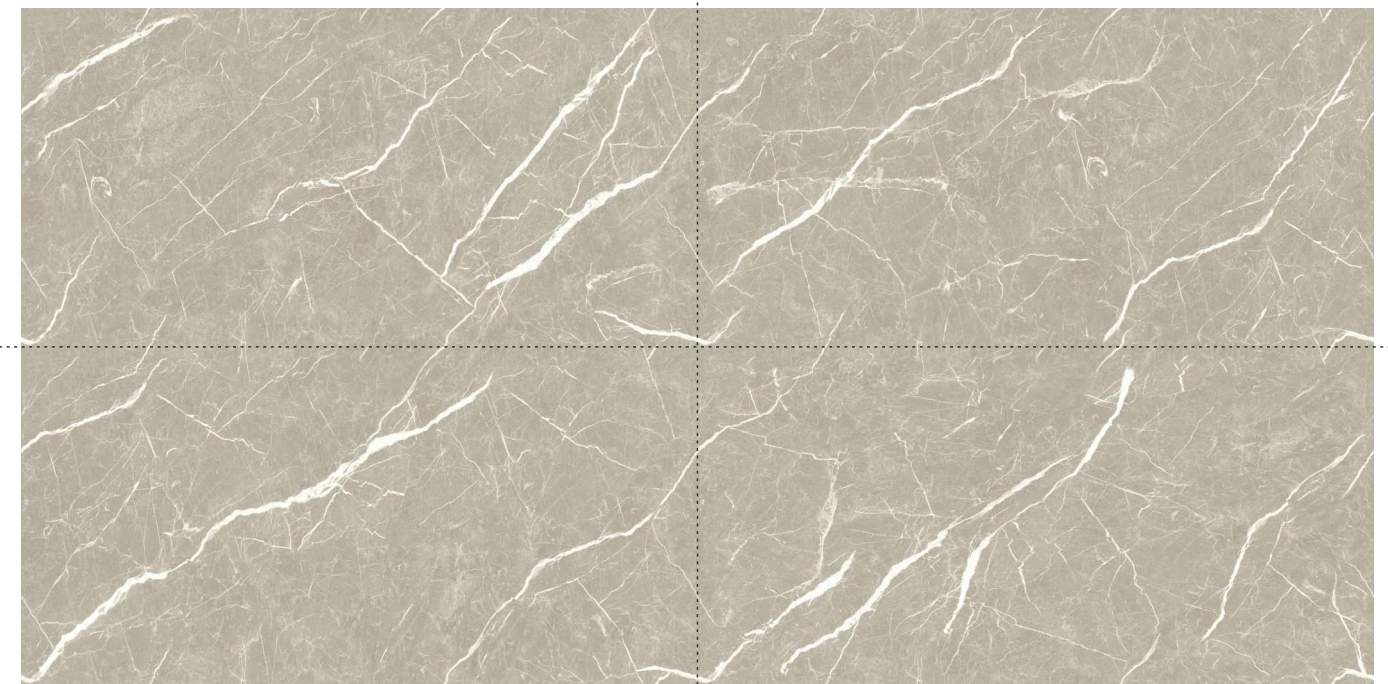

## RIVOD FIBO

SIZE : 600x1200mm

FINISH : Polished Surface

DESIGN VARIANT : 4 Randoms