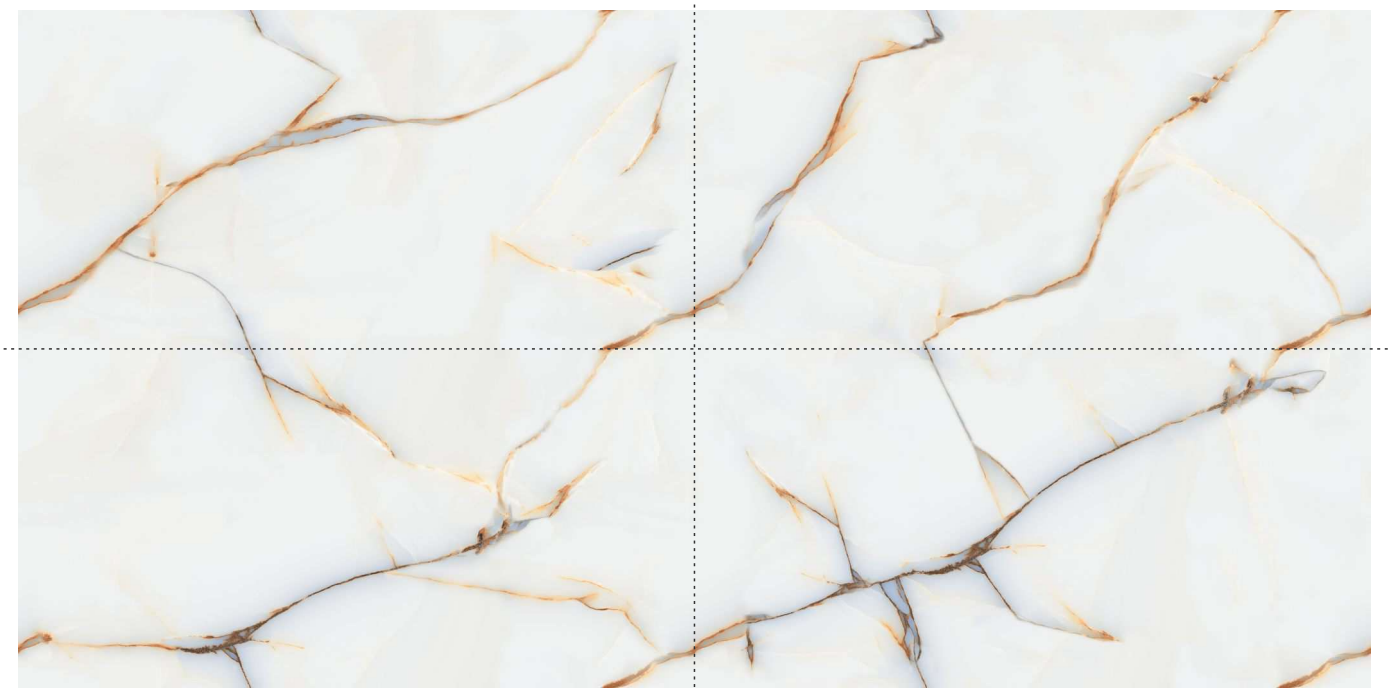

CASA GREY

SIZE : 600x1200mm

FINISH : Polished Surface

DESIGN VARIANT : 4 Randoms